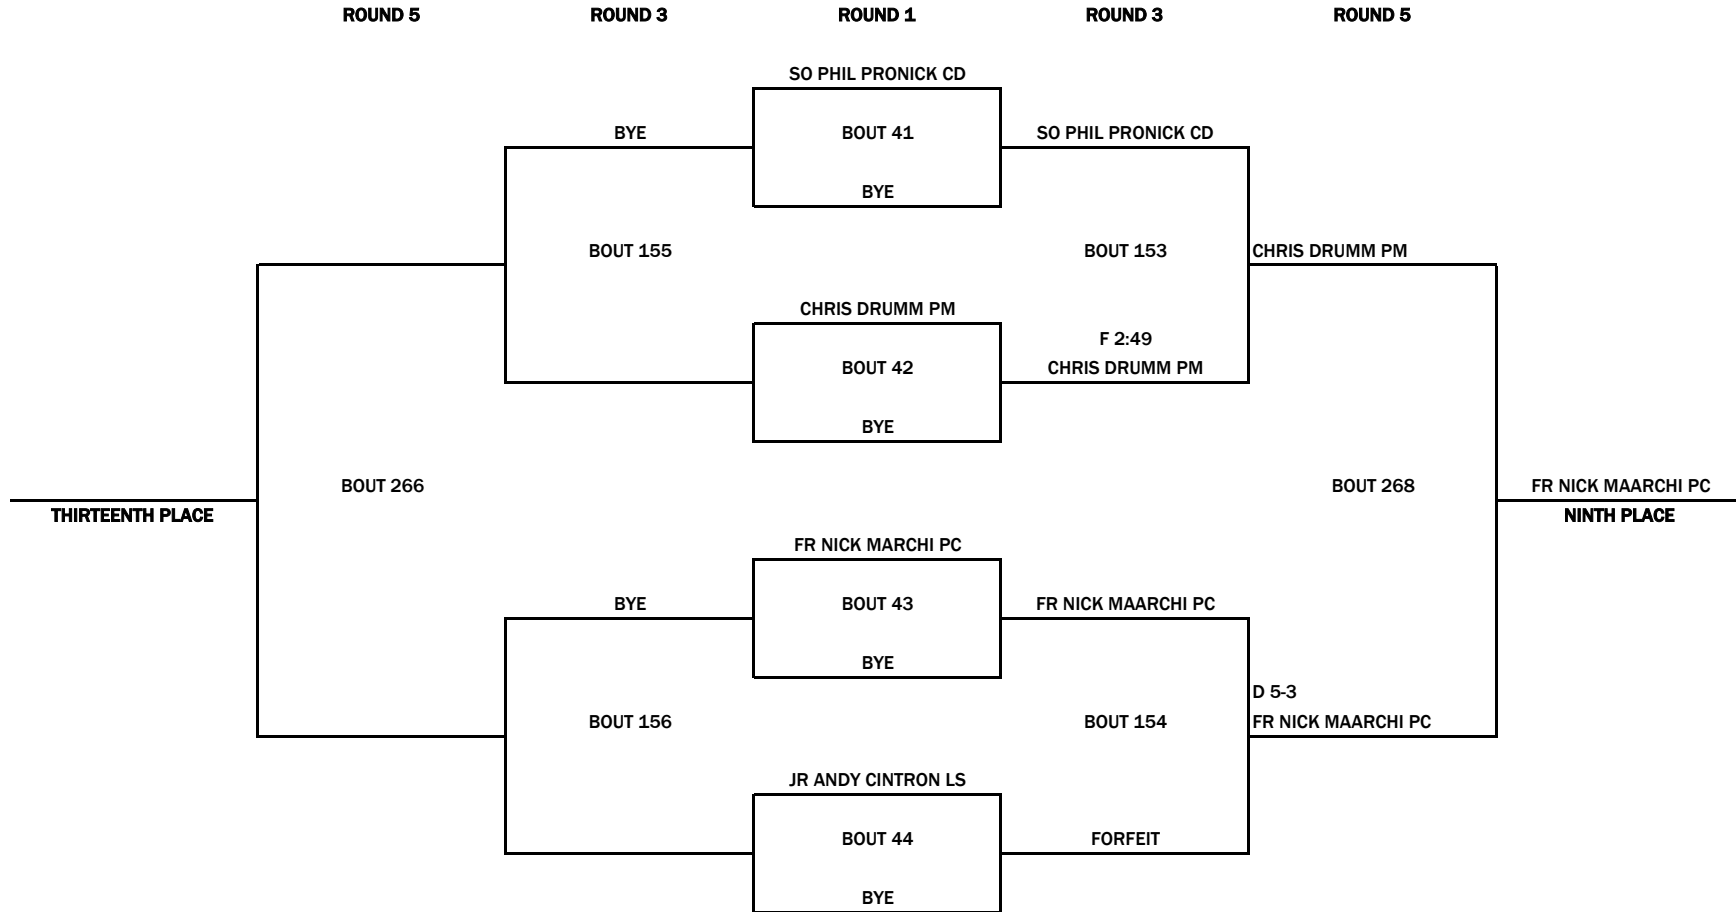

14 VS 16 - BT.312

Jr Andy Cintron LS

2007 NEW OXFORD INVITATIONAL WRESTLING TOURNAMENT

171 lbs.

1st thru 8th

2007 NEW OXFORD INVITATIONAL WRESTLING TOURNAMENT

171 lbs.

9th thru 16th