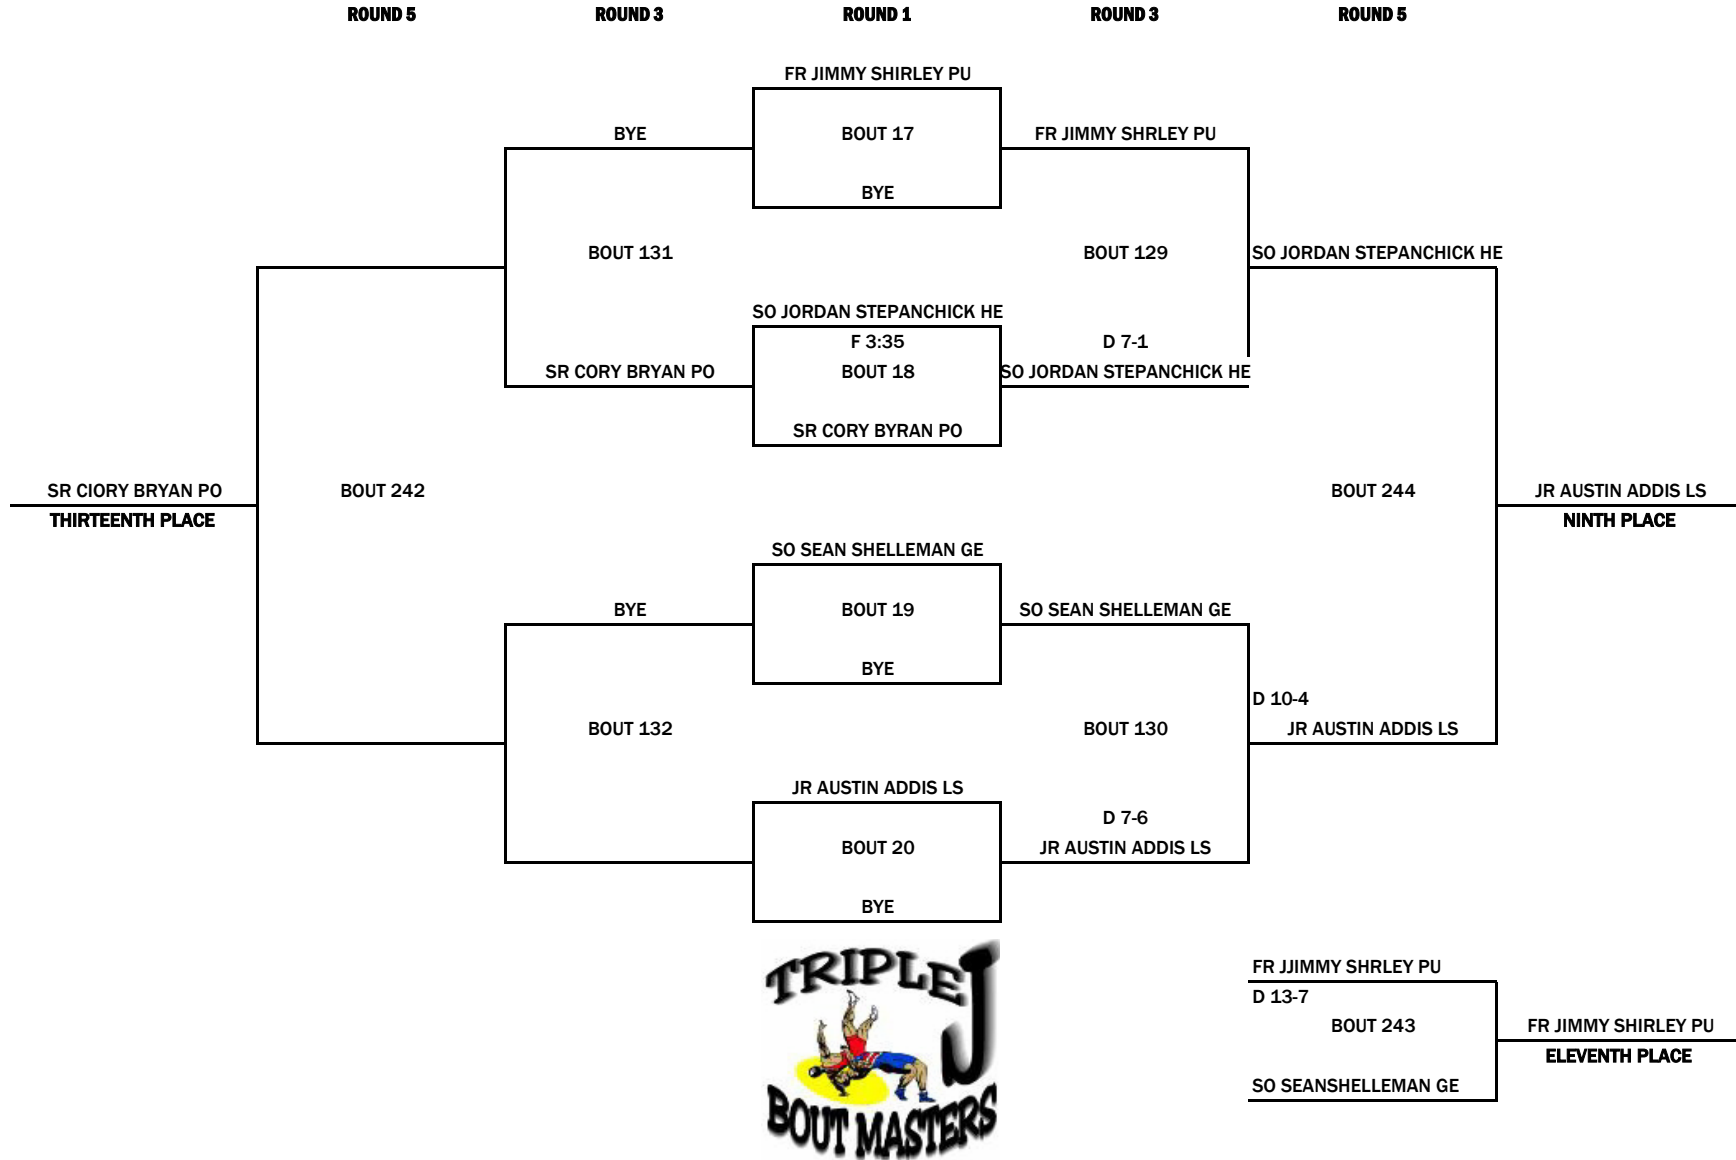

2007 NEW OXFORD INVITATIONAL WRESTLING TOURNAMENT

130 lbs.

9th thru 16th

2007 NEW OXFORD INVITATIONAL WRESTLING TOURNAMENT

135 lbs.

POOL A ROUND 1

Ir Walter Peppelman CD 26-1

1 VS 2 - BT.41