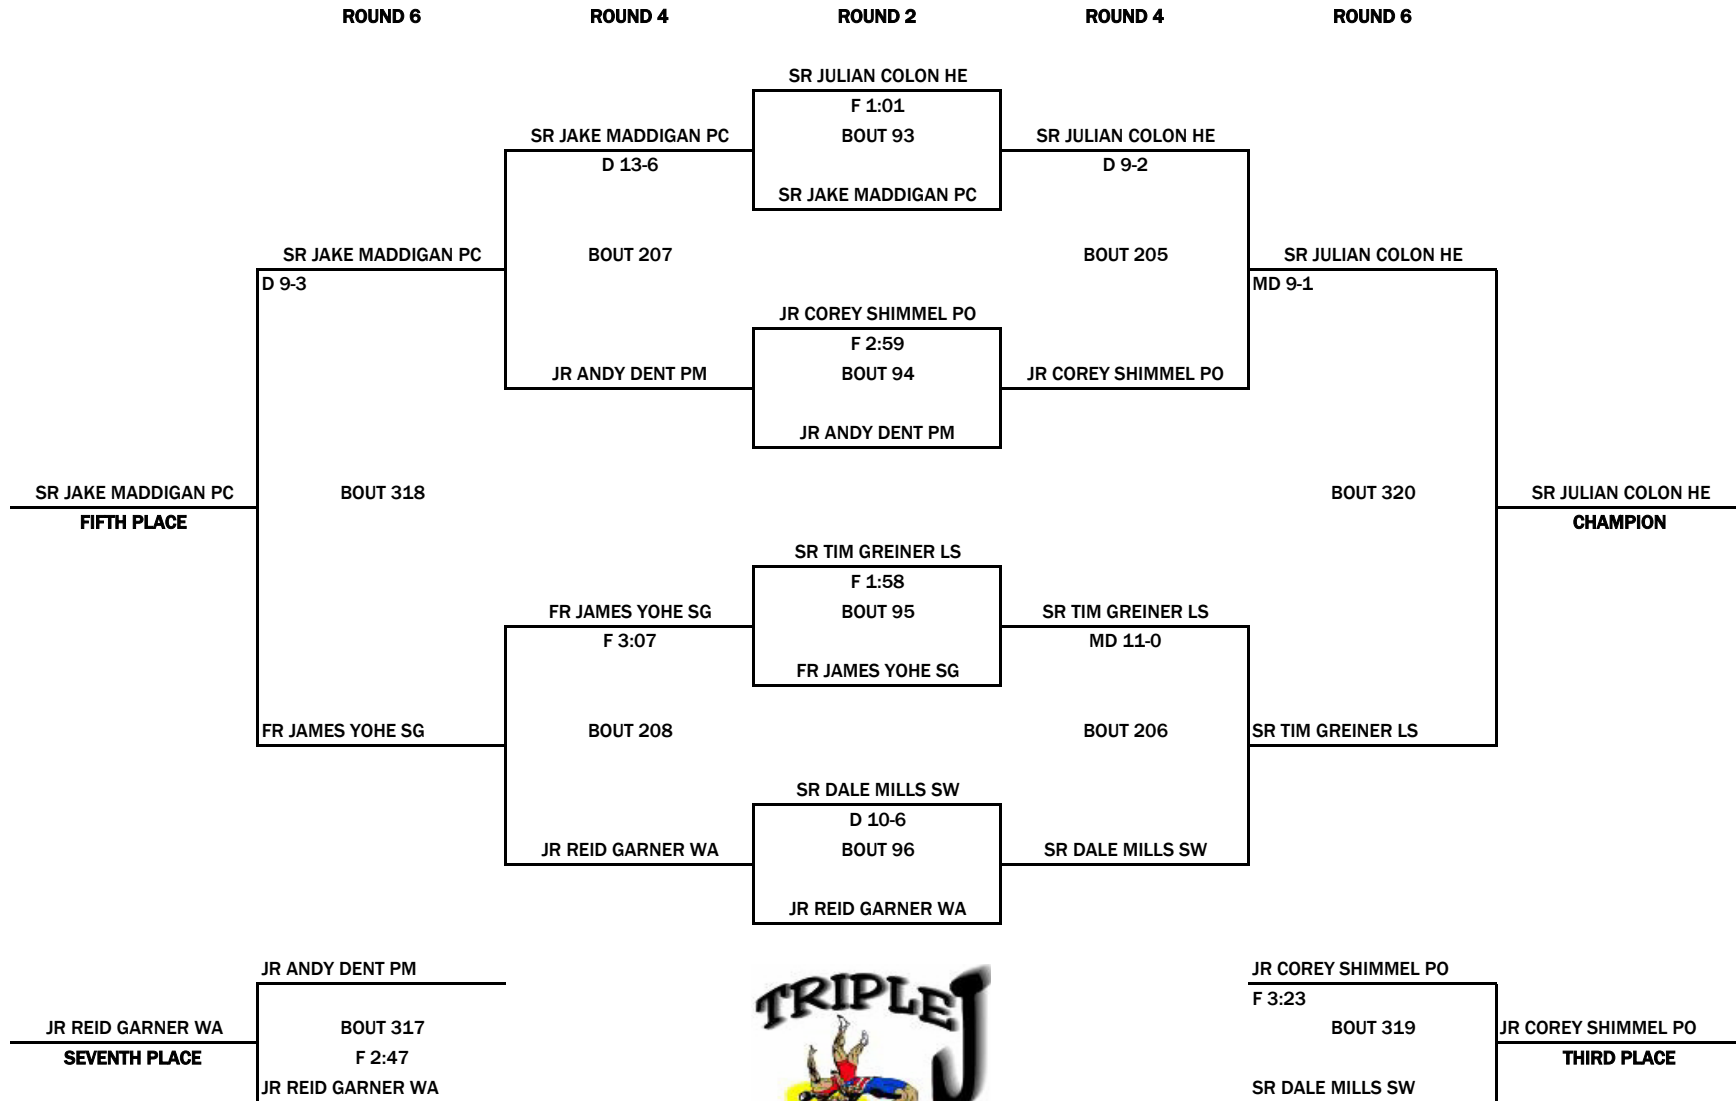

2007 NEW OXFORD INVITATIONAL WRESTLING TOURNAMENT

160 lbs.

1st thru 8th