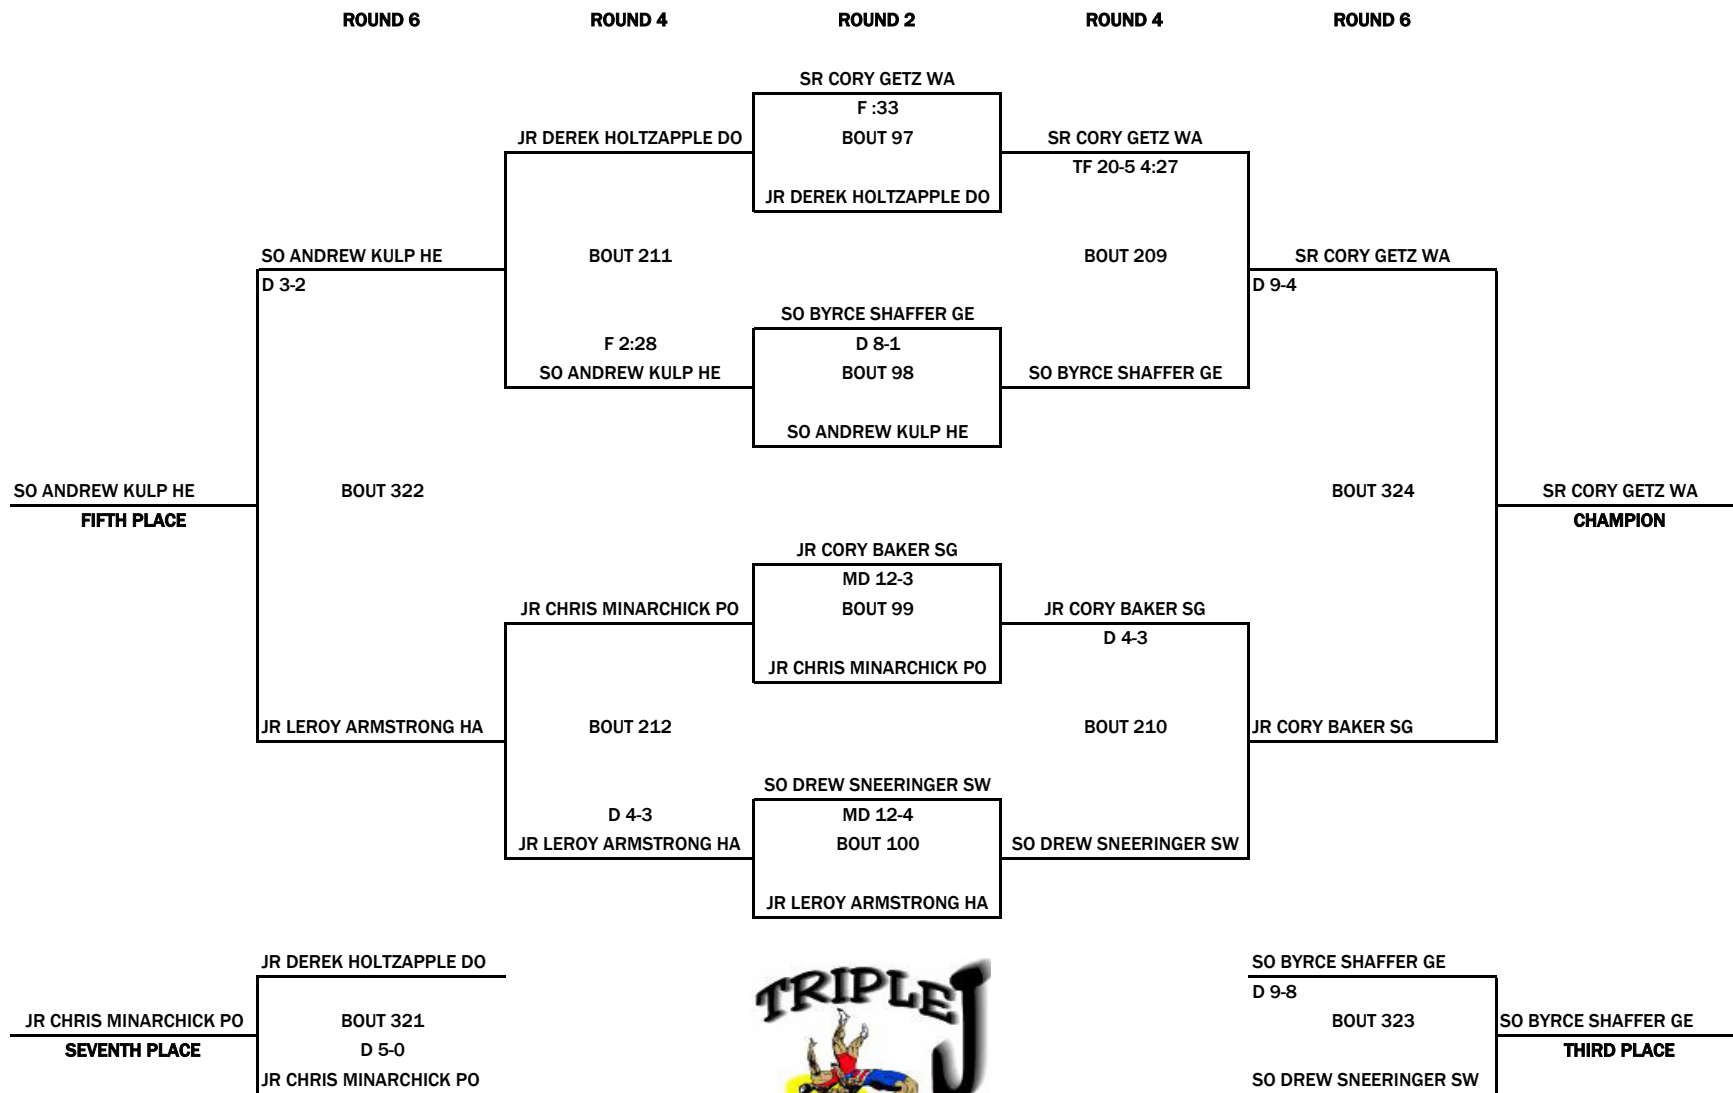

2007 NEW OXFORD INVITATIONAL WRESTLING TOURNAMENT

171 lbs.

1st thru 8th