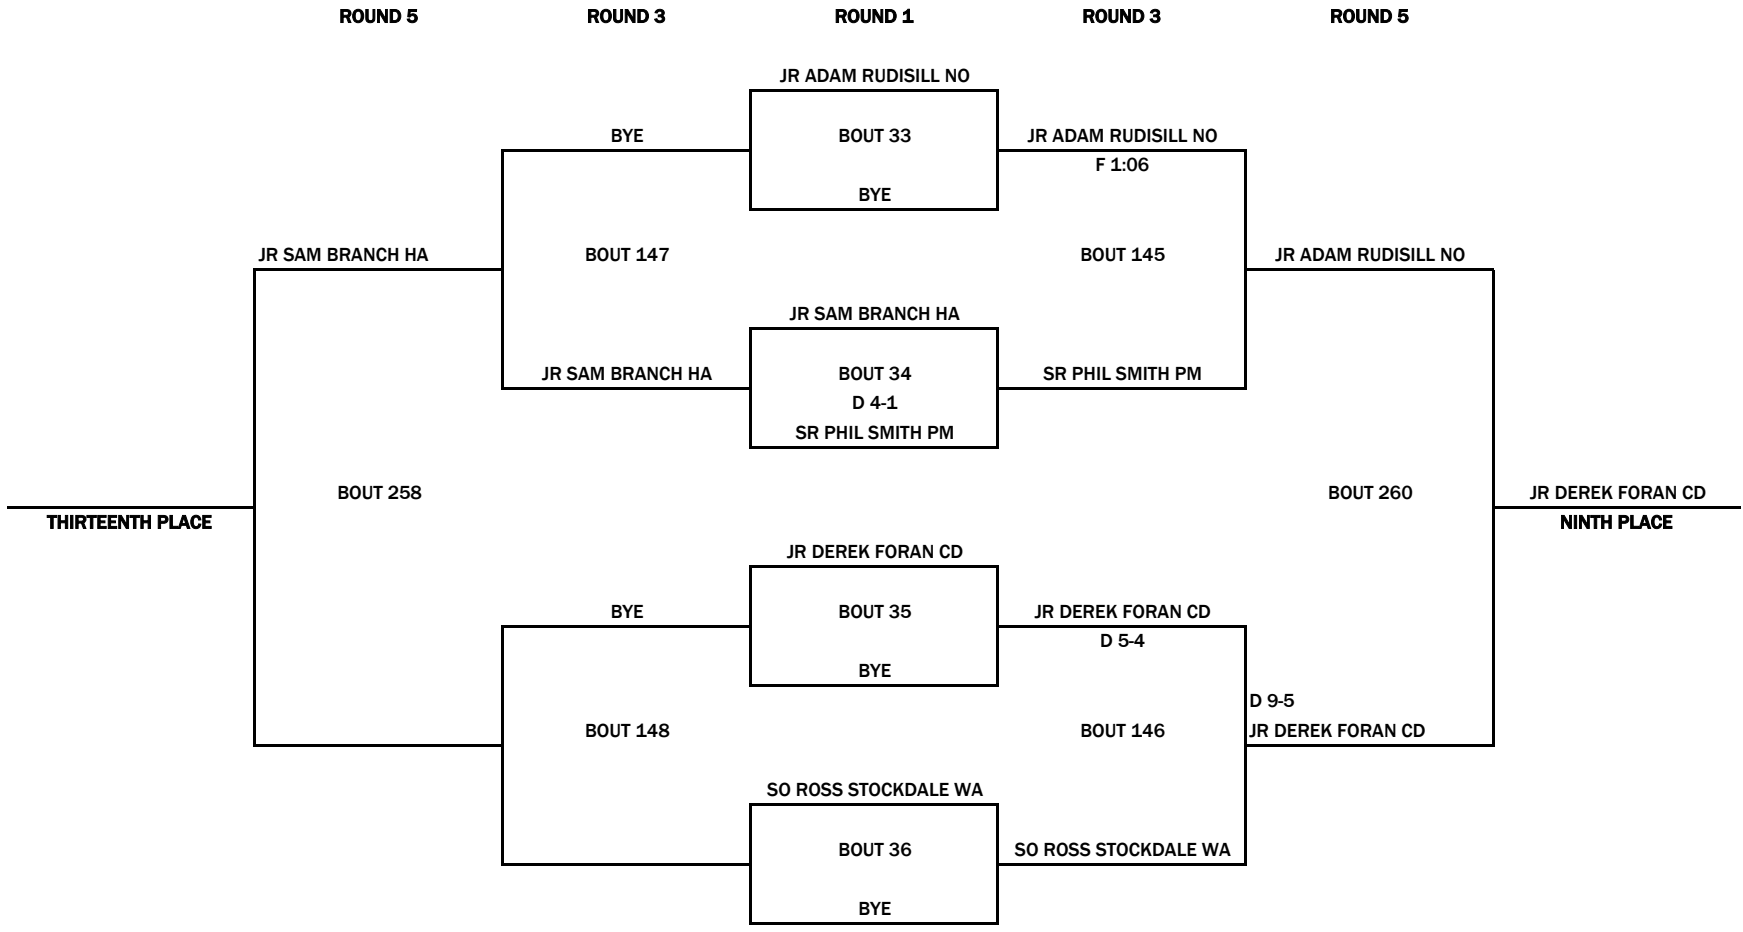

9th thru 16th

2007 NEW OXFORD INVITATIONAL WRESTLING TOURNAMENT

160 lbs.

POOL A ROUND 1

Sr Julian Colon He 23-2

1 VS 2 - BT.73

BYE

So Luke Rebert Do 7-11