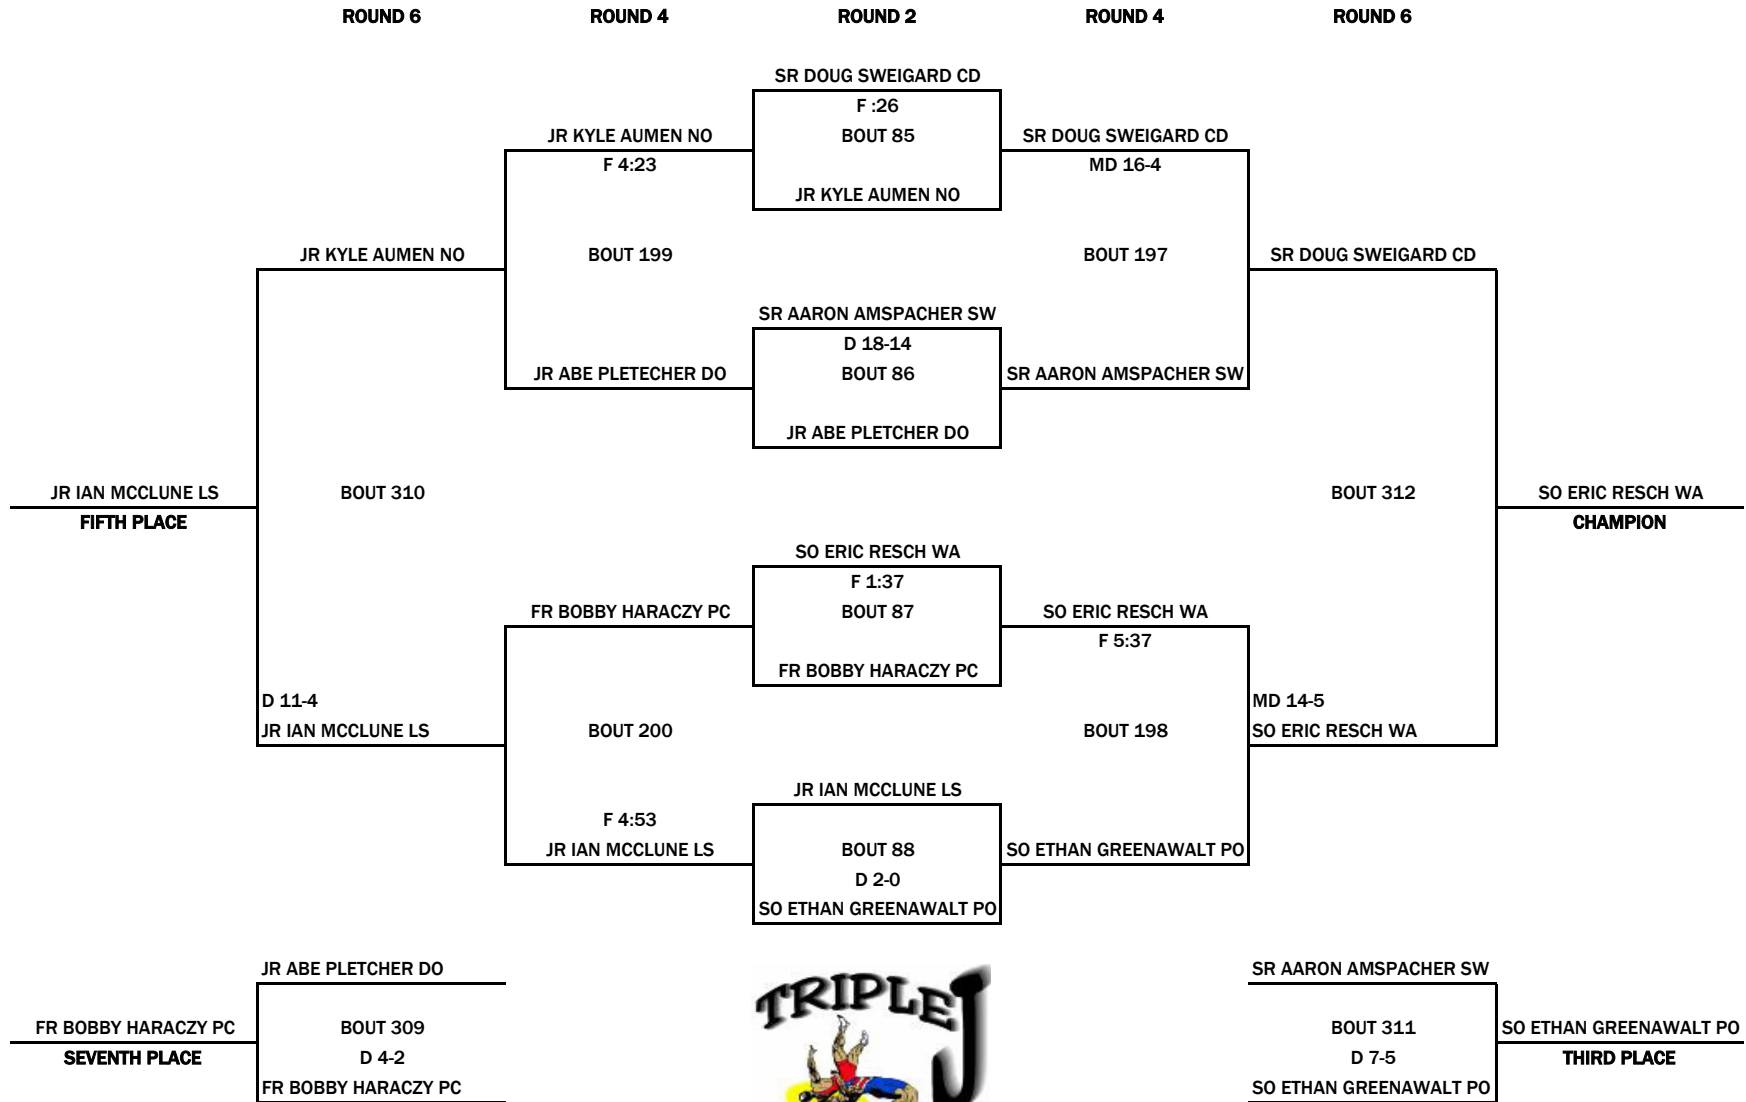

14 VS 16 - BT.288

FALL 2:36

Jr Abe Pletcher Do 1-9

2007 NEW OXFORD INVITATIONAL WRESTLING TOURNAMENT

145 lbs.

1st thru 8th

2007 NEW OXFORD INVITATIONAL WRESTLING TOURNAMENT

152 lbs.