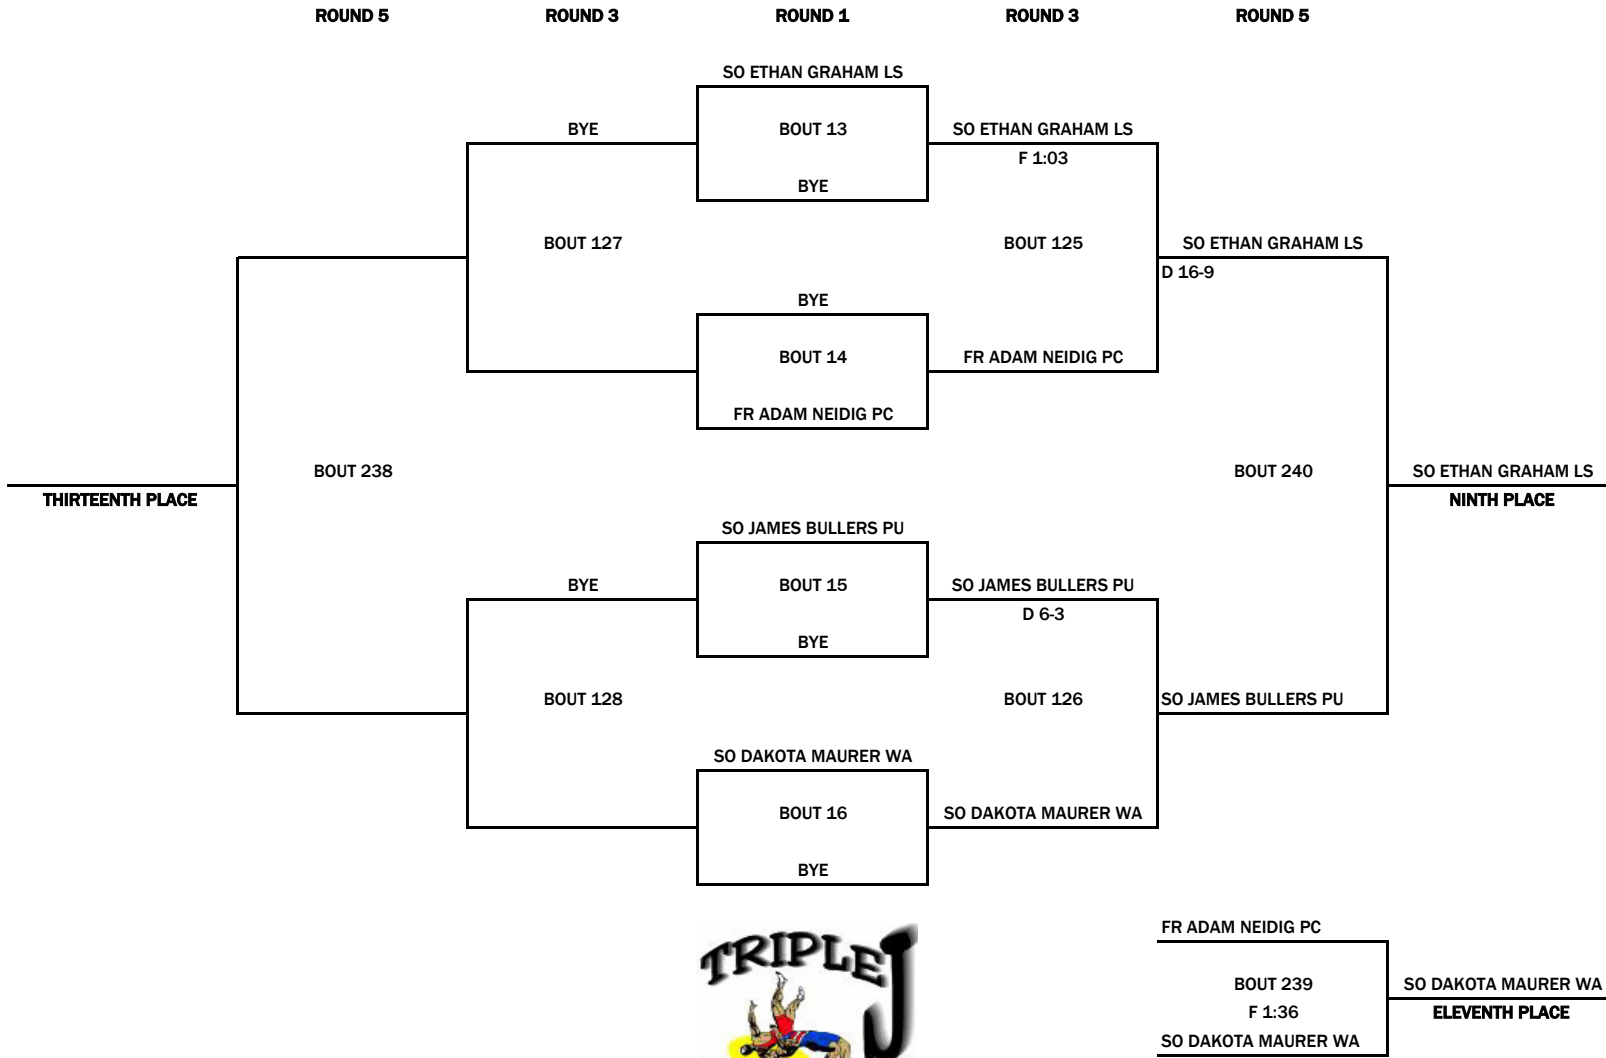

9th thru 16th

2007 NEW OXFORD INVITATIONAL WRESTLING TOURNAMENT

130 lbs.

POOL A ROUND 1

Marshall Peppelman CD 26-2

1 VS 2 - BT.33

BYE

Sr Aaron Repman SW 2-4