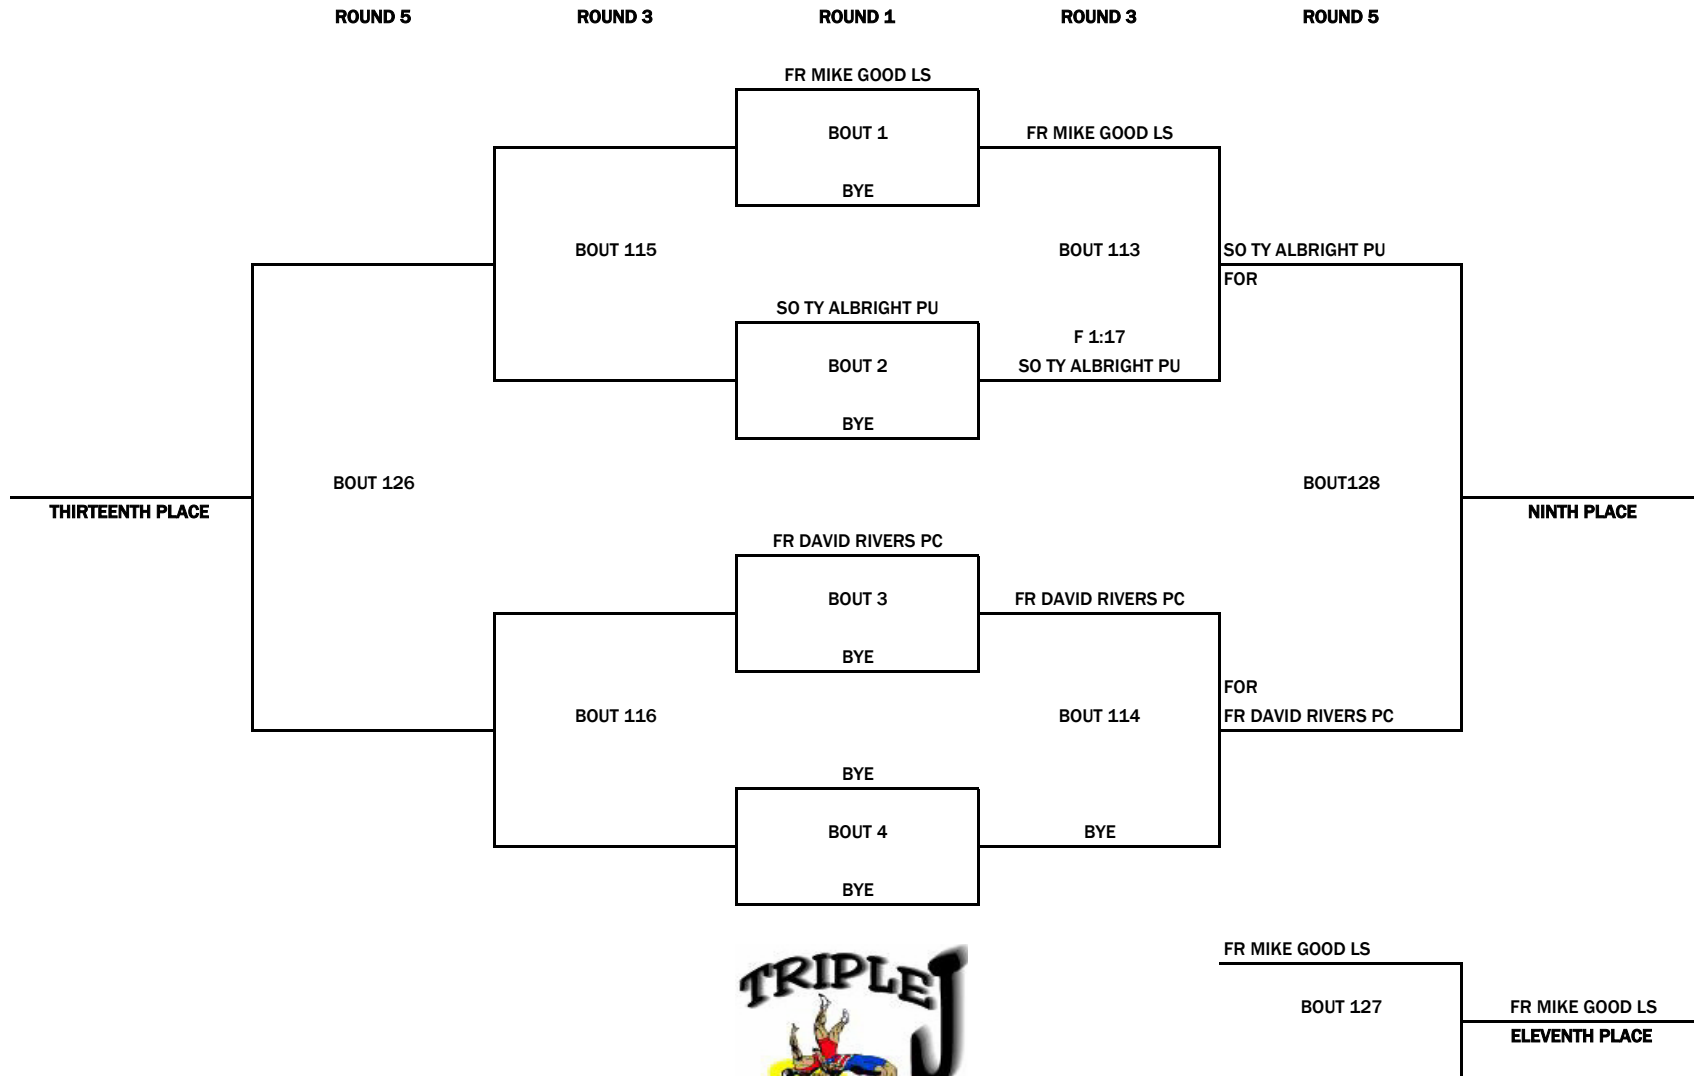

2007 NEW OXFORD INVITATIONAL WRESTLING TOURNAMENT

103 lbs.

1st thru 8th

2007 NEW OXFORD INVITATIONAL WRESTLING TOURNAMENT

103 lbs.

9th thru 16th

2007 NEW OXFORD INVITATIONAL WRESTLING TOURNAMENT

112 lbs.