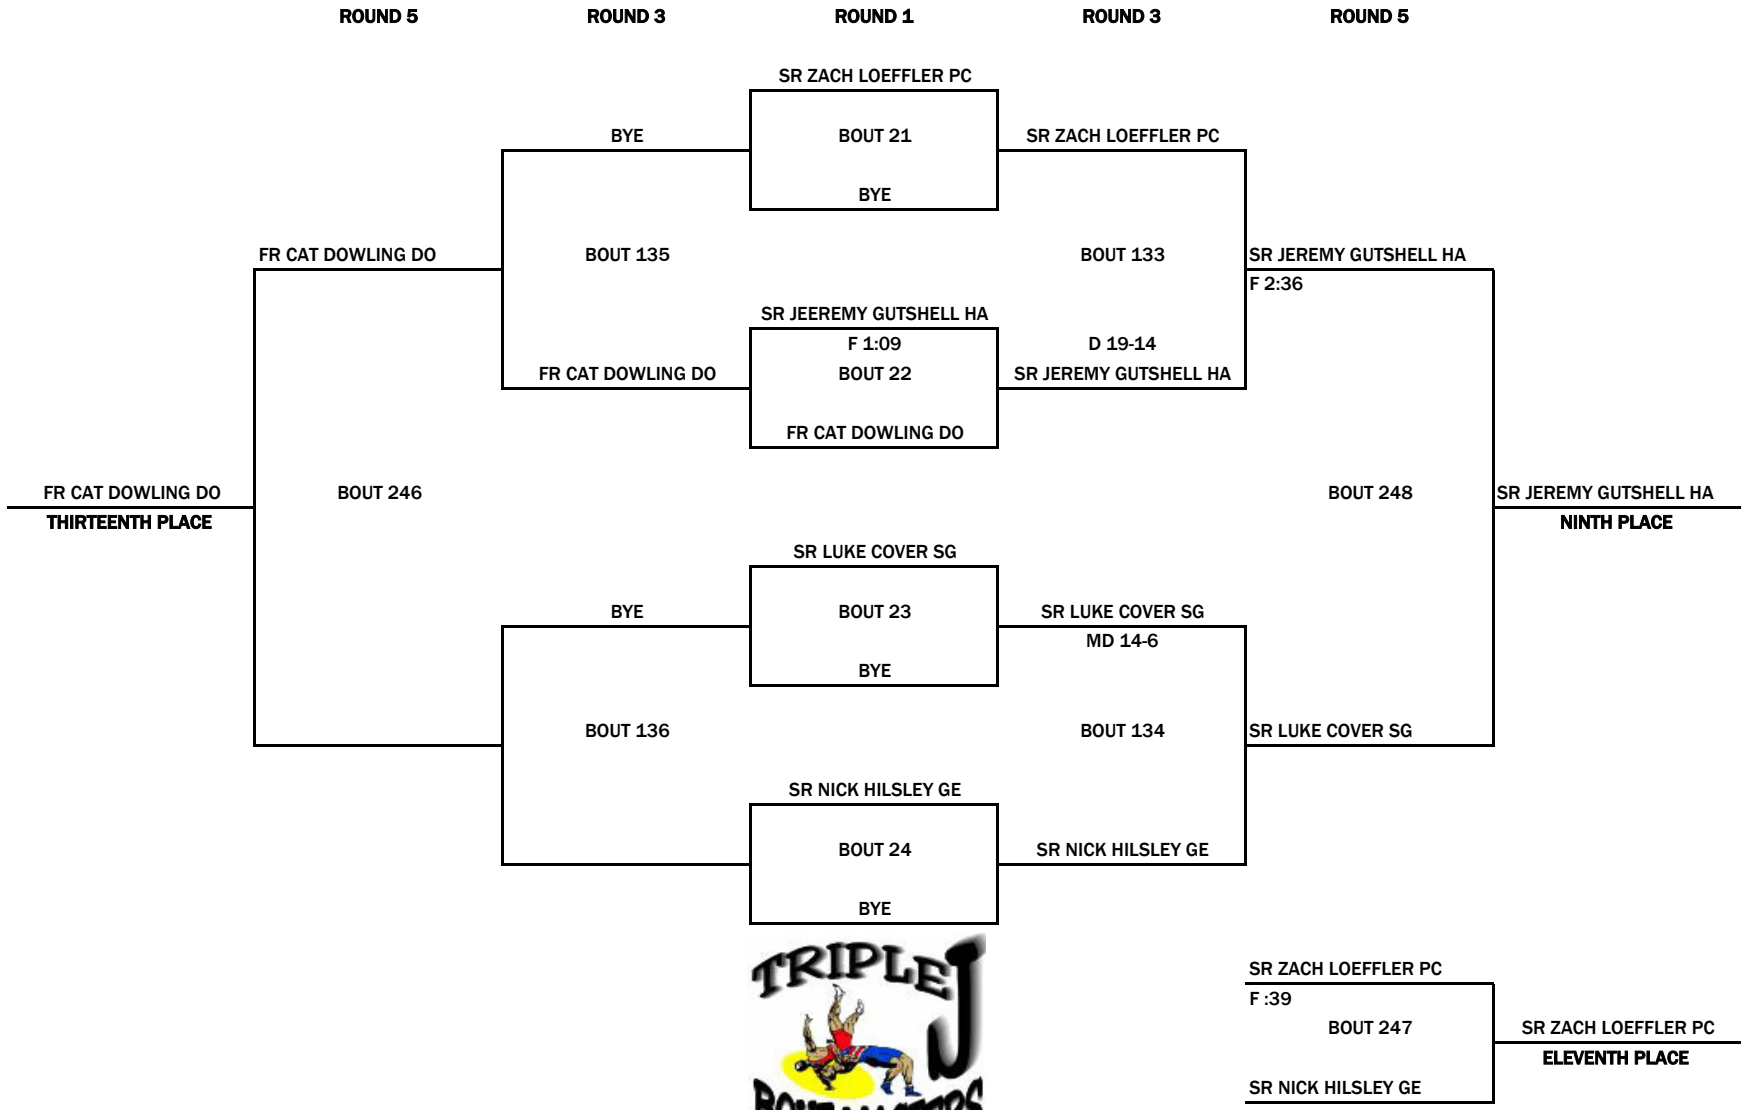

2007 NEW OXFORD INVITATIONAL WRESTLING TOURNAMENT

135 lbs.

1st thru 8th

2007 NEW OXFORD INVITATIONAL WRESTLING TOURNAMENT

135 lbs.

9th thru 16th

2007 NEW OXFORD INVITATIONAL WRESTLING TOURNAMENT

140 lbs.