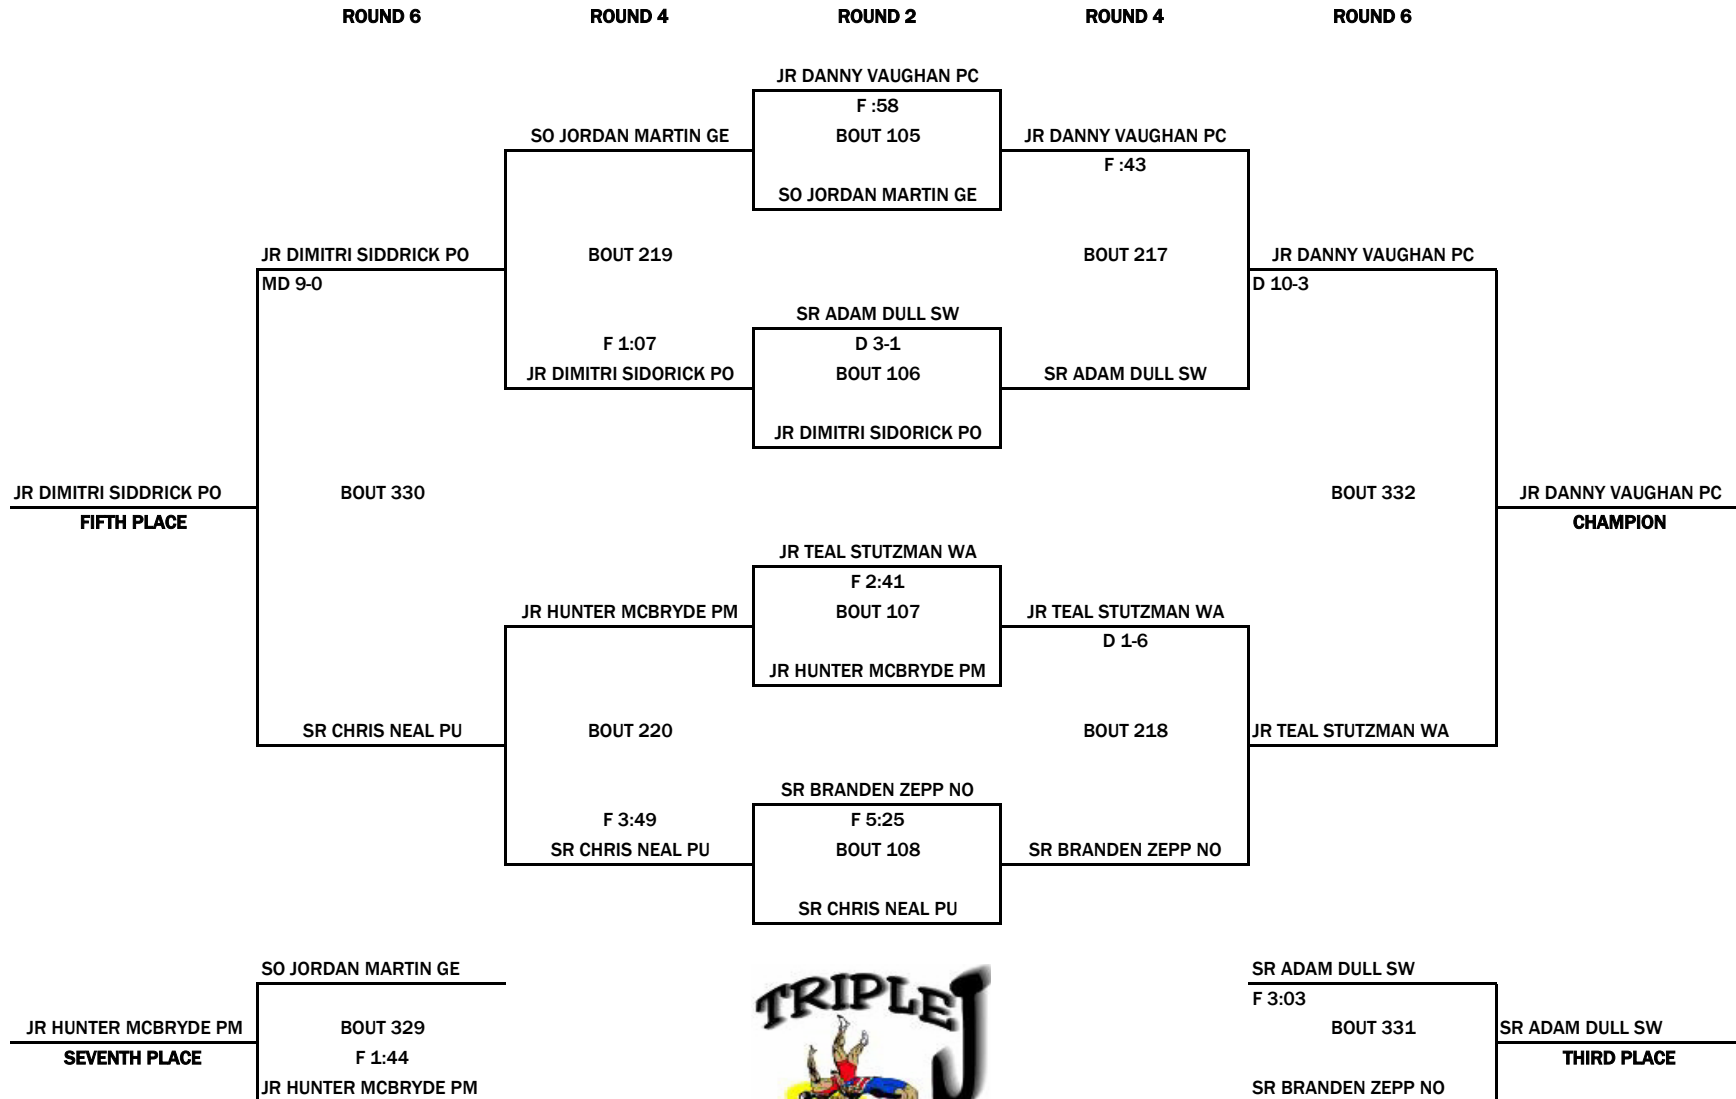

2007 NEW OXFORD INVITATIONAL WRESTLING TOURNAMENT

215 lbs.

1st thru 8th