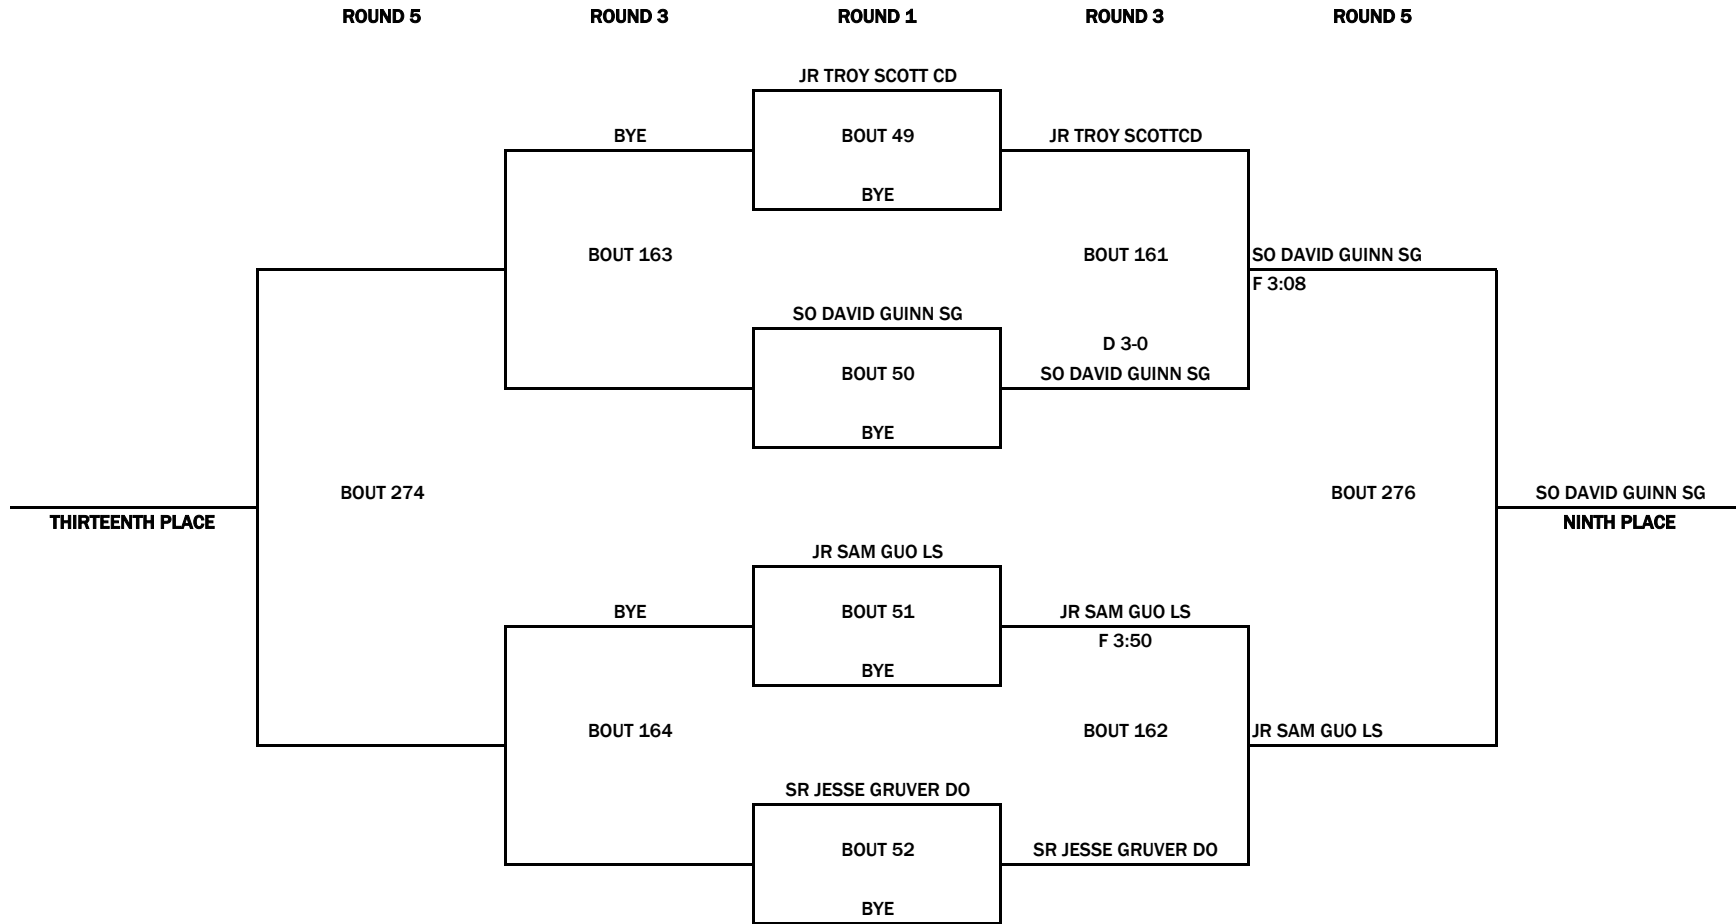

2007 NEW OXFORD INVITATIONAL WRESTLING TOURNAMENT

215 lbs.

9th thru 16th

ROUND 5
BOUT 275
F 3:35
SR JESSE GRUVER DO
ELEVENTH PLACE