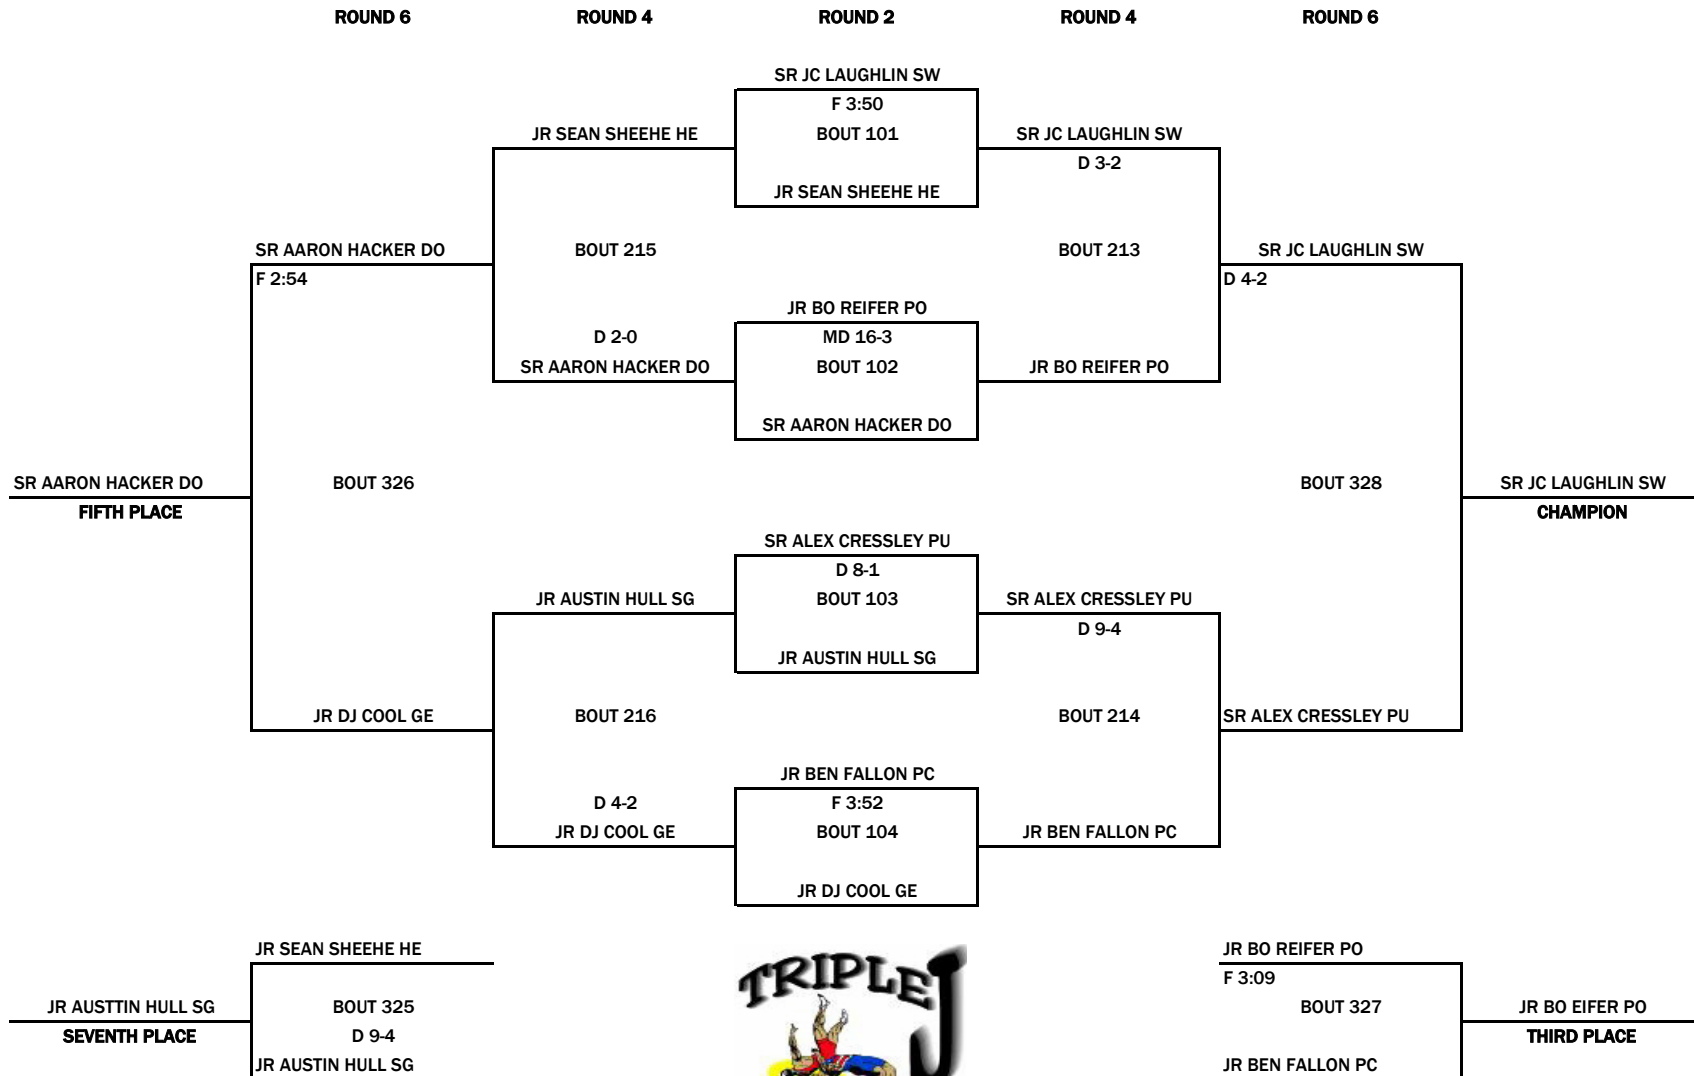

2007 NEW OXFORD INVITATIONAL WRESTLING TOURNAMENT

189 lbs.

1st thru 8th

2007 NEW OXFORD INVITATIONAL WRESTLING TOURNAMENT

189 lbs.

9th thru 16th

2007 NEW OXFORD INVITATIONAL WRESTLING TOURNAMENT

215 lbs.