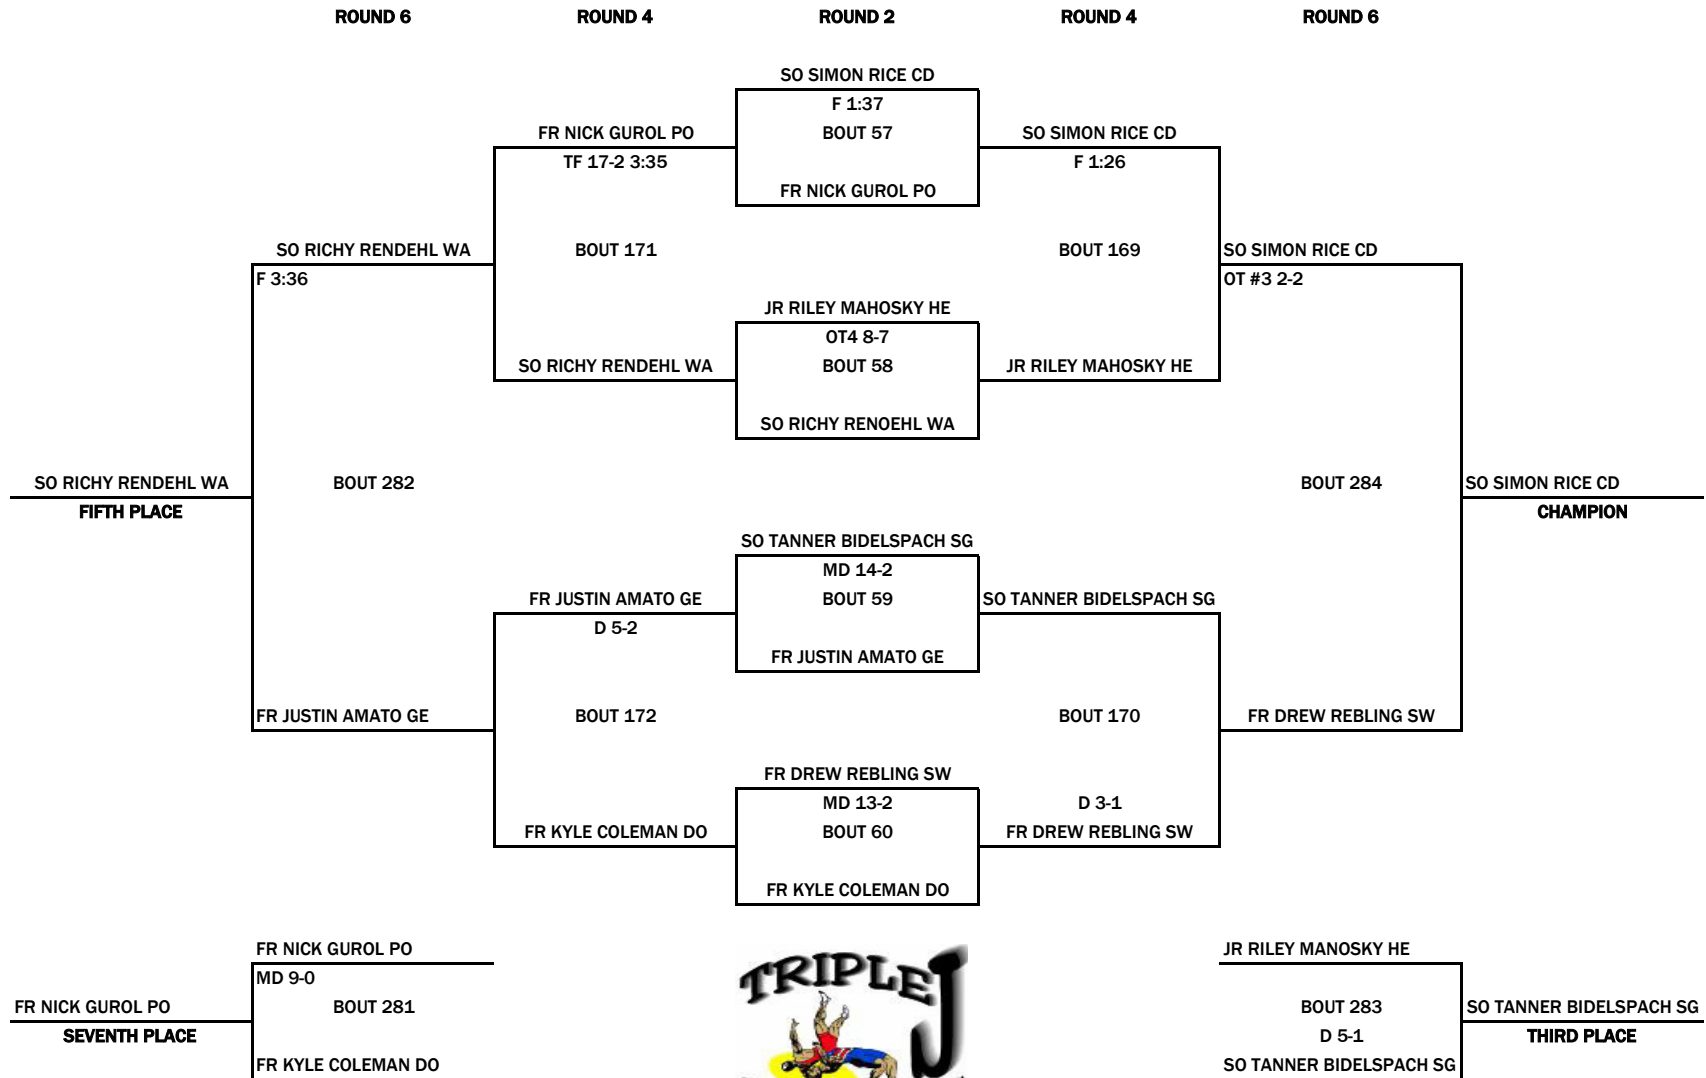

2007 NEW OXFORD INVITATIONAL WRESTLING TOURNAMENT

103 lbs.

1st thru 8th

2007 NEW OXFORD INVITATIONAL WRESTLING TOURNAMENT

103 lbs.

9th thru 16th

2007 NEW OXFORD INVITATIONAL WRESTLING TOURNAMENT

112 lbs.