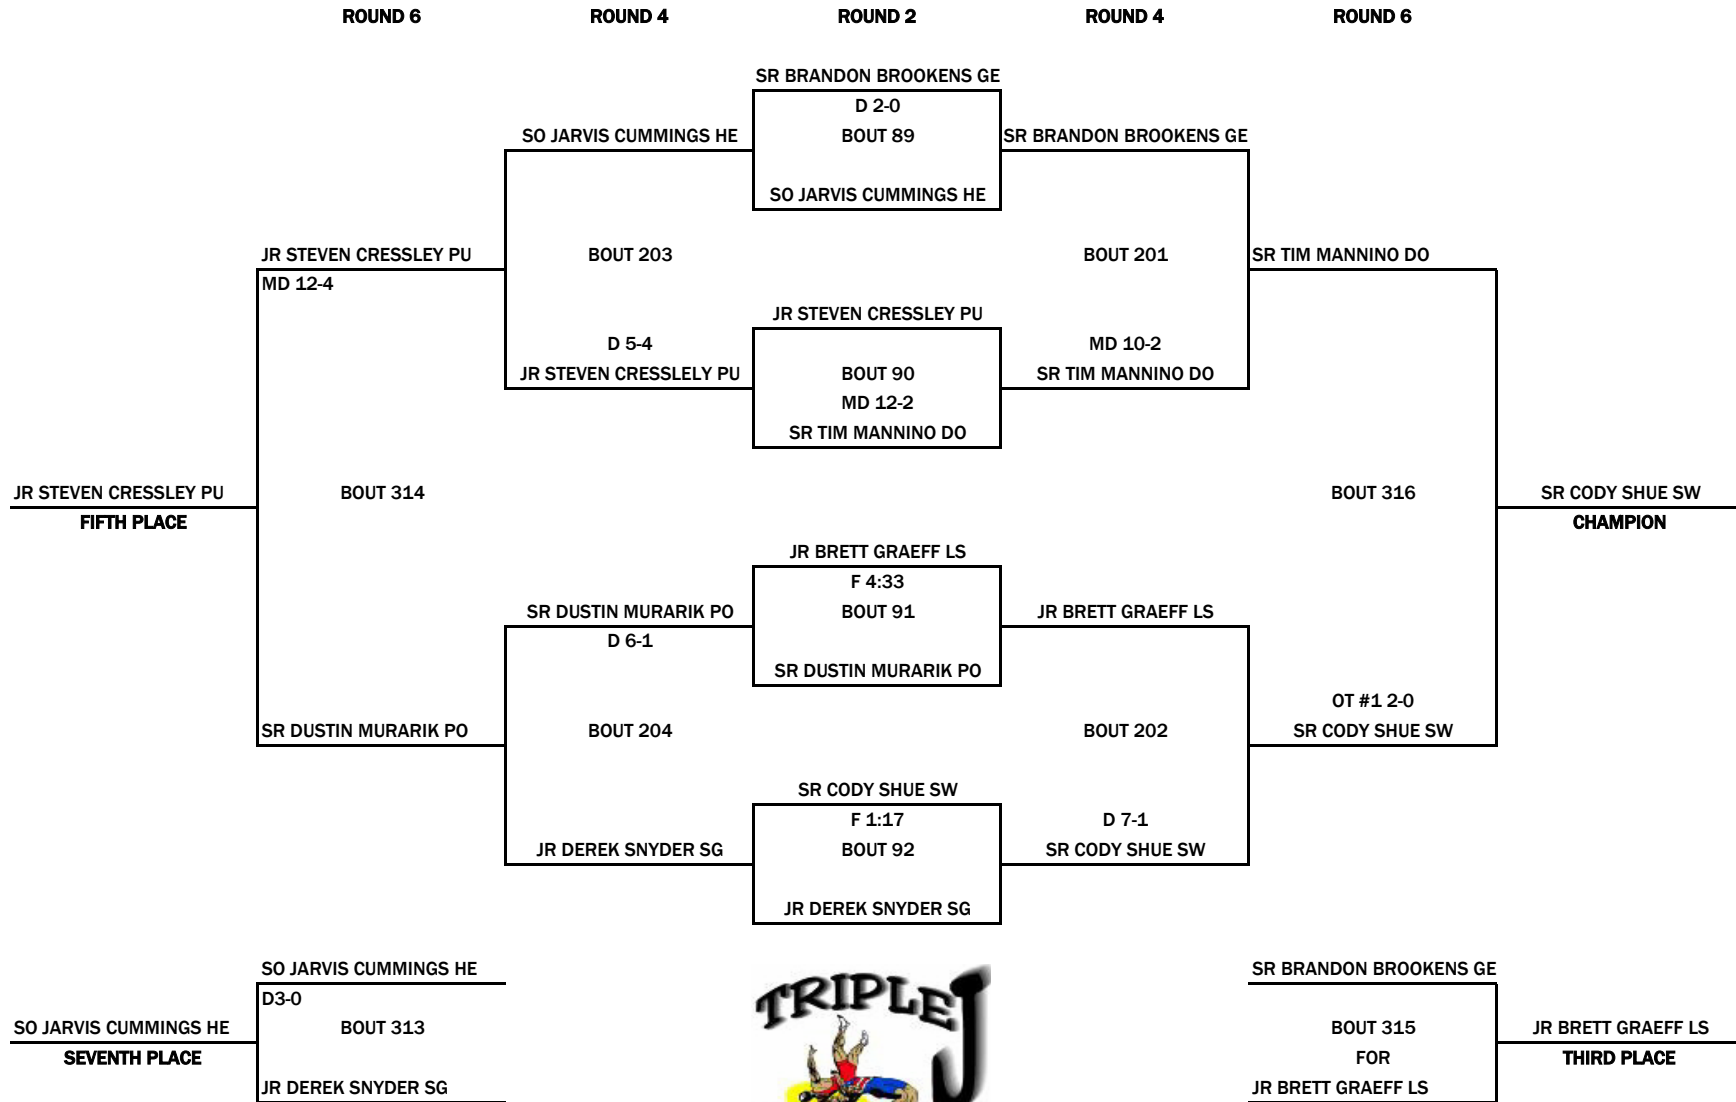

2007 NEW OXFORD INVITATIONAL WRESTLING TOURNAMENT

152 lbs.

1st thru 8th