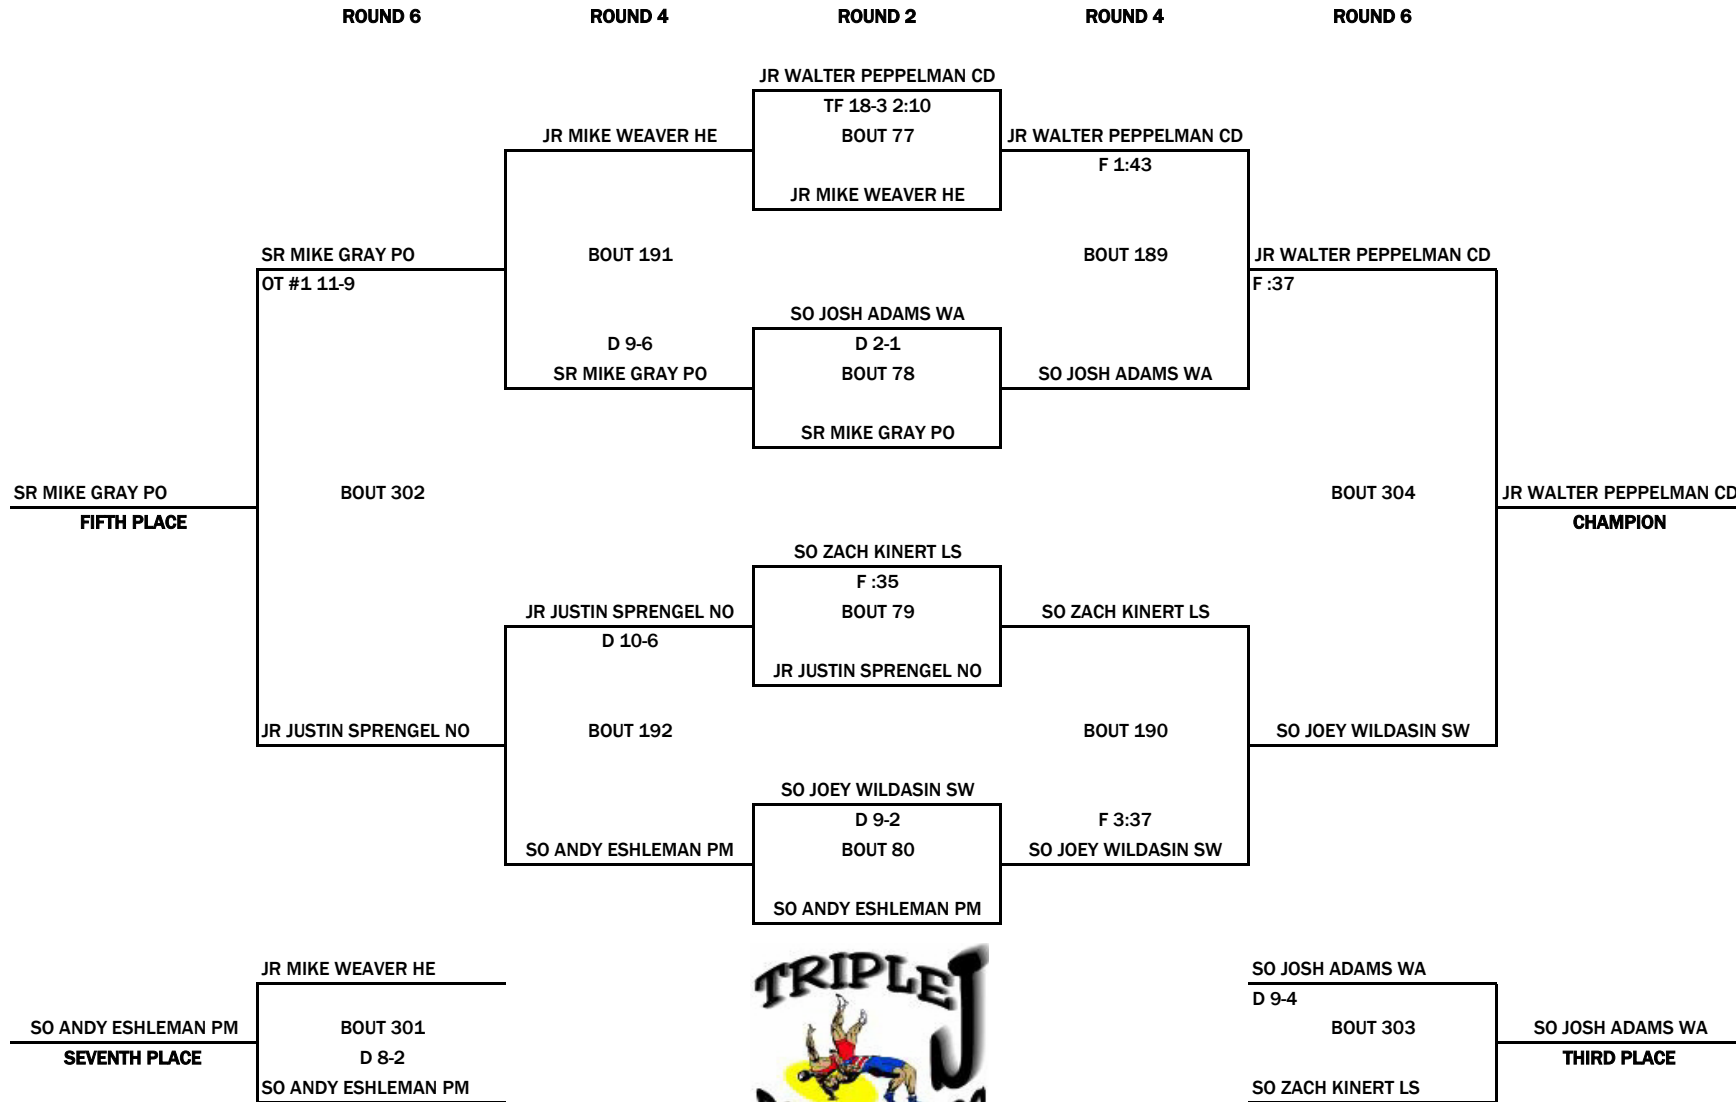

2007 NEW OXFORD INVITATIONAL WRESTLING TOURNAMENT

135 lbs.

1st thru 8th

2007 NEW OXFORD INVITATIONAL WRESTLING TOURNAMENT

135 lbs.

9th thru 16th

2007 NEW OXFORD INVITATIONAL WRESTLING TOURNAMENT

140 lbs.