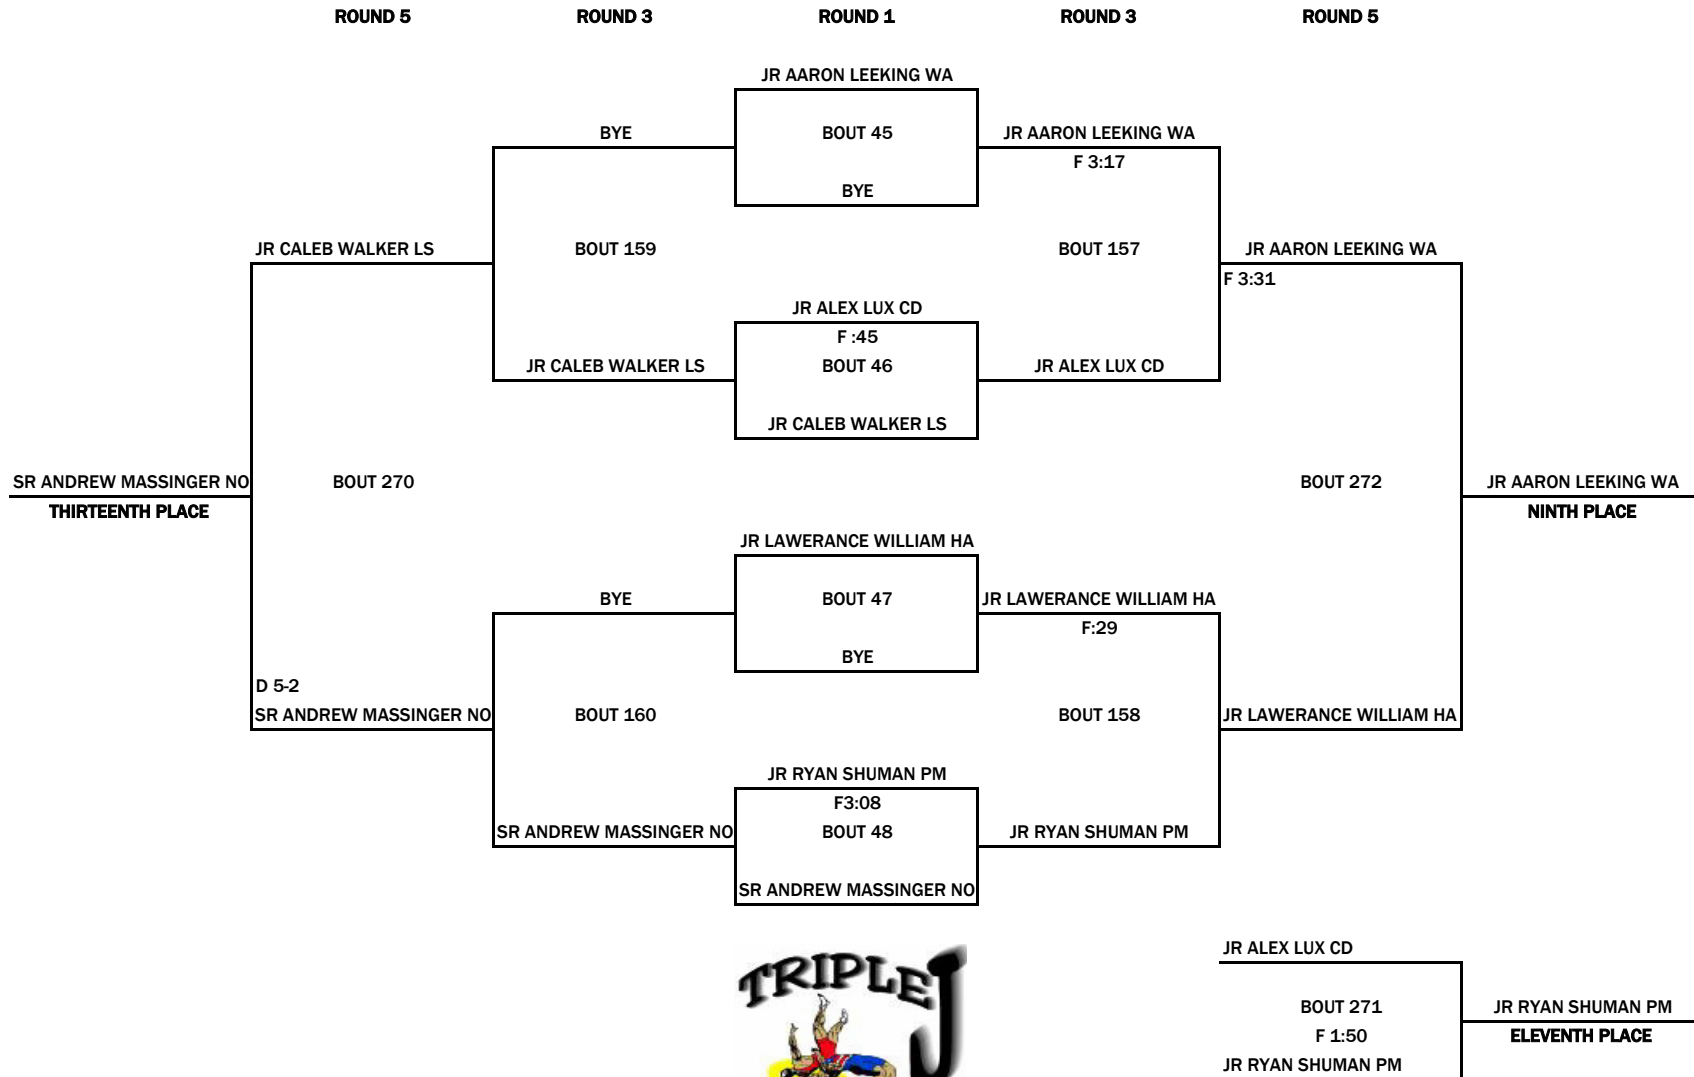

2007 NEW OXFORD INVITATIONAL WRESTLING TOURNAMENT

189 lbs.

1st thru 8th

2007 NEW OXFORD INVITATIONAL WRESTLING TOURNAMENT

189 lbs.

9th thru 16th

2007 NEW OXFORD INVITATIONAL WRESTLING TOURNAMENT

215 lbs.