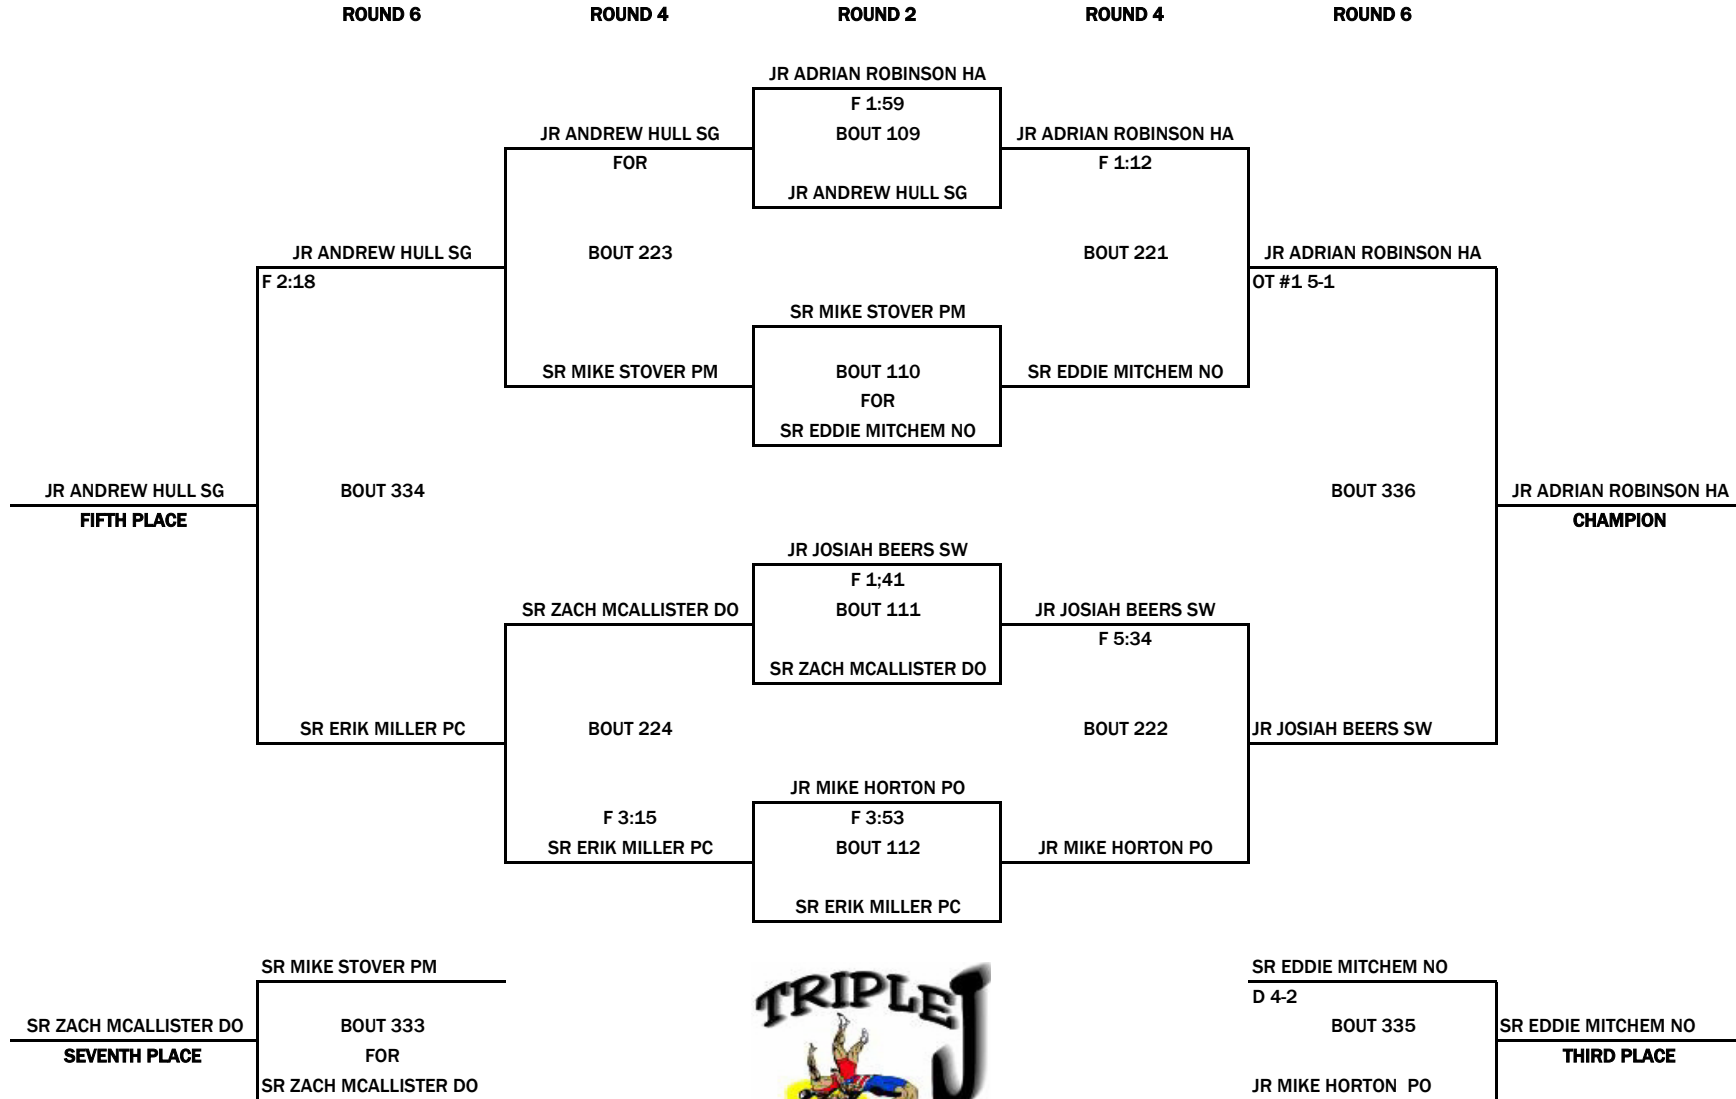

2007 NEW OXFORD INVITATIONAL WRESTLING TOURNAMENT

285 lbs.

1st thru 8th