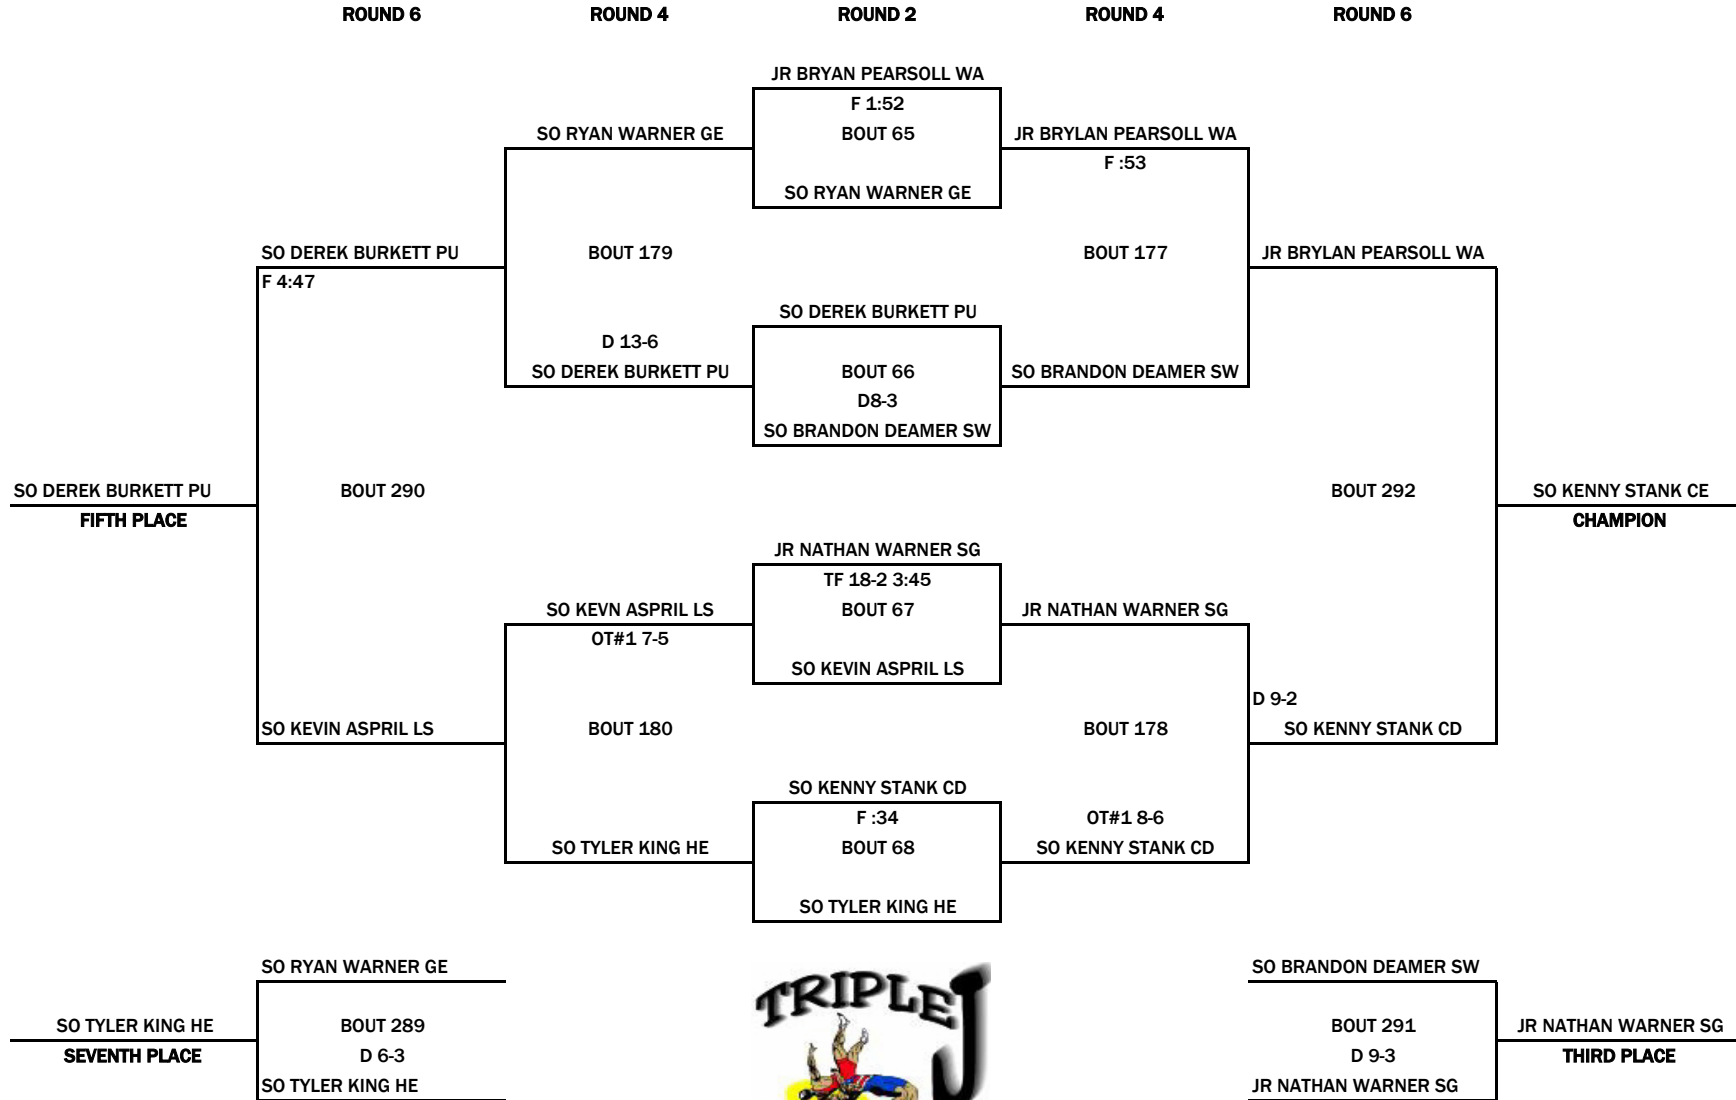

2007 NEW OXFORD INVITATIONAL WRESTLING TOURNAMENT

119 lbs.

1st thru 8th