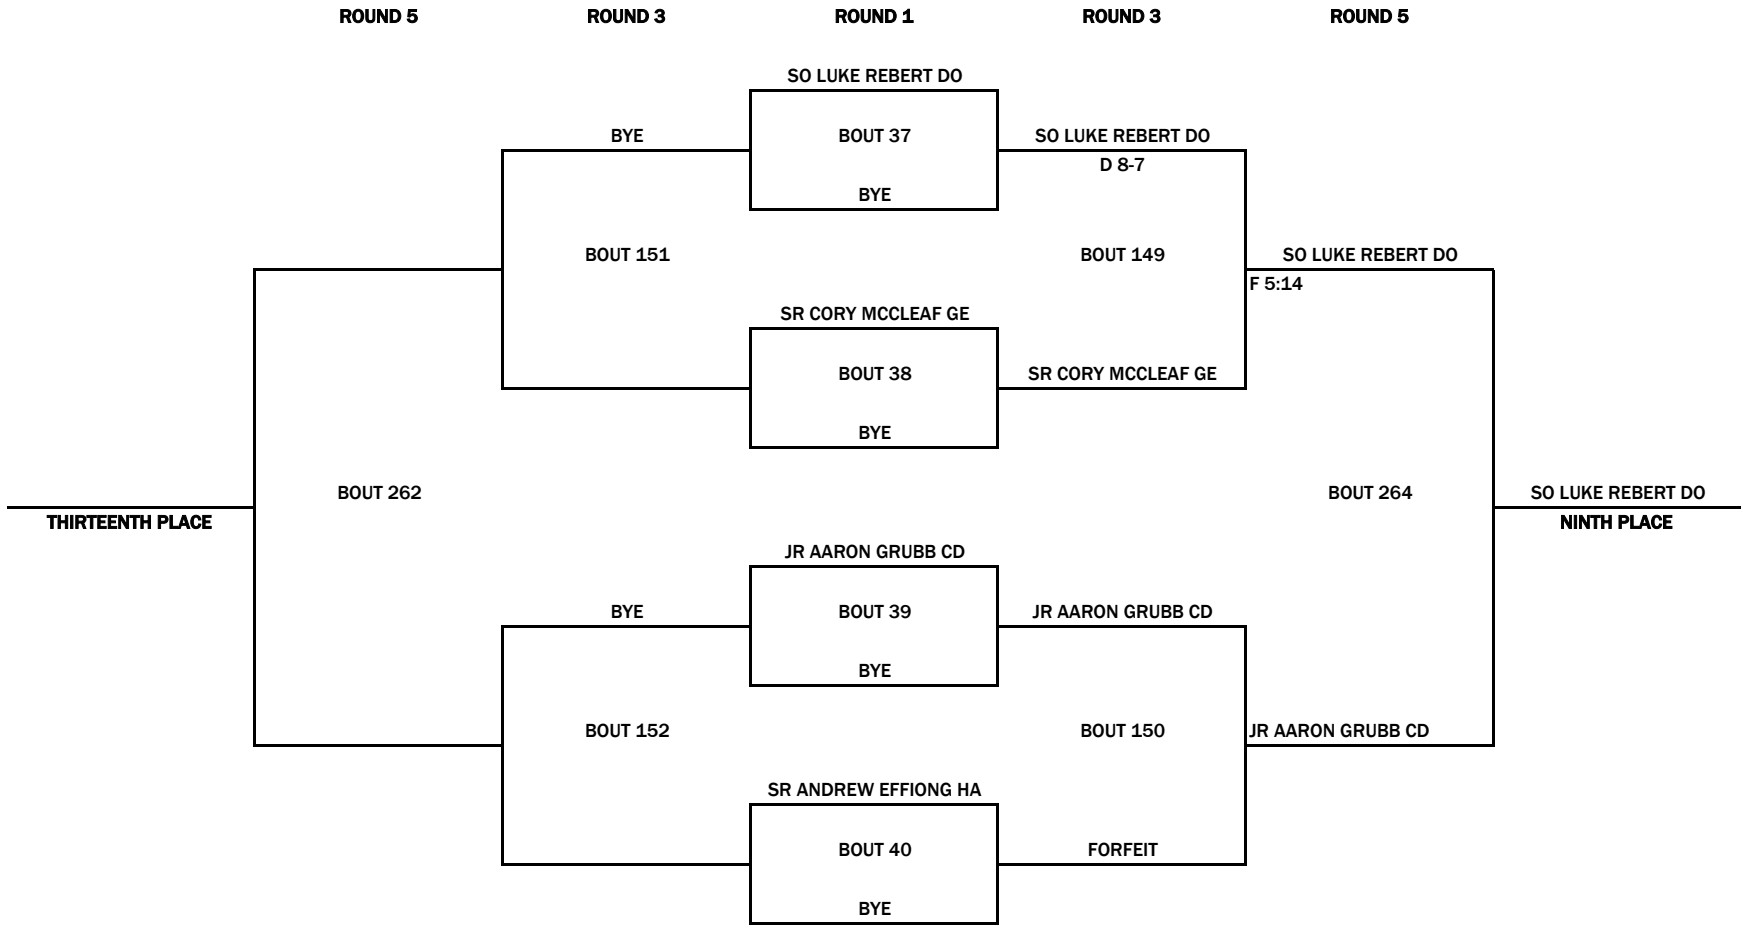

9th thru 16th

2007 NEW OXFORD INVITATIONAL WRESTLING TOURNAMENT

171 lbs.

POOL A ROUND 1

Sr Cory Getz Wa 22-1

1 VS 2 - BT.81

BYE

So Phil Pronick CD 1-2