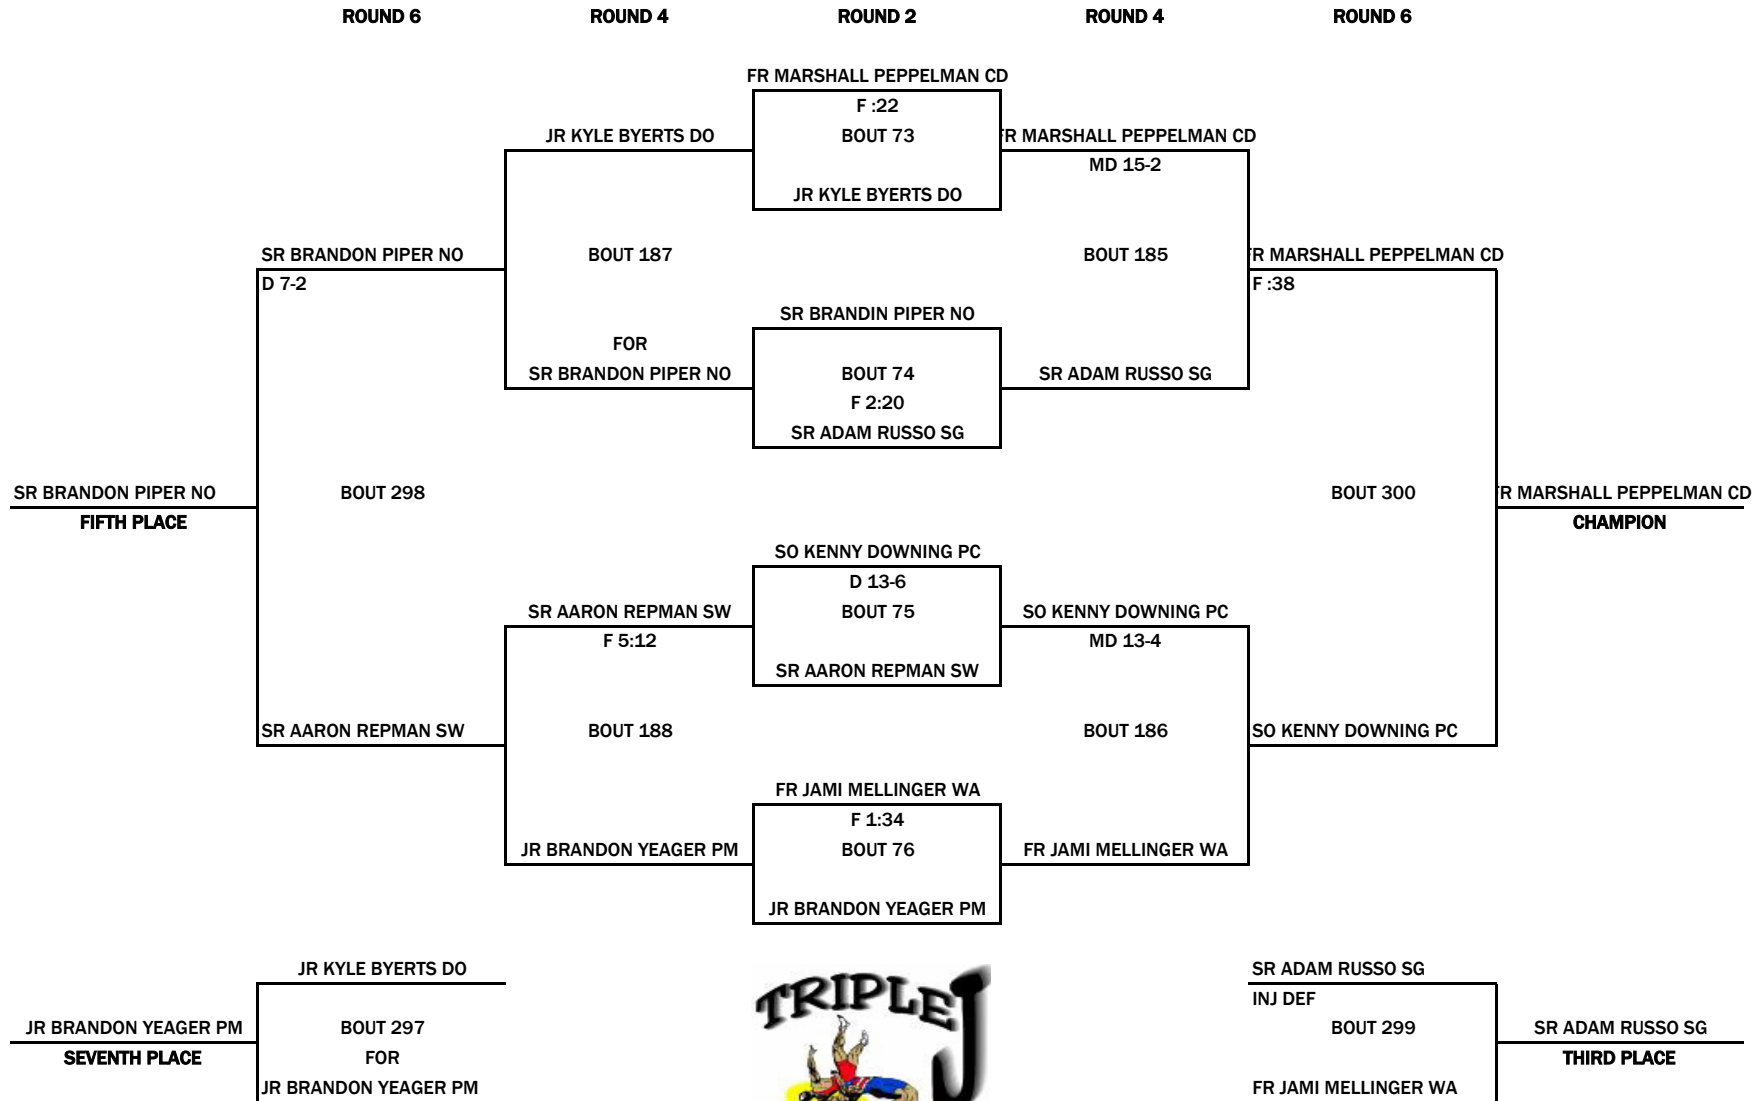

2007 NEW OXFORD INVITATIONAL WRESTLING TOURNAMENT

130 lbs.

9th thru 16th

2007 NEW OXFORD INVITATIONAL WRESTLING TOURNAMENT

135 lbs.

POOL A ROUND 1

Ir Walter Peppelman CD 26-1

1 VS 2 - BT.41