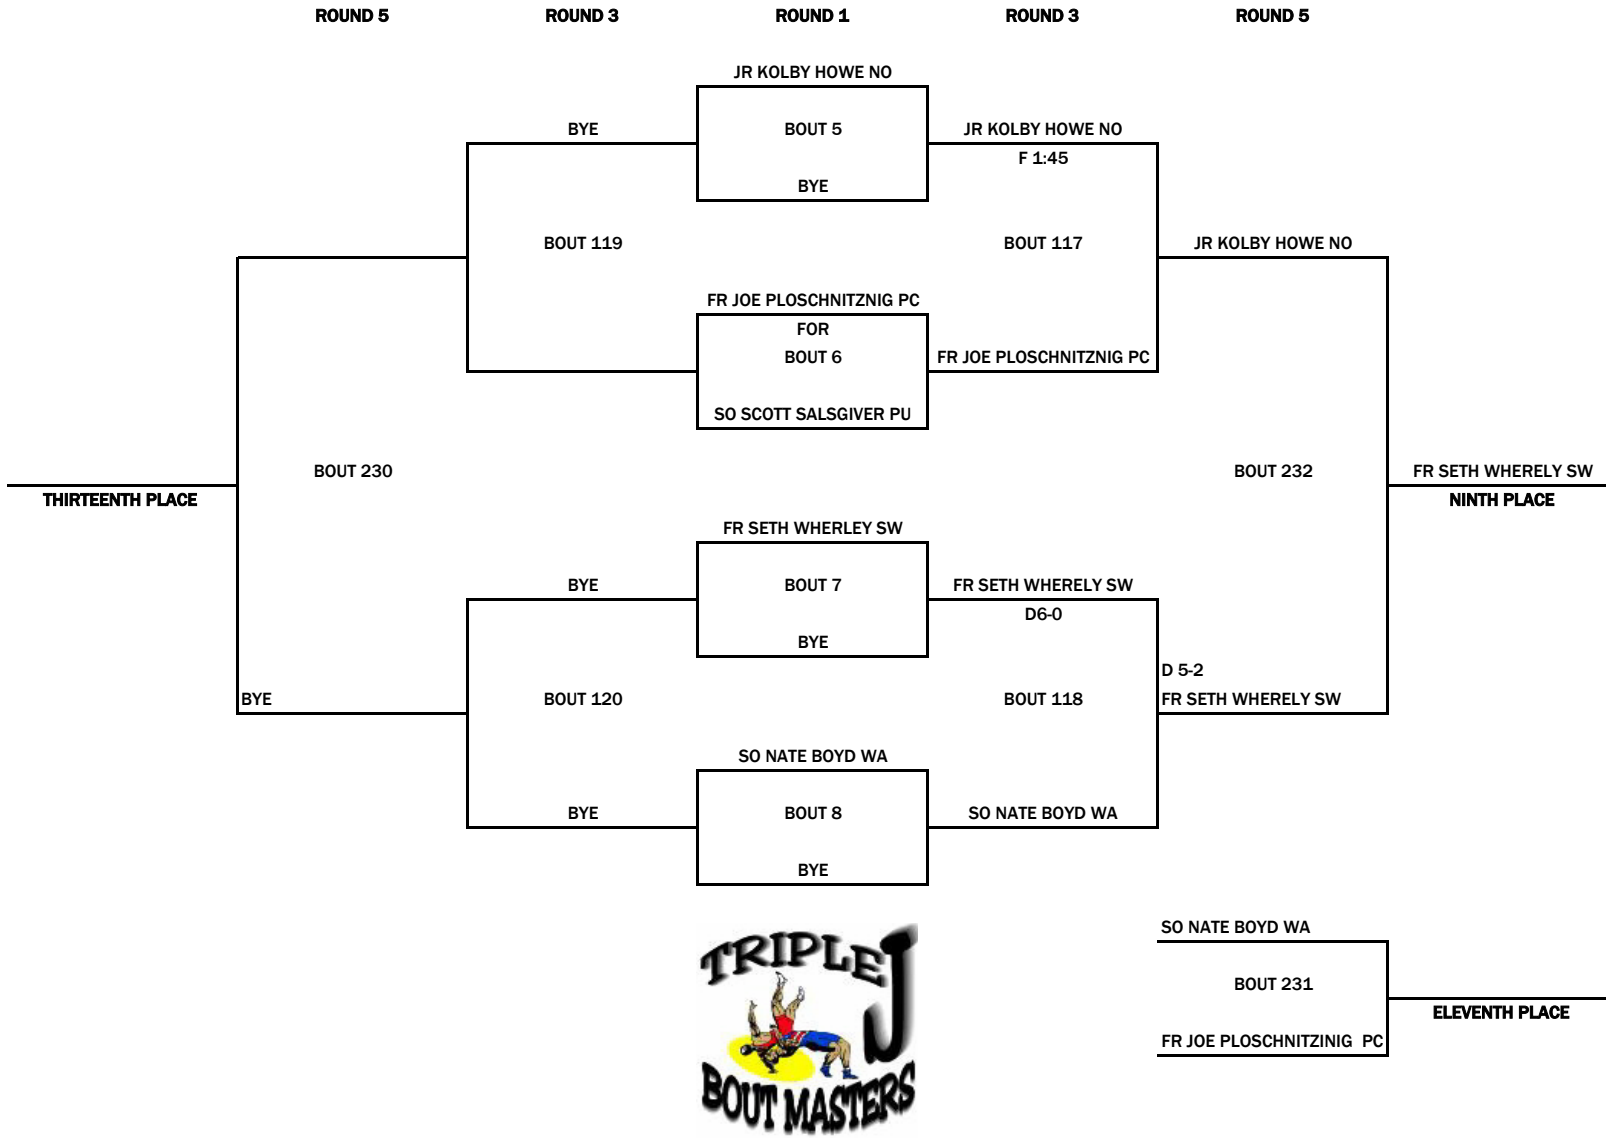

FOR

So Nate Boyd Wa 5-13

2007 NEW OXFORD INVITATIONAL WRESTLING TOURNAMENT

112 lbs.

9th thru 16th

2007 NEW OXFORD INVITATIONAL WRESTLING TOURNAMENT

119 lbs.

POOL A ROUND 1