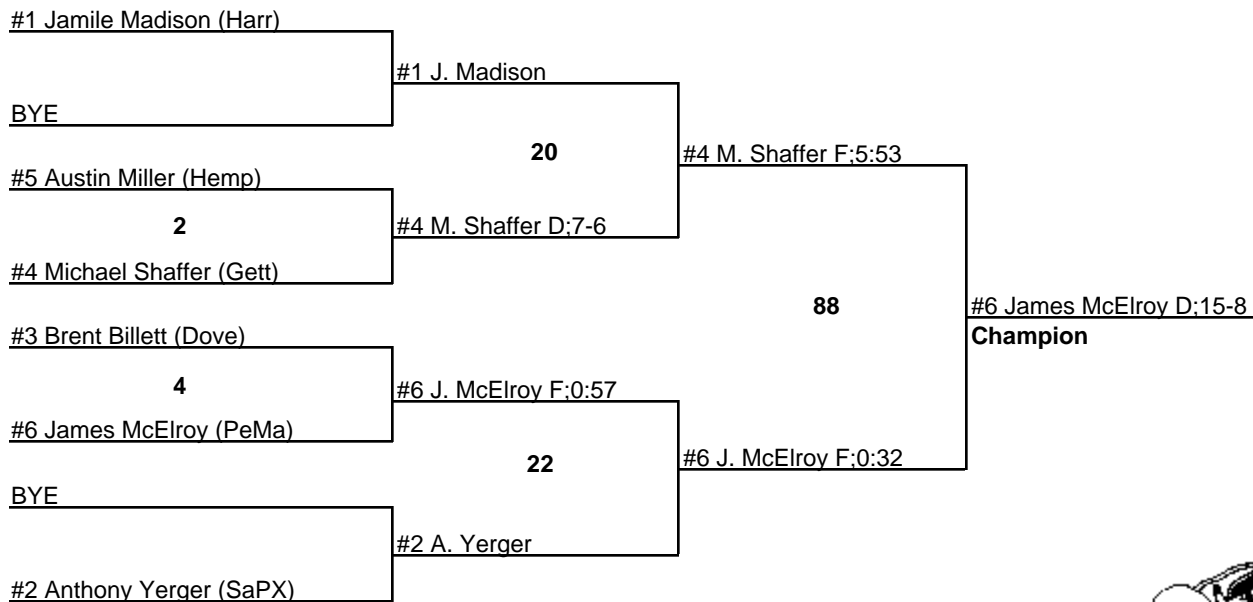

NEW OXFORD (9-15) INVITATIONAL WRESTLING TOURNAMENT

103

26 January 2008

NEW OXFORD (9-15) INVITATIONAL WRESTLING TOURNAMENT

112

26 January 2008

NEW OXFORD (9-15) INVITATIONAL WRESTLING TOURNAMENT

119

26 January 2008

NEW OXFORD (9-15) INVITATIONAL WRESTLING TOURNAMENT

125

26 January 2008

NEW OXFORD (9-15) INVITATIONAL WRESTLING TOURNAMENT

130

26 January 2008

NEW OXFORD (9-15) INVITATIONAL WRESTLING TOURNAMENT

135

26 January 2008

NEW OXFORD (9-15) INVITATIONAL WRESTLING TOURNAMENT

140

26 January 2008

NEW OXFORD (9-15) INVITATIONAL WRESTLING TOURNAMENT

160

26 January 2008