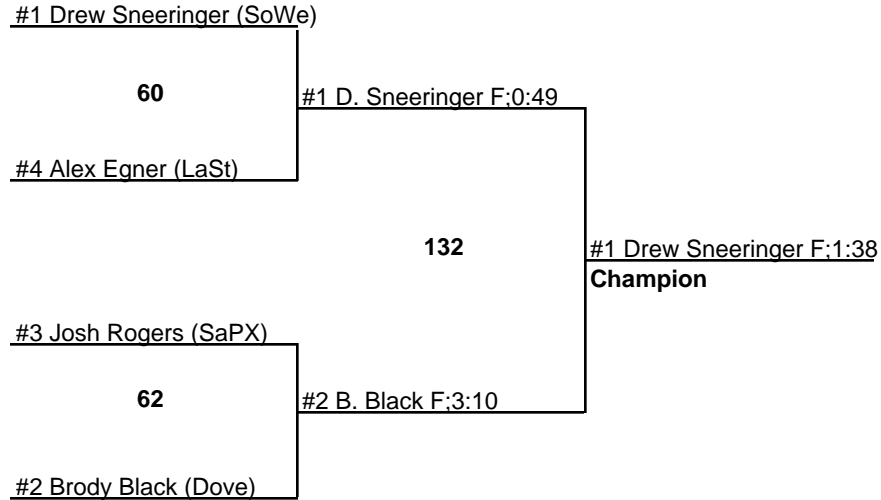

135

26 January 2008

NEW OXFORD (9-15) INVITATIONAL WRESTLING TOURNAMENT

140

26 January 2008

NEW OXFORD (9-15) INVITATIONAL WRESTLING TOURNAMENT

160

26 January 2008

NEW OXFORD (9-15) INVITATIONAL WRESTLING TOURNAMENT

171

26 January 2008

NEW OXFORD (9-15) INVITATIONAL WRESTLING TOURNAMENT

189

26 January 2008

NEW OXFORD (9-15) INVITATIONAL WRESTLING TOURNAMENT

215