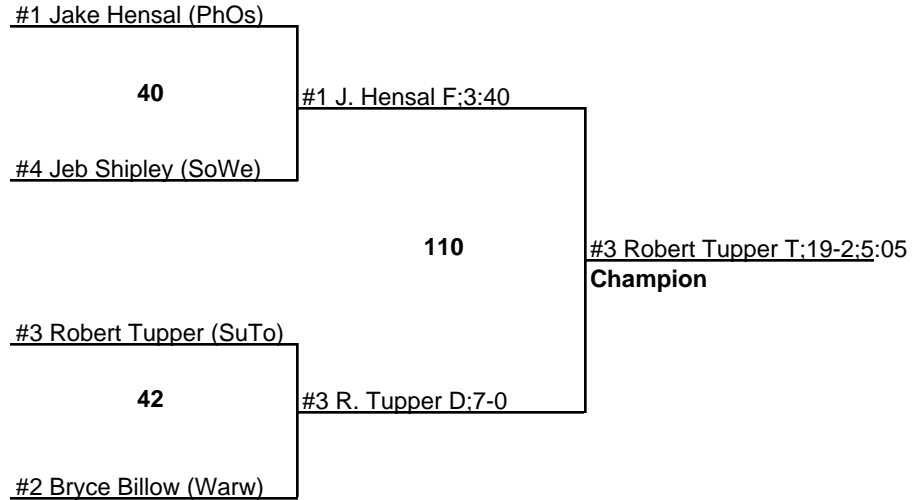

NEW OXFORD (9-15) INVITATIONAL WRESTLING TOURNAMENT

103

26 January 2008

NEW OXFORD (9-15) INVITATIONAL WRESTLING TOURNAMENT

112

26 January 2008

NEW OXFORD (9-15) INVITATIONAL WRESTLING TOURNAMENT

119

26 January 2008

NEW OXFORD (9-15) INVITATIONAL WRESTLING TOURNAMENT

125

26 January 2008

NEW OXFORD (9-15) INVITATIONAL WRESTLING TOURNAMENT

130

26 January 2008

NEW OXFORD (9-15) INVITATIONAL WRESTLING TOURNAMENT

135

26 January 2008

NEW OXFORD (9-15) INVITATIONAL WRESTLING TOURNAMENT

140

26 January 2008

NEW OXFORD (9-15) INVITATIONAL WRESTLING TOURNAMENT

160

26 January 2008