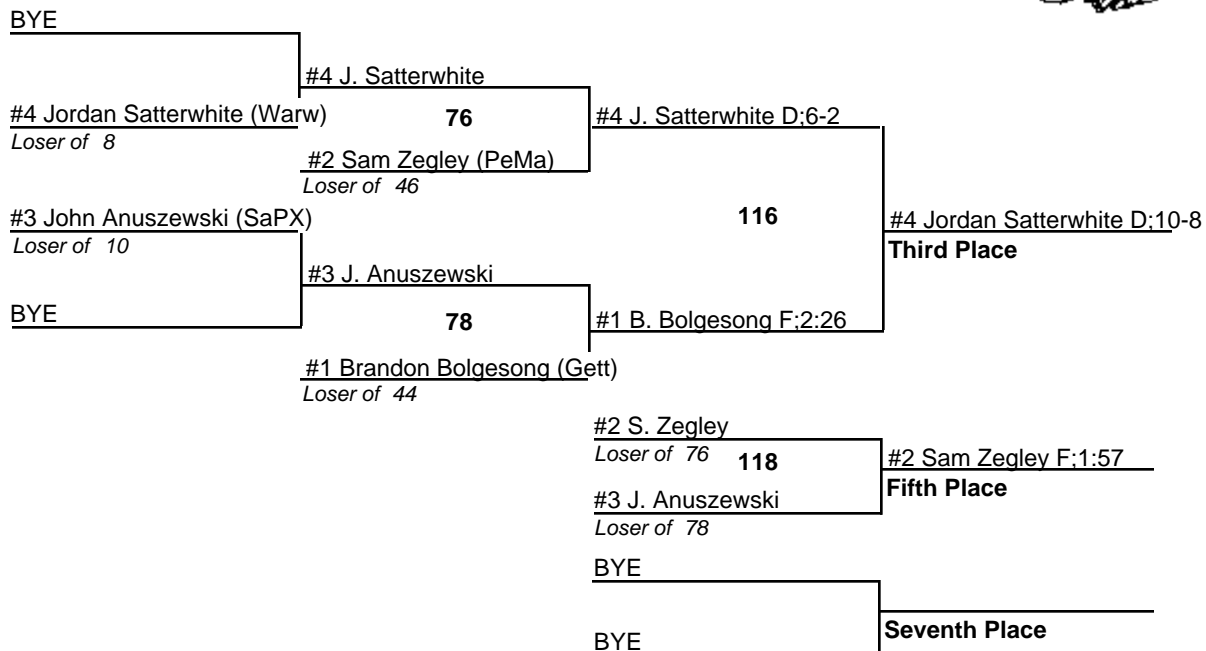

26 January 2008

NEW OXFORD (9-15) INVITATIONAL WRESTLING TOURNAMENT

125

26 January 2008

NEW OXFORD (9-15) INVITATIONAL WRESTLING TOURNAMENT

130

26 January 2008

NEW OXFORD (9-15) INVITATIONAL WRESTLING TOURNAMENT

135

26 January 2008

NEW OXFORD (9-15) INVITATIONAL WRESTLING TOURNAMENT

140

26 January 2008

NEW OXFORD (9-15) INVITATIONAL WRESTLING TOURNAMENT

160

26 January 2008

NEW OXFORD (9-15) INVITATIONAL WRESTLING TOURNAMENT

171

26 January 2008

NEW OXFORD (9-15) INVITATIONAL WRESTLING TOURNAMENT

189

26 January 2008

NEW OXFORD (9-15) INVITATIONAL WRESTLING TOURNAMENT

215