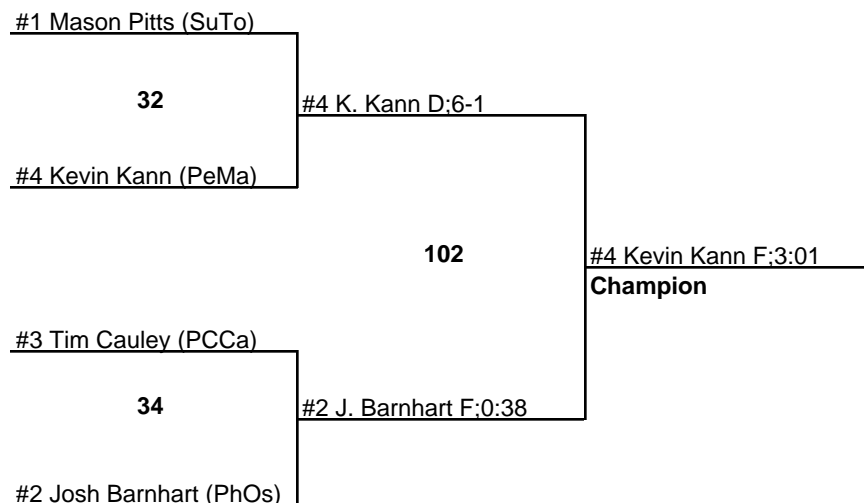

NEW OXFORD (9-15) INVITATIONAL WRESTLING TOURNAMENT

103

26 January 2008

NEW OXFORD (9-15) INVITATIONAL WRESTLING TOURNAMENT

112

26 January 2008

NEW OXFORD (9-15) INVITATIONAL WRESTLING TOURNAMENT

119

26 January 2008

NEW OXFORD (9-15) INVITATIONAL WRESTLING TOURNAMENT

125

26 January 2008

NEW OXFORD (9-15) INVITATIONAL WRESTLING TOURNAMENT

130

26 January 2008

NEW OXFORD (9-15) INVITATIONAL WRESTLING TOURNAMENT

135

26 January 2008

NEW OXFORD (9-15) INVITATIONAL WRESTLING TOURNAMENT

140

26 January 2008

NEW OXFORD (9-15) INVITATIONAL WRESTLING TOURNAMENT

160

26 January 2008