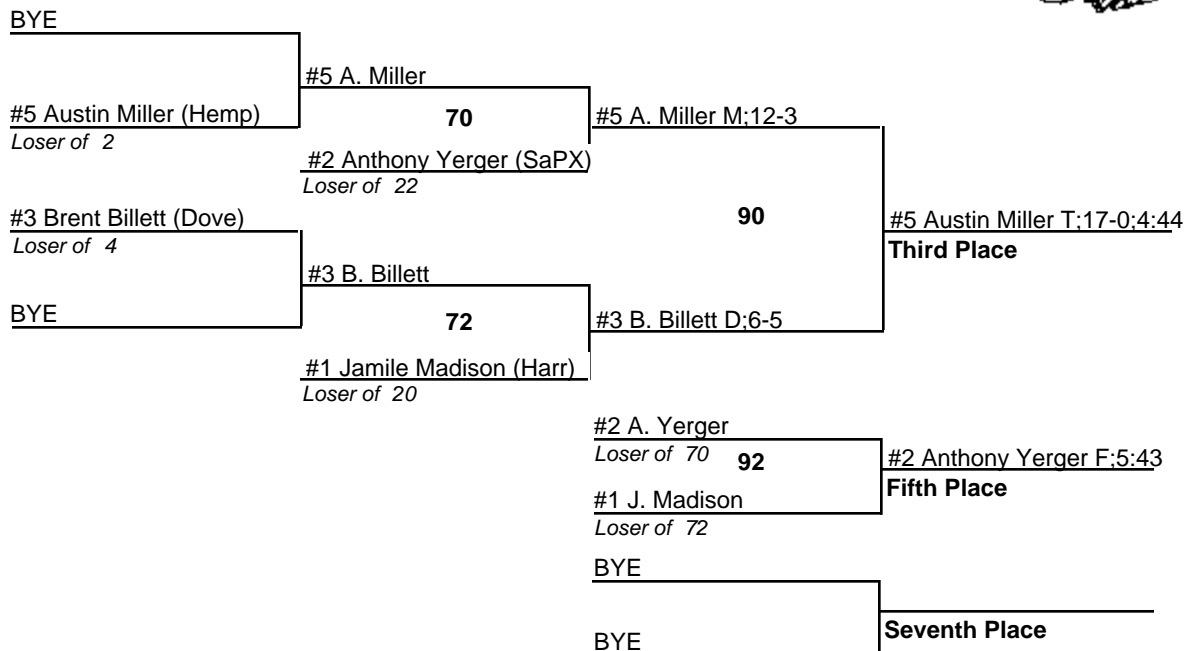

NEW OXFORD (9-15) INVITATIONAL WRESTLING TOURNAMENT

103

26 January 2008

NEW OXFORD (9-15) INVITATIONAL WRESTLING TOURNAMENT

112

26 January 2008

NEW OXFORD (9-15) INVITATIONAL WRESTLING TOURNAMENT

119

26 January 2008

NEW OXFORD (9-15) INVITATIONAL WRESTLING TOURNAMENT

125

26 January 2008

NEW OXFORD (9-15) INVITATIONAL WRESTLING TOURNAMENT

130

26 January 2008

NEW OXFORD (9-15) INVITATIONAL WRESTLING TOURNAMENT

135

26 January 2008

NEW OXFORD (9-15) INVITATIONAL WRESTLING TOURNAMENT

140

26 January 2008

NEW OXFORD (9-15) INVITATIONAL WRESTLING TOURNAMENT

160

26 January 2008