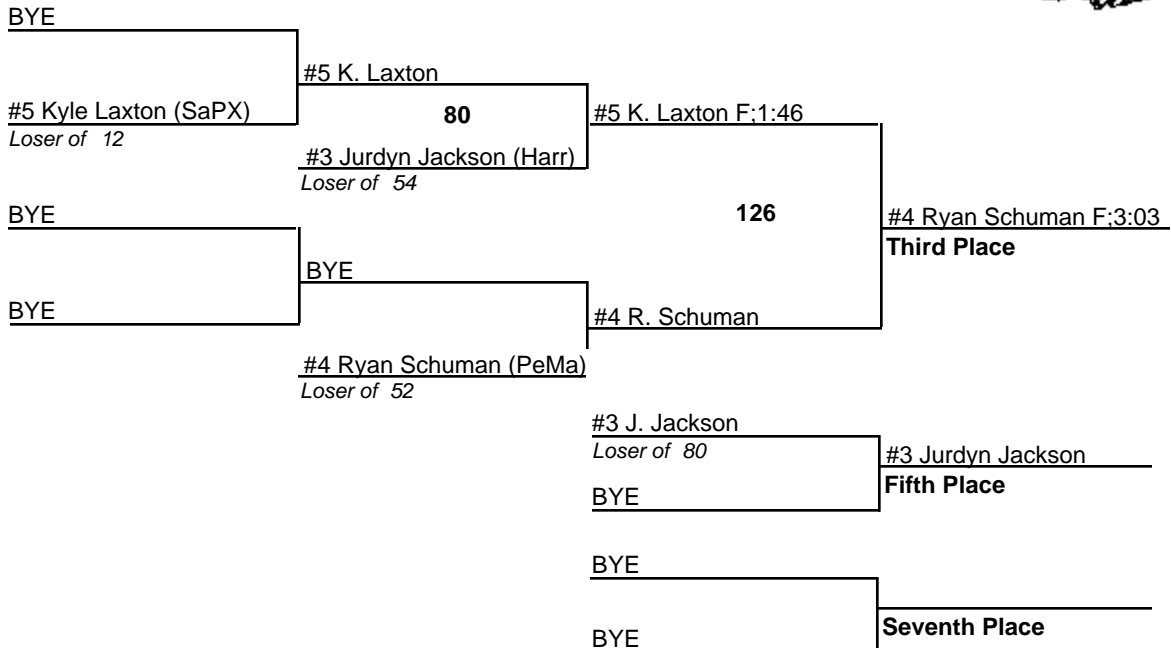

26 January 2008

NEW OXFORD (9-15) INVITATIONAL WRESTLING TOURNAMENT

125

26 January 2008

NEW OXFORD (9-15) INVITATIONAL WRESTLING TOURNAMENT

130

26 January 2008

NEW OXFORD (9-15) INVITATIONAL WRESTLING TOURNAMENT

135

26 January 2008

NEW OXFORD (9-15) INVITATIONAL WRESTLING TOURNAMENT

140

26 January 2008

NEW OXFORD (9-15) INVITATIONAL WRESTLING TOURNAMENT

160

26 January 2008

NEW OXFORD (9-15) INVITATIONAL WRESTLING TOURNAMENT

171

26 January 2008

NEW OXFORD (9-15) INVITATIONAL WRESTLING TOURNAMENT

189

26 January 2008

NEW OXFORD (9-15) INVITATIONAL WRESTLING TOURNAMENT

215