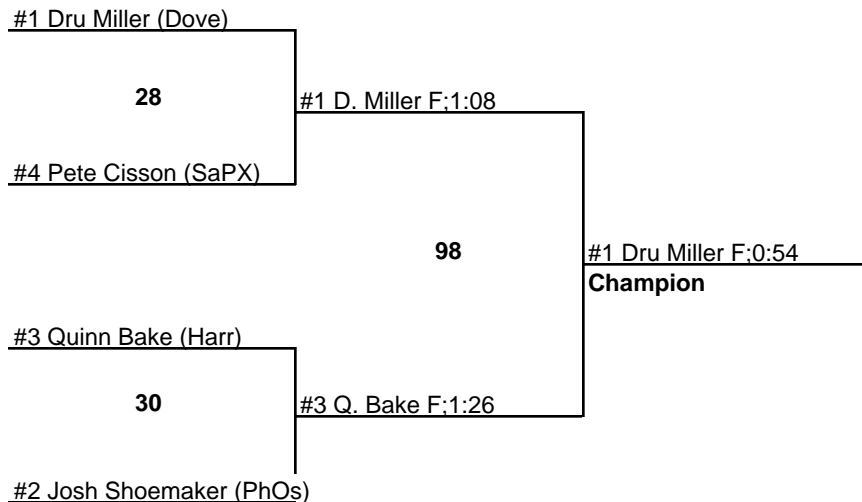

NEW OXFORD (9-15) INVITATIONAL WRESTLING TOURNAMENT

103

26 January 2008

NEW OXFORD (9-15) INVITATIONAL WRESTLING TOURNAMENT

112

26 January 2008

NEW OXFORD (9-15) INVITATIONAL WRESTLING TOURNAMENT

119

26 January 2008

NEW OXFORD (9-15) INVITATIONAL WRESTLING TOURNAMENT

125

26 January 2008

NEW OXFORD (9-15) INVITATIONAL WRESTLING TOURNAMENT

130

26 January 2008

NEW OXFORD (9-15) INVITATIONAL WRESTLING TOURNAMENT

135

26 January 2008

NEW OXFORD (9-15) INVITATIONAL WRESTLING TOURNAMENT

140

26 January 2008

NEW OXFORD (9-15) INVITATIONAL WRESTLING TOURNAMENT

160

26 January 2008