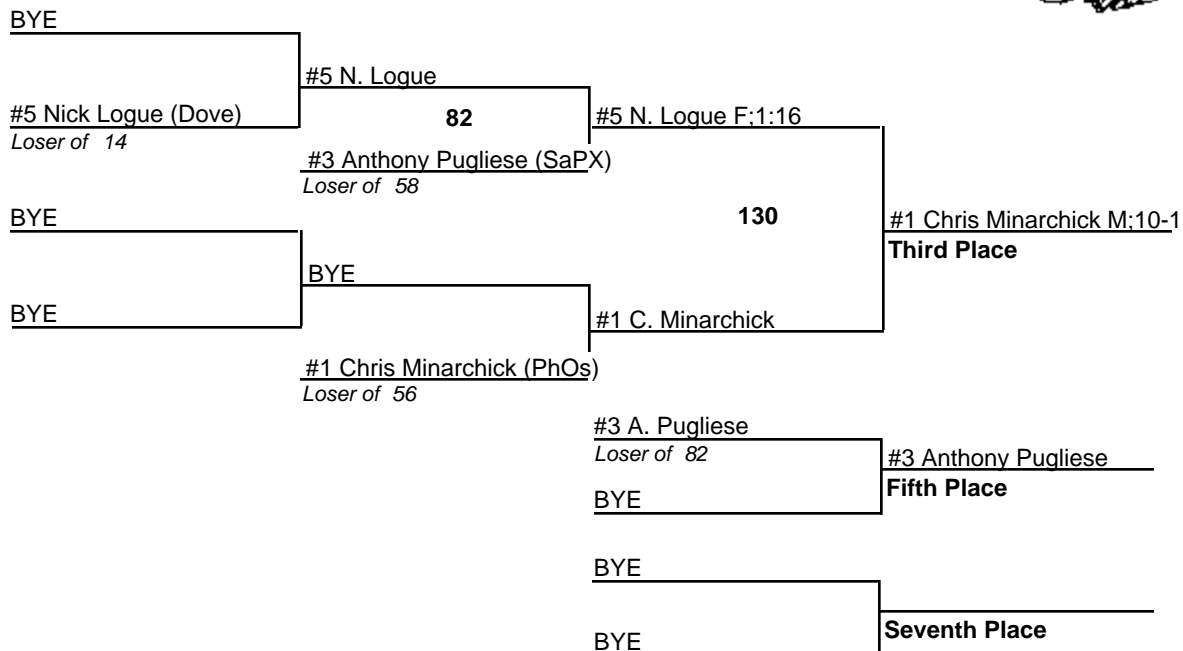

26 January 2008

NEW OXFORD (9-15) INVITATIONAL WRESTLING TOURNAMENT

125

26 January 2008

NEW OXFORD (9-15) INVITATIONAL WRESTLING TOURNAMENT

130

26 January 2008

NEW OXFORD (9-15) INVITATIONAL WRESTLING TOURNAMENT

135

26 January 2008

NEW OXFORD (9-15) INVITATIONAL WRESTLING TOURNAMENT

140

26 January 2008

NEW OXFORD (9-15) INVITATIONAL WRESTLING TOURNAMENT

160

26 January 2008

NEW OXFORD (9-15) INVITATIONAL WRESTLING TOURNAMENT

171

26 January 2008

NEW OXFORD (9-15) INVITATIONAL WRESTLING TOURNAMENT

189

26 January 2008

NEW OXFORD (9-15) INVITATIONAL WRESTLING TOURNAMENT

215