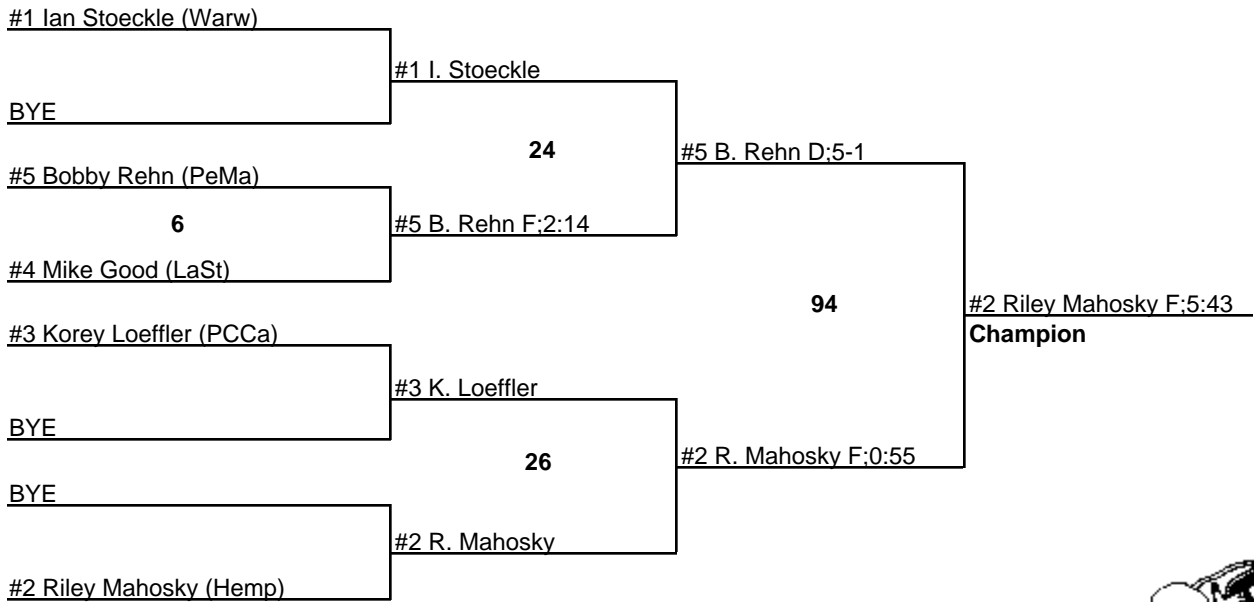

NEW OXFORD (9-15) INVITATIONAL WRESTLING TOURNAMENT

103

26 January 2008

NEW OXFORD (9-15) INVITATIONAL WRESTLING TOURNAMENT

112

26 January 2008

NEW OXFORD (9-15) INVITATIONAL WRESTLING TOURNAMENT

119

26 January 2008

NEW OXFORD (9-15) INVITATIONAL WRESTLING TOURNAMENT

125

26 January 2008

NEW OXFORD (9-15) INVITATIONAL WRESTLING TOURNAMENT

130

26 January 2008

NEW OXFORD (9-15) INVITATIONAL WRESTLING TOURNAMENT

135

26 January 2008

NEW OXFORD (9-15) INVITATIONAL WRESTLING TOURNAMENT

140

26 January 2008

NEW OXFORD (9-15) INVITATIONAL WRESTLING TOURNAMENT

160

26 January 2008