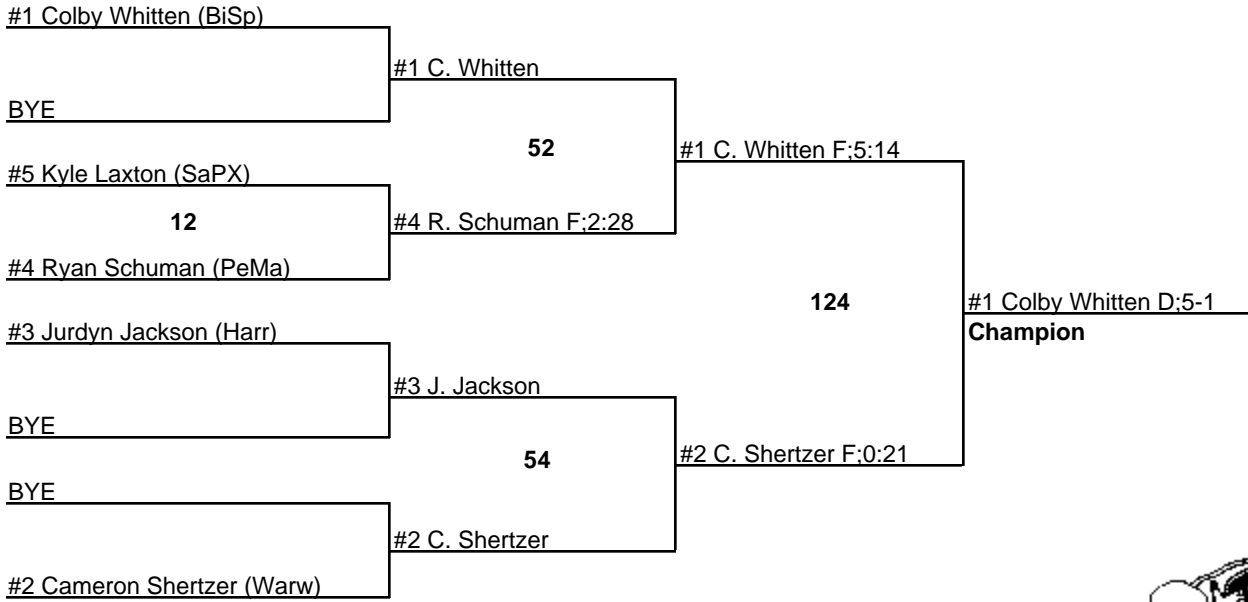

26 January 2008

NEW OXFORD (9-15) INVITATIONAL WRESTLING TOURNAMENT

125

26 January 2008

NEW OXFORD (9-15) INVITATIONAL WRESTLING TOURNAMENT

130

26 January 2008

NEW OXFORD (9-15) INVITATIONAL WRESTLING TOURNAMENT

135

26 January 2008

NEW OXFORD (9-15) INVITATIONAL WRESTLING TOURNAMENT

140

26 January 2008

NEW OXFORD (9-15) INVITATIONAL WRESTLING TOURNAMENT

160

26 January 2008

NEW OXFORD (9-15) INVITATIONAL WRESTLING TOURNAMENT

171

26 January 2008

NEW OXFORD (9-15) INVITATIONAL WRESTLING TOURNAMENT

189

26 January 2008

NEW OXFORD (9-15) INVITATIONAL WRESTLING TOURNAMENT

215