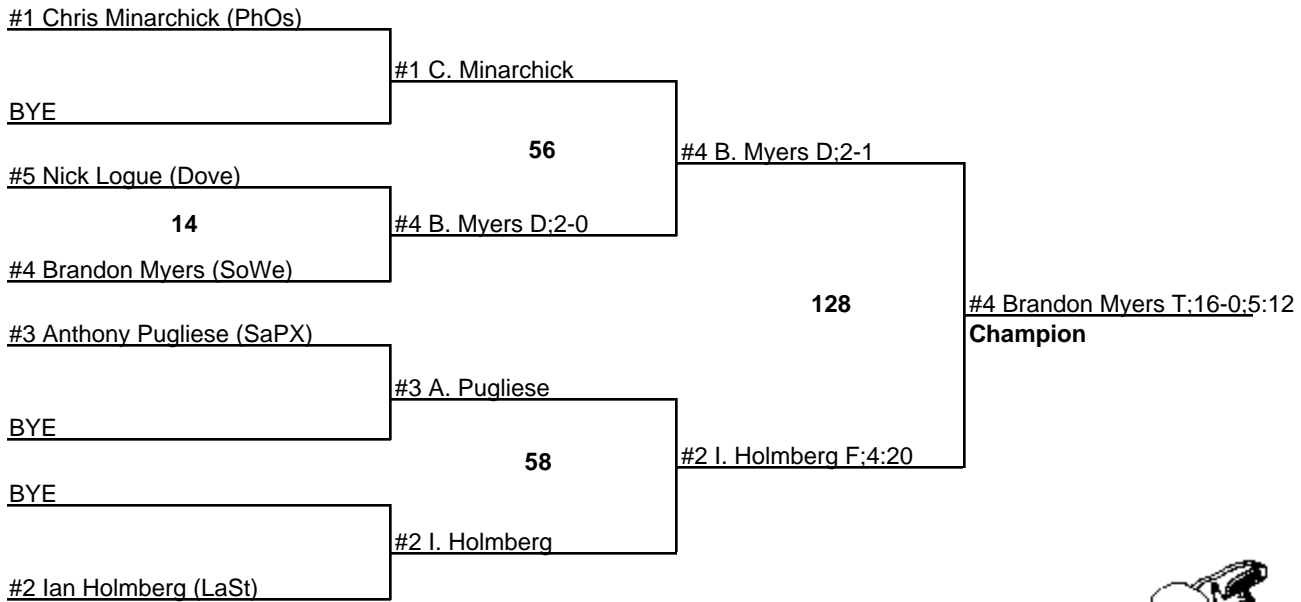

26 January 2008

NEW OXFORD (9-15) INVITATIONAL WRESTLING TOURNAMENT

125

26 January 2008

NEW OXFORD (9-15) INVITATIONAL WRESTLING TOURNAMENT

130

26 January 2008

NEW OXFORD (9-15) INVITATIONAL WRESTLING TOURNAMENT

135

26 January 2008

NEW OXFORD (9-15) INVITATIONAL WRESTLING TOURNAMENT

140

26 January 2008

NEW OXFORD (9-15) INVITATIONAL WRESTLING TOURNAMENT

160

26 January 2008

NEW OXFORD (9-15) INVITATIONAL WRESTLING TOURNAMENT

171

26 January 2008

NEW OXFORD (9-15) INVITATIONAL WRESTLING TOURNAMENT

189

26 January 2008

NEW OXFORD (9-15) INVITATIONAL WRESTLING TOURNAMENT

215