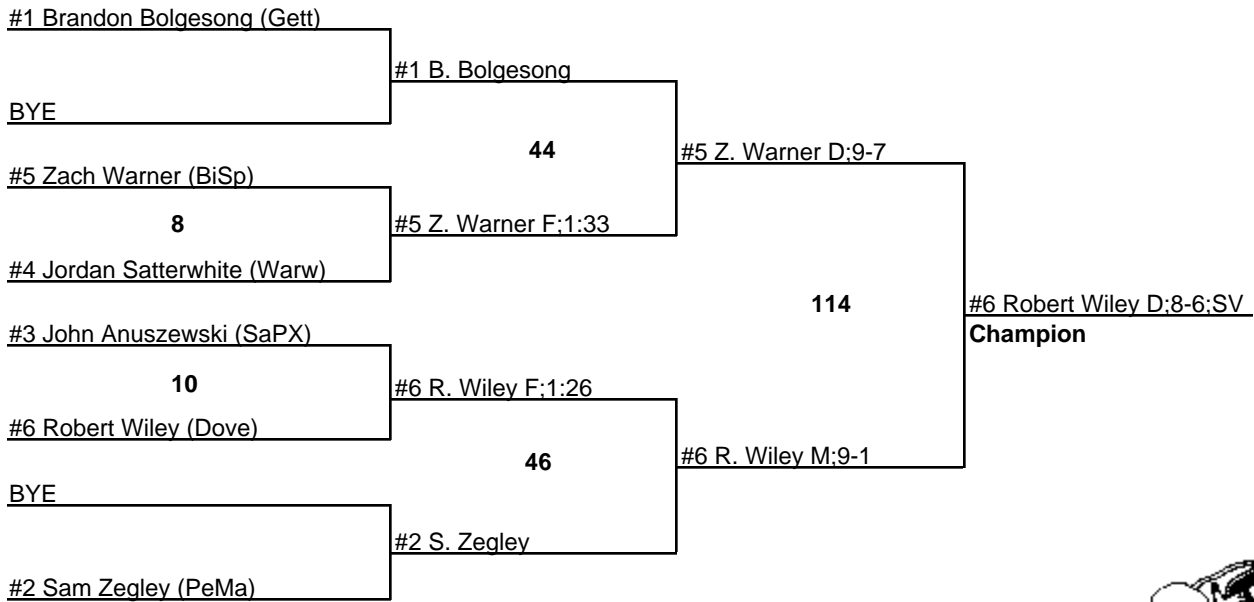

26 January 2008

NEW OXFORD (9-15) INVITATIONAL WRESTLING TOURNAMENT

125

26 January 2008

NEW OXFORD (9-15) INVITATIONAL WRESTLING TOURNAMENT

130

26 January 2008

NEW OXFORD (9-15) INVITATIONAL WRESTLING TOURNAMENT

135

26 January 2008

NEW OXFORD (9-15) INVITATIONAL WRESTLING TOURNAMENT

140

26 January 2008

NEW OXFORD (9-15) INVITATIONAL WRESTLING TOURNAMENT

160

26 January 2008

NEW OXFORD (9-15) INVITATIONAL WRESTLING TOURNAMENT

171

26 January 2008

NEW OXFORD (9-15) INVITATIONAL WRESTLING TOURNAMENT

189

26 January 2008

NEW OXFORD (9-15) INVITATIONAL WRESTLING TOURNAMENT

215