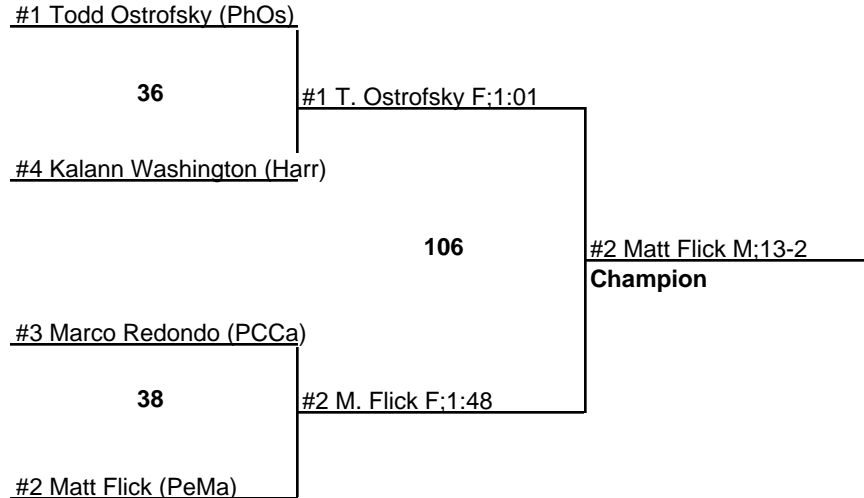

NEW OXFORD (9-15) INVITATIONAL WRESTLING TOURNAMENT

103

26 January 2008

NEW OXFORD (9-15) INVITATIONAL WRESTLING TOURNAMENT

112

26 January 2008

NEW OXFORD (9-15) INVITATIONAL WRESTLING TOURNAMENT

119

26 January 2008

NEW OXFORD (9-15) INVITATIONAL WRESTLING TOURNAMENT

125

26 January 2008

NEW OXFORD (9-15) INVITATIONAL WRESTLING TOURNAMENT

130

26 January 2008

NEW OXFORD (9-15) INVITATIONAL WRESTLING TOURNAMENT

135

26 January 2008

NEW OXFORD (9-15) INVITATIONAL WRESTLING TOURNAMENT

140

26 January 2008

NEW OXFORD (9-15) INVITATIONAL WRESTLING TOURNAMENT

160

26 January 2008