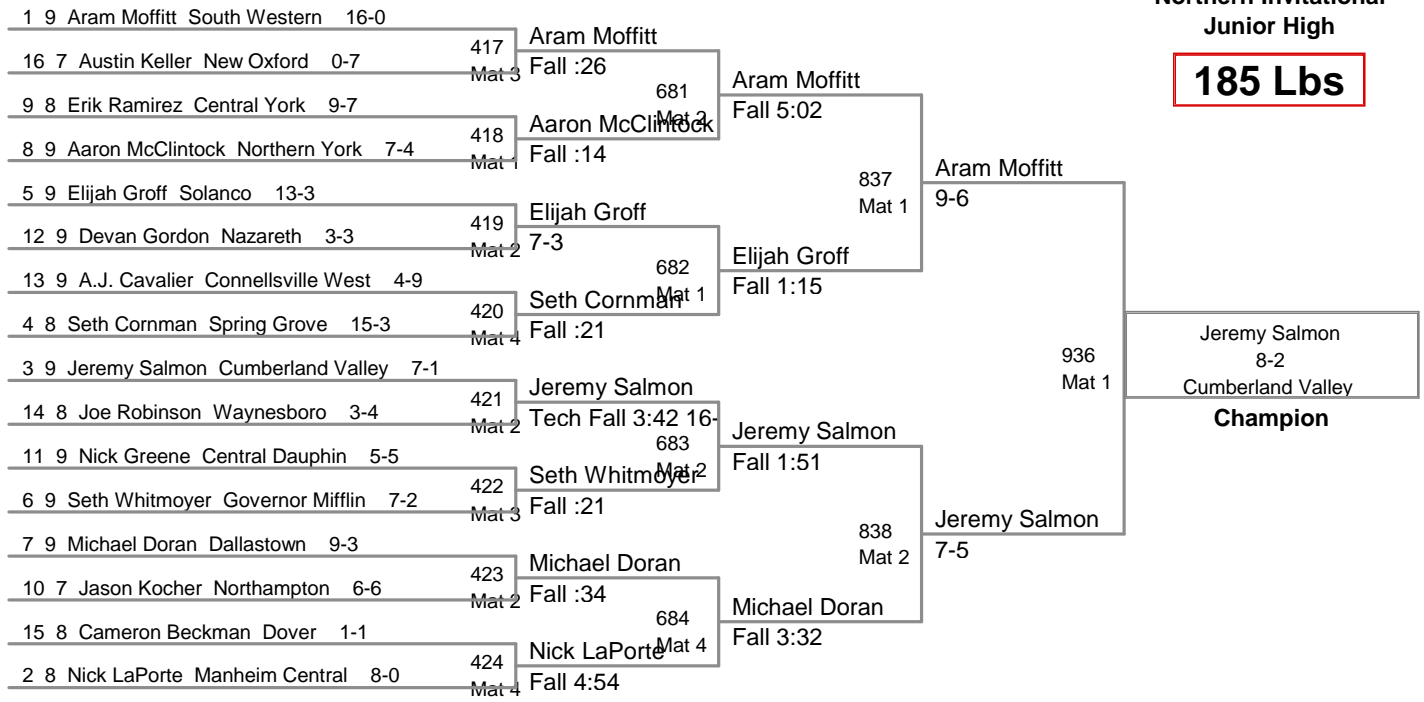

Northern Invitational
Junior High

122 Lbs

Northern Invitational
Junior High

155 Lbs

Northern Invitational
Junior High

165 Lbs

Northern Invitational
Junior High

185 Lbs