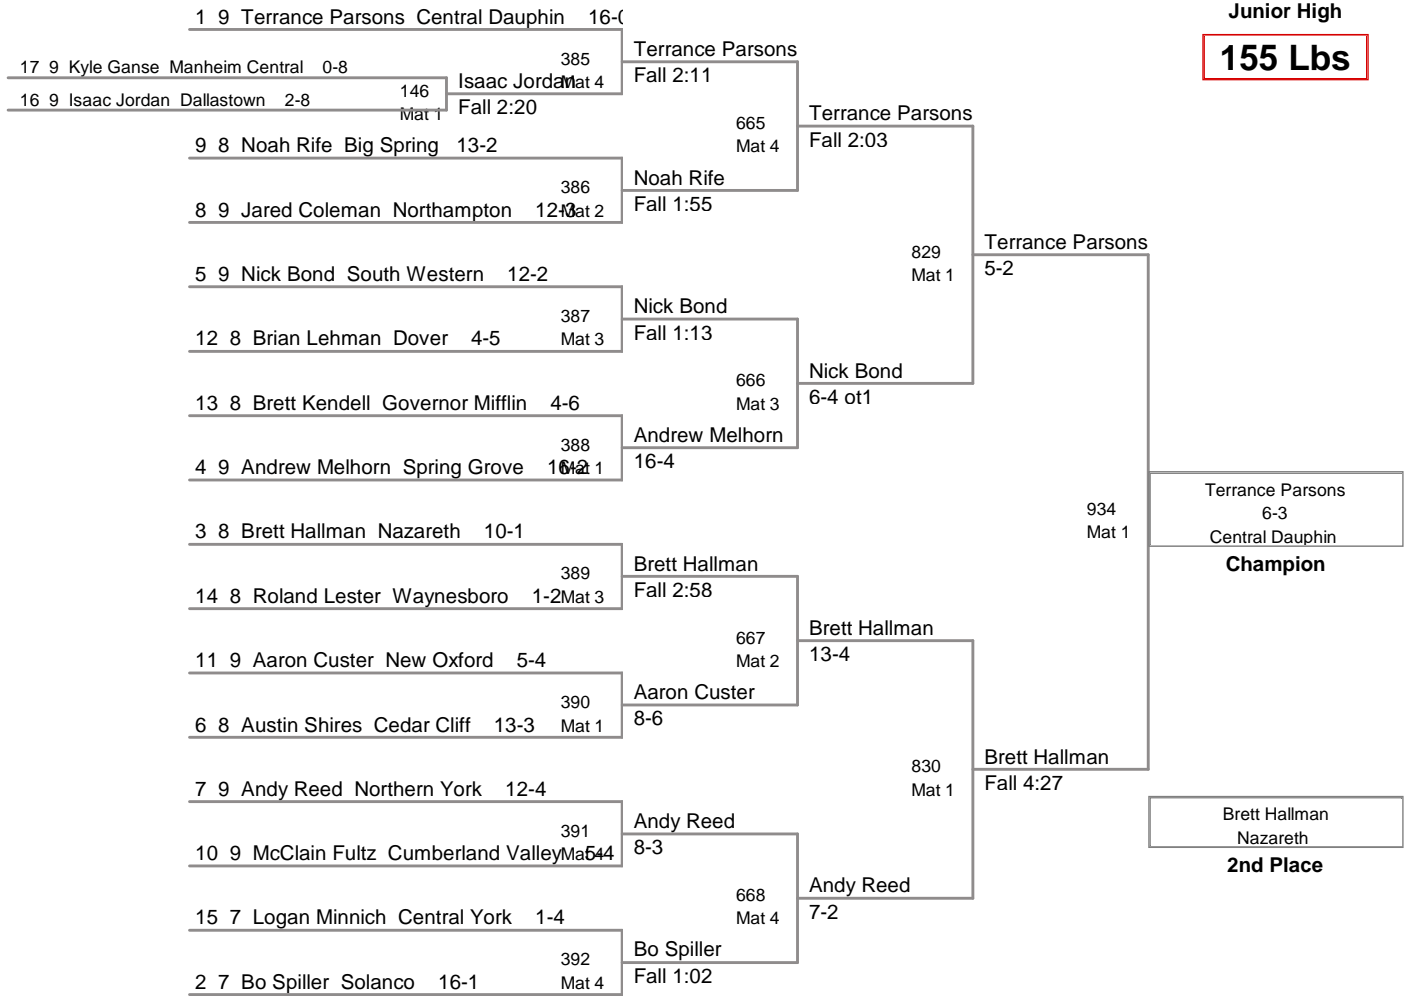

Northern Invitational
Junior High

155 Lbs