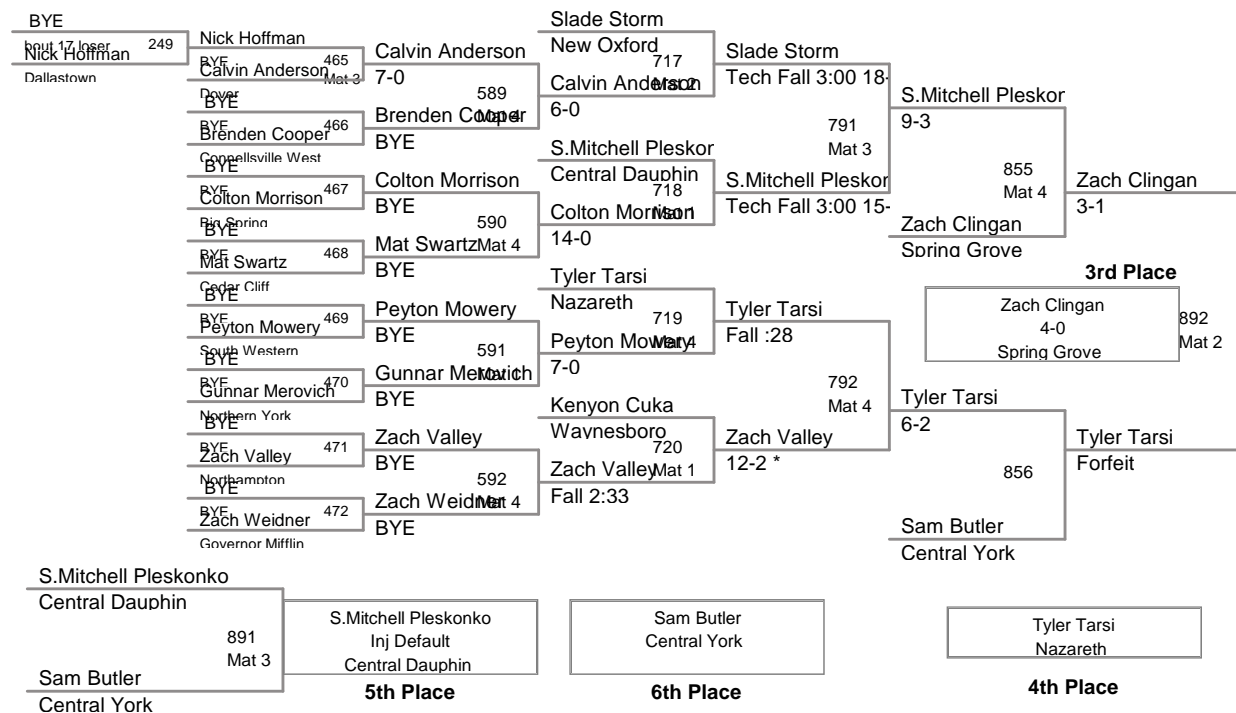

Northern Invitational
Junior High

90 Lbs