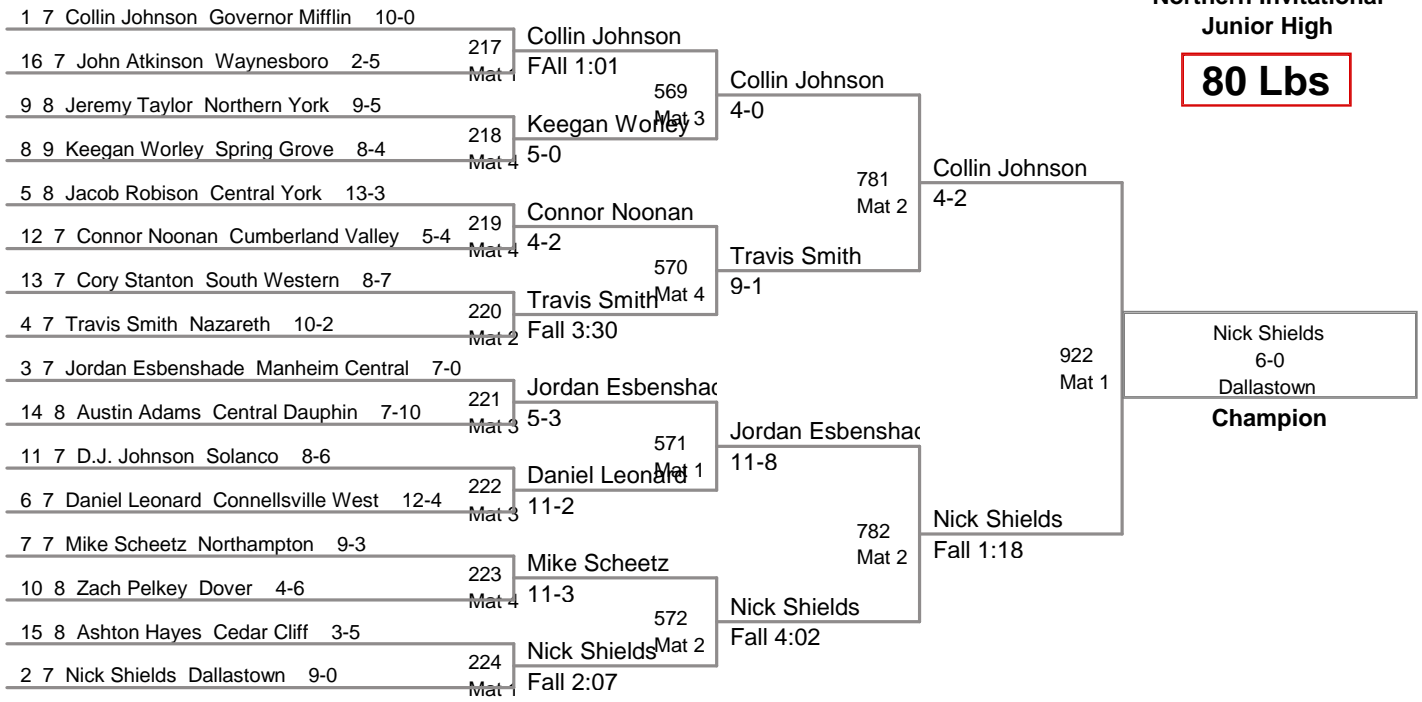

Northern Invitational
Junior High

80 Lbs