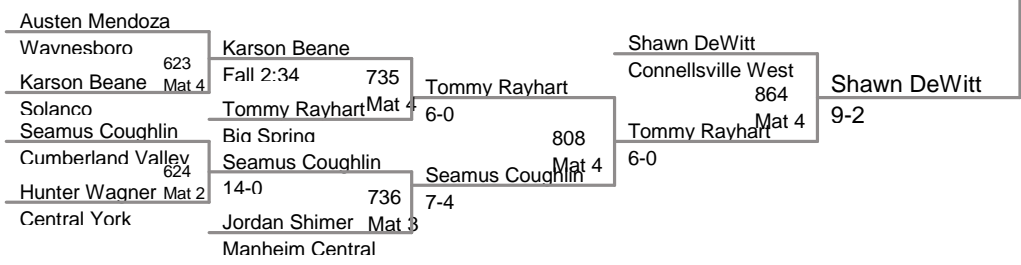

Northern Invitational
Junior High

95 Lbs

Northern Invitational
Junior High

100 Lbs

Northern Invitational
Junior High

105 Lbs

Northern Invitational
Junior High

110 Lbs