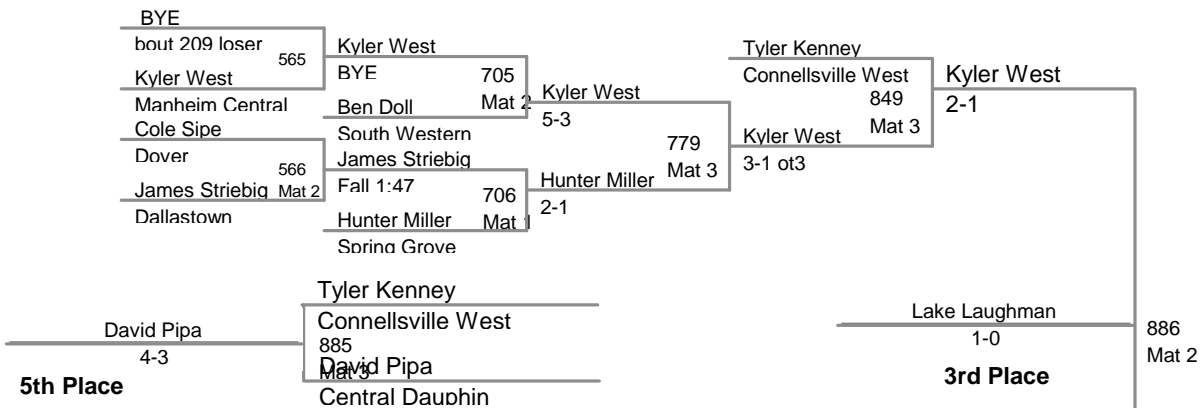

Northern Invitational

OW - Fredy Stroker - Cumberland Valley

TEAM	PTS	1	2	3	4	5	6	7	8
Nazareth	227.5	1	3	2	1	3	2		
Solanco	208	1	3	2	2		2		
Spring Grove	189		1	2	3	3	1		
Central Dauphin	173.5	4				3			
Northampton	160	2		3	1		1		
Cumberland Valley	158	4					1		
South Western	149.5	1	2		2	2	1		
Northern York	148	1		3	1	2			
Big Spring	144	2		2		1	1		
Governor Mifflin	142.5		3			1	3		
Dallastown	135.5	1	2			2	2		
Manheim Central	114	1	1		2		1		
Connellsville West	101.5			3	1		1		
New Oxford	91.5		1	1	1				
Dover	76				2	1			
Cedar Cliff	59		1		1		1		
Central York	49.5		1				1		
Waynesboro	42.5				1				

Northern Invitational
Junior High

75 Lbs