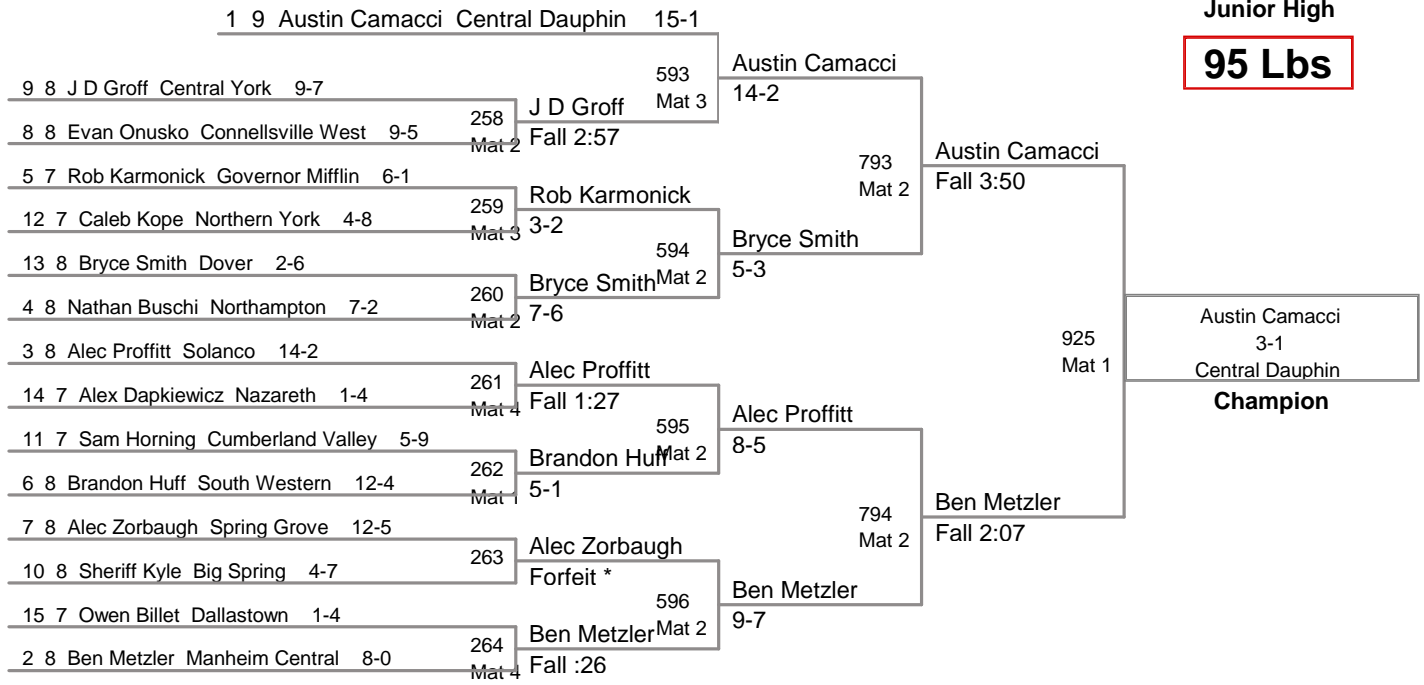

Northern Invitational
Junior High

95 Lbs