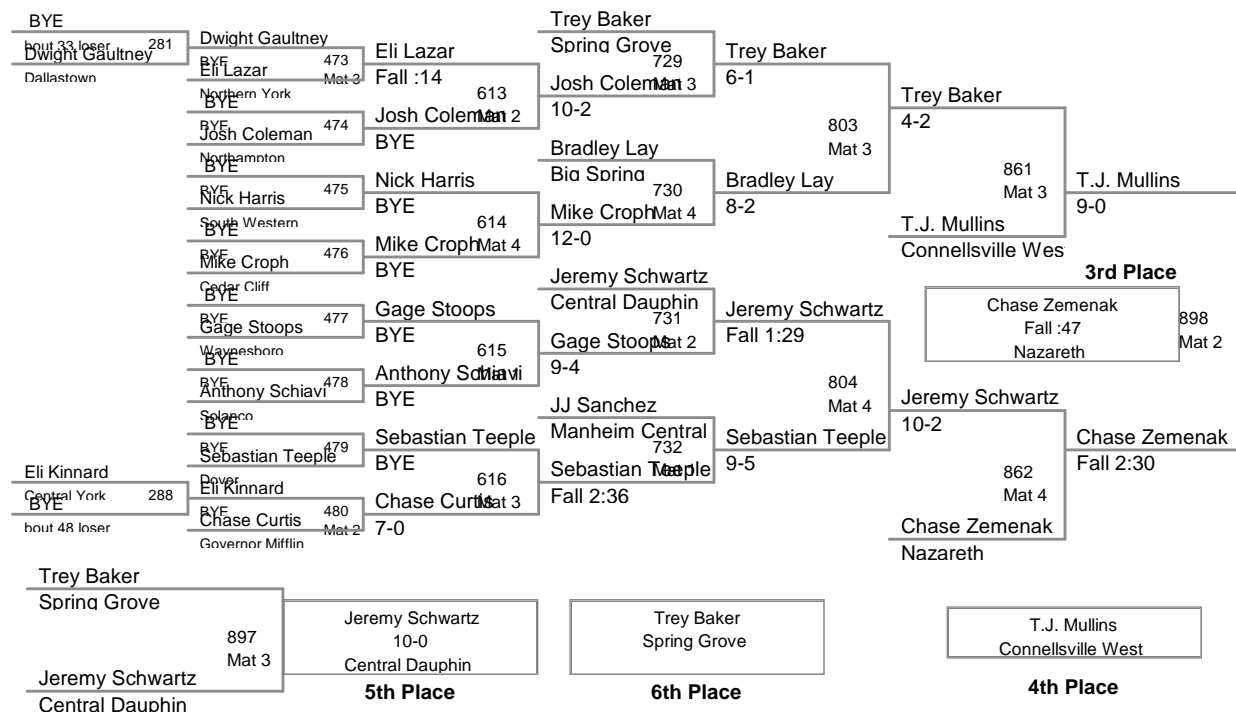

Northern Invitational
Junior High

105 Lbs