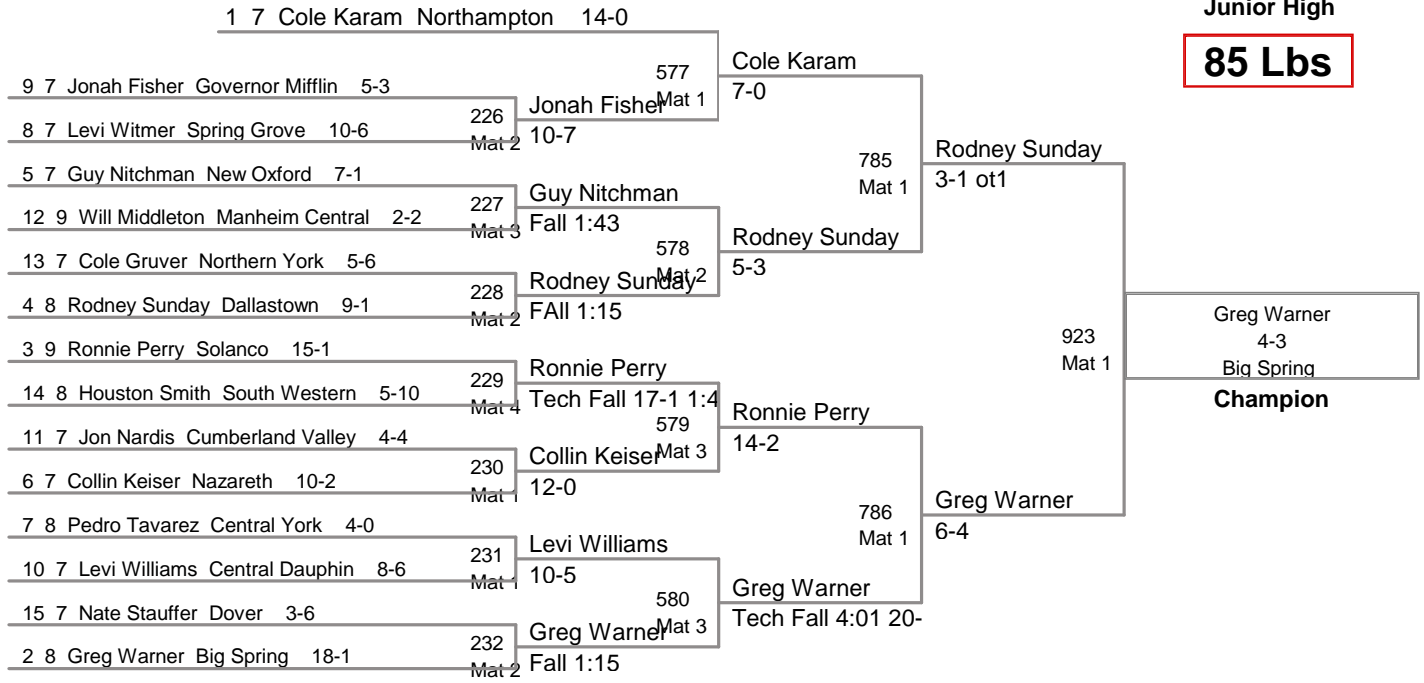

Northern Invitational
Junior High

85 Lbs