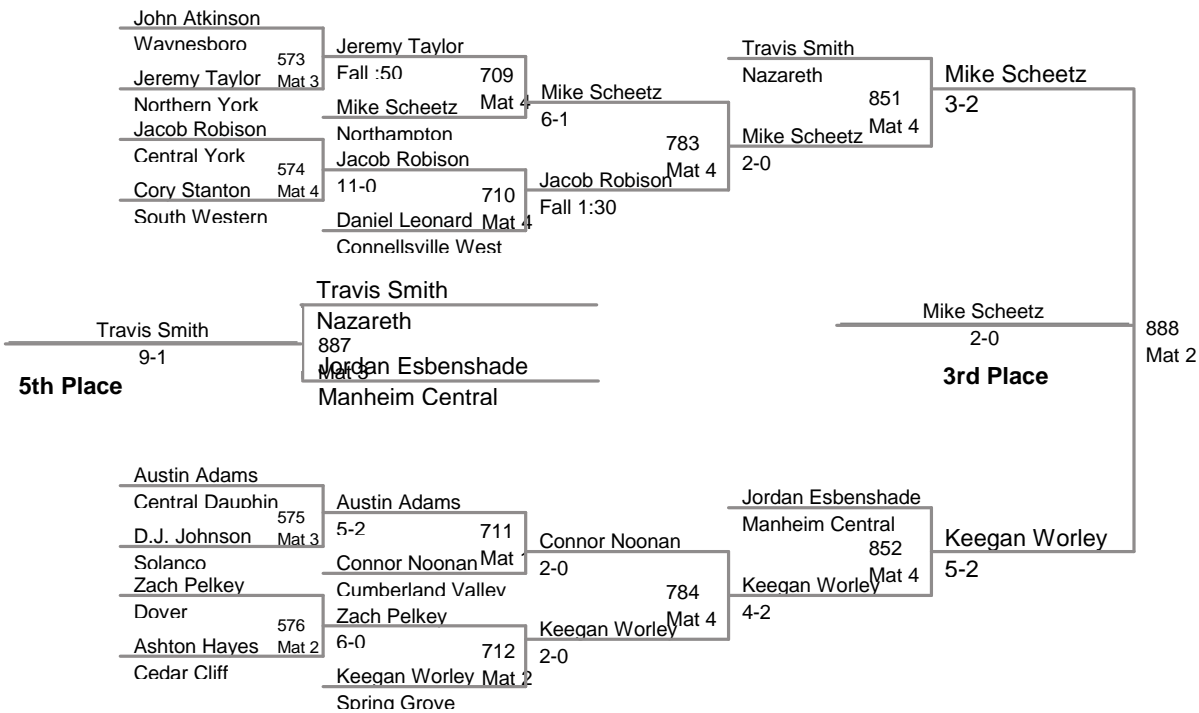

Northern Invitational
Junior High

80 Lbs