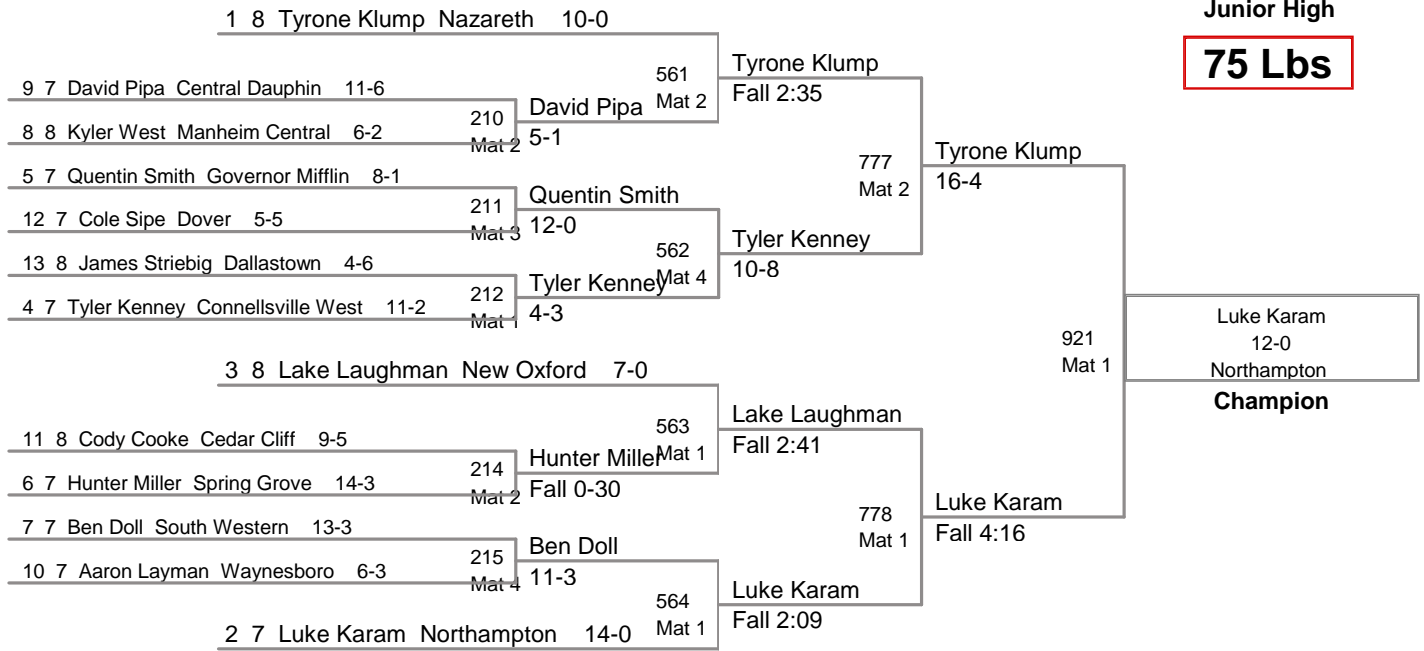

Northern Invitational

OW - Fredy Stroker - Cumberland Valley

TEAM	PTS	1	2	3	4	5	6	7	8
Nazareth	227.5	1	3	2	1	3	2		
Solanco	208	1	3	2	2		2		
Spring Grove	189		1	2	3	3	1		
Central Dauphin	173.5	4				3			
Northampton	160	2		3	1		1		
Cumberland Valley	158	4					1		
South Western	149.5	1	2		2	2	1		
Northern York	148	1		3	1	2			
Big Spring	144	2		2		1	1		
Governor Mifflin	142.5		3			1	3		
Dallastown	135.5	1	2			2	2		
Manheim Central	114	1	1		2		1		
Connellsville West	101.5			3	1		1		
New Oxford	91.5		1	1	1				
Dover	76				2	1			
Cedar Cliff	59		1		1		1		
Central York	49.5		1				1		
Waynesboro	42.5				1				

Northern Invitational
Junior High

75 Lbs