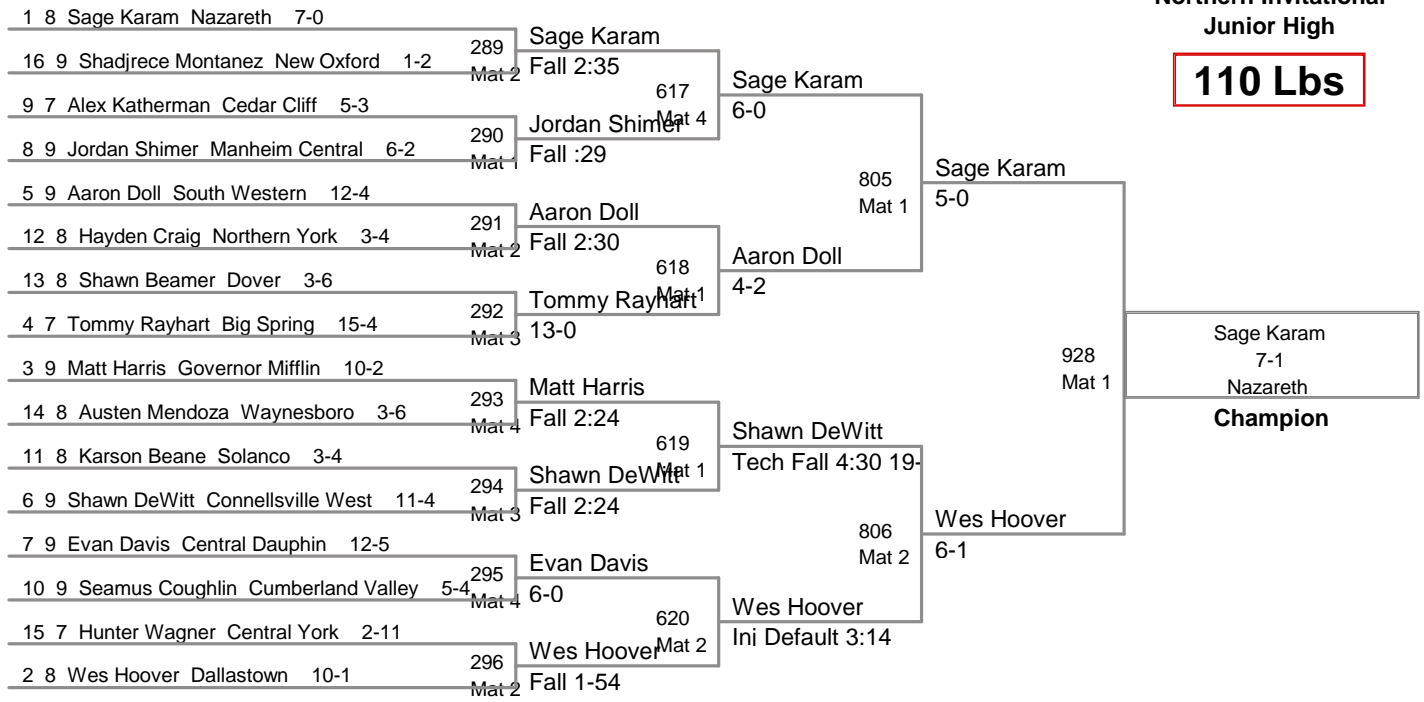

Northern Invitational
Junior High

110 Lbs