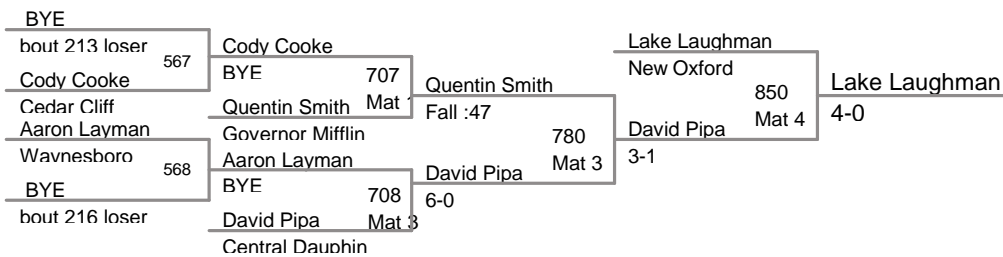

Northern Invitational

OW - Fredy Stroker - Cumberland Valley

TEAM	PTS	1	2	3	4	5	6	7	8
Nazareth	227.5	1	3	2	1	3	2		
Solanco	208	1	3	2	2		2		
Spring Grove	189		1	2	3	3	1		
Central Dauphin	173.5	4				3			
Northampton	160	2		3	1		1		
Cumberland Valley	158	4					1		
South Western	149.5	1	2		2	2	1		
Northern York	148	1		3	1	2			
Big Spring	144	2		2		1	1		
Governor Mifflin	142.5		3			1	3		
Dallastown	135.5	1	2			2	2		
Manheim Central	114	1	1		2		1		
Connellsville West	101.5			3	1		1		
New Oxford	91.5		1	1	1				
Dover	76				2	1			
Cedar Cliff	59		1		1		1		
Central York	49.5		1				1		
Waynesboro	42.5				1				

Northern Invitational
Junior High

75 Lbs