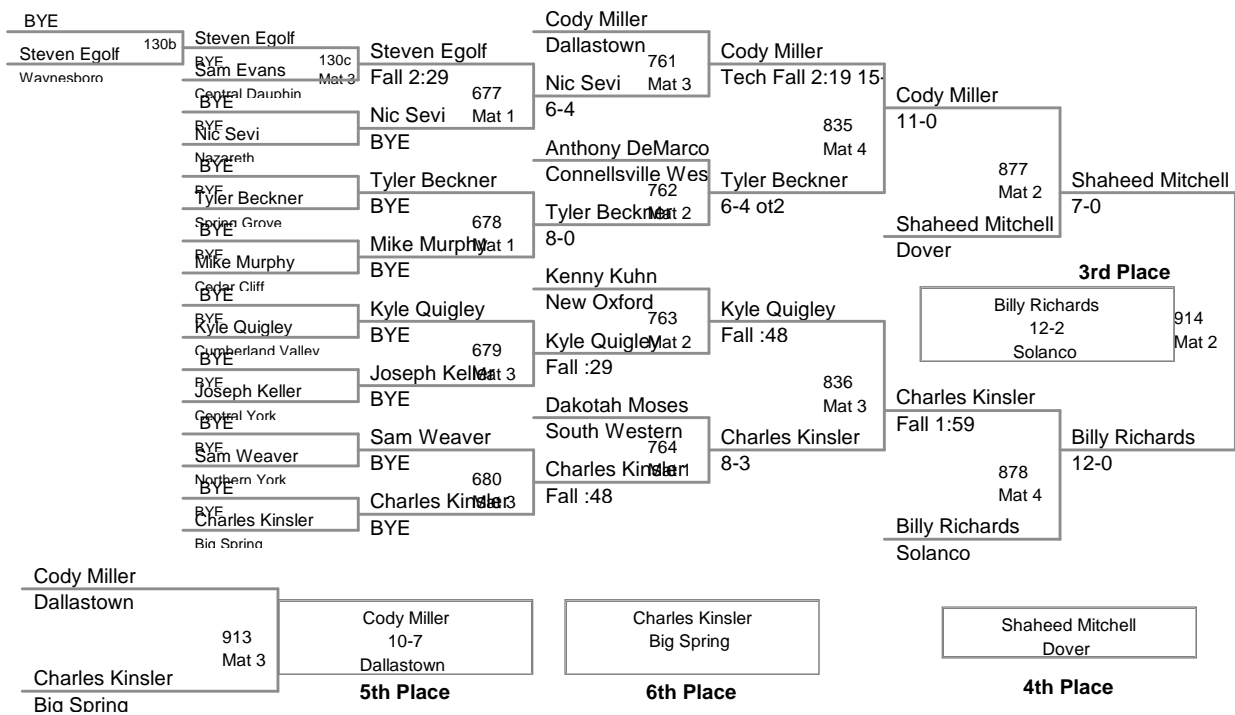

Northern Invitational
Junior High

165 Lbs