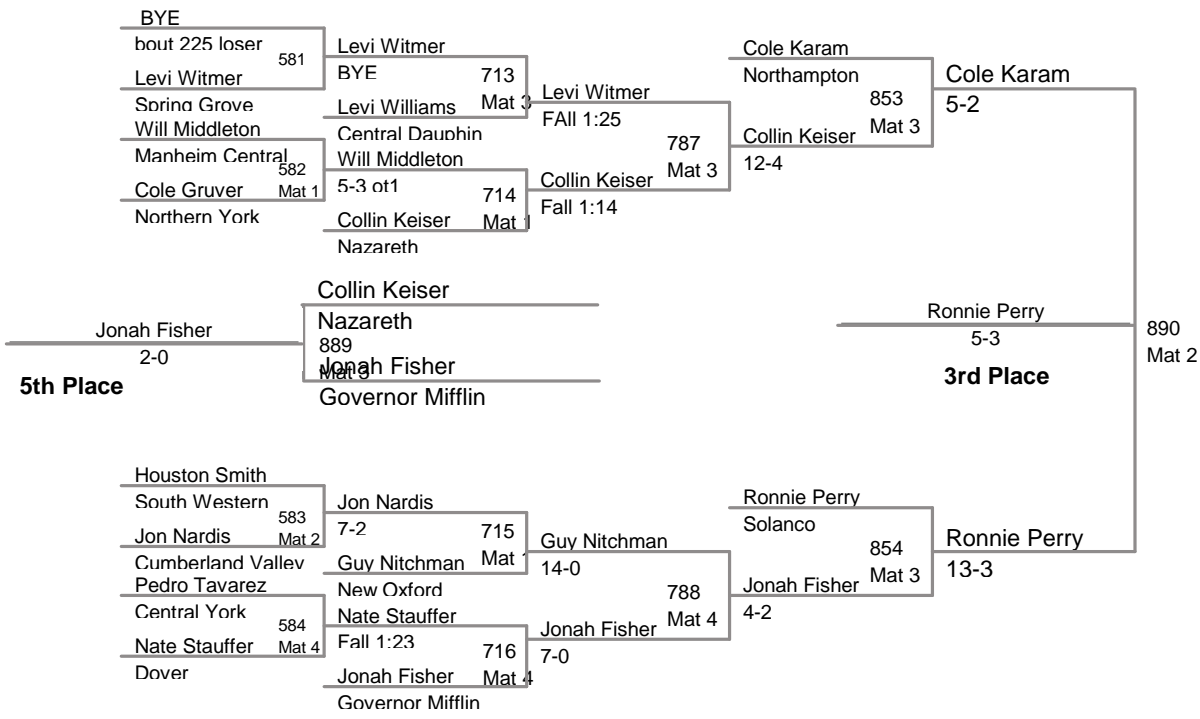

Northern Invitational
Junior High

85 Lbs