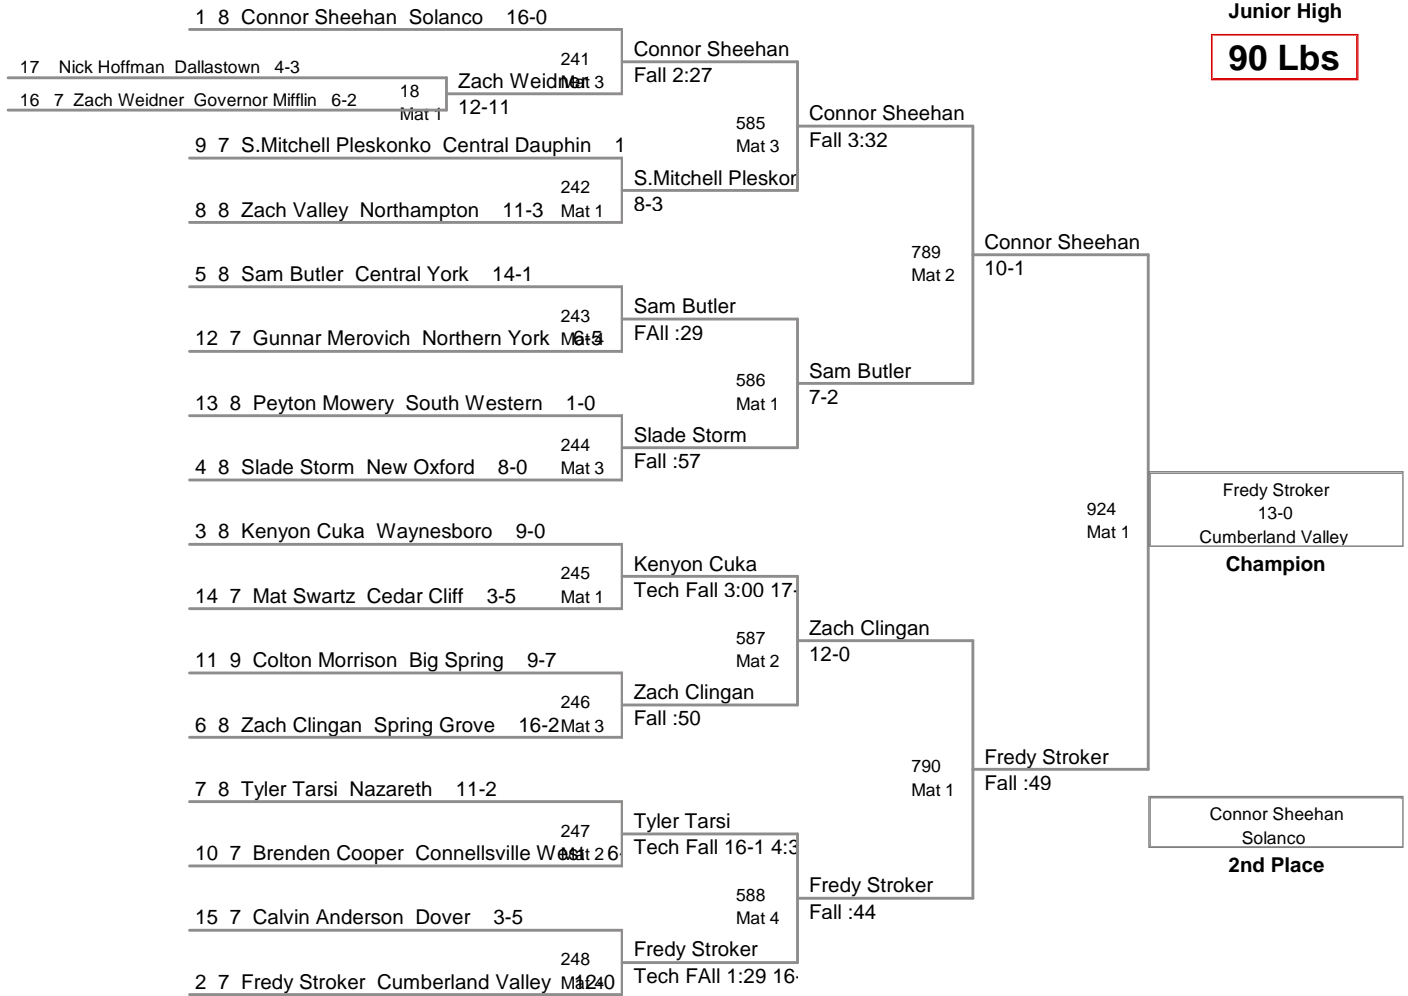

Northern Invitational
Junior High

90 Lbs