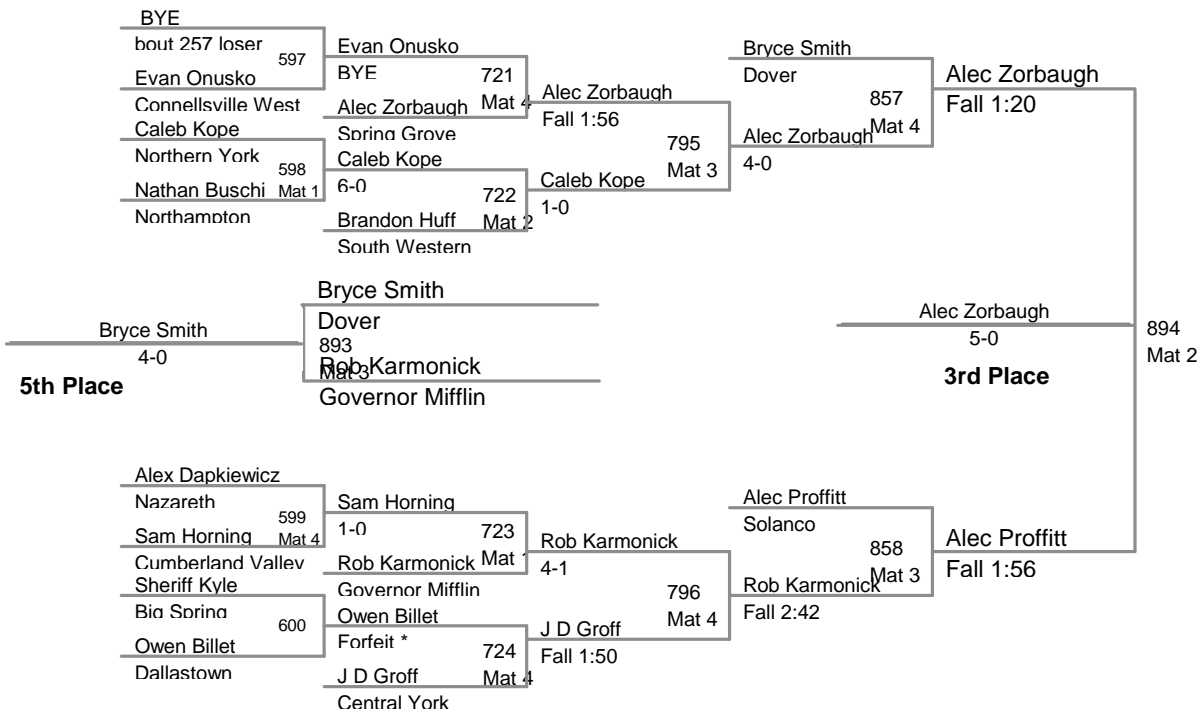

Northern Invitational
Junior High

95 Lbs