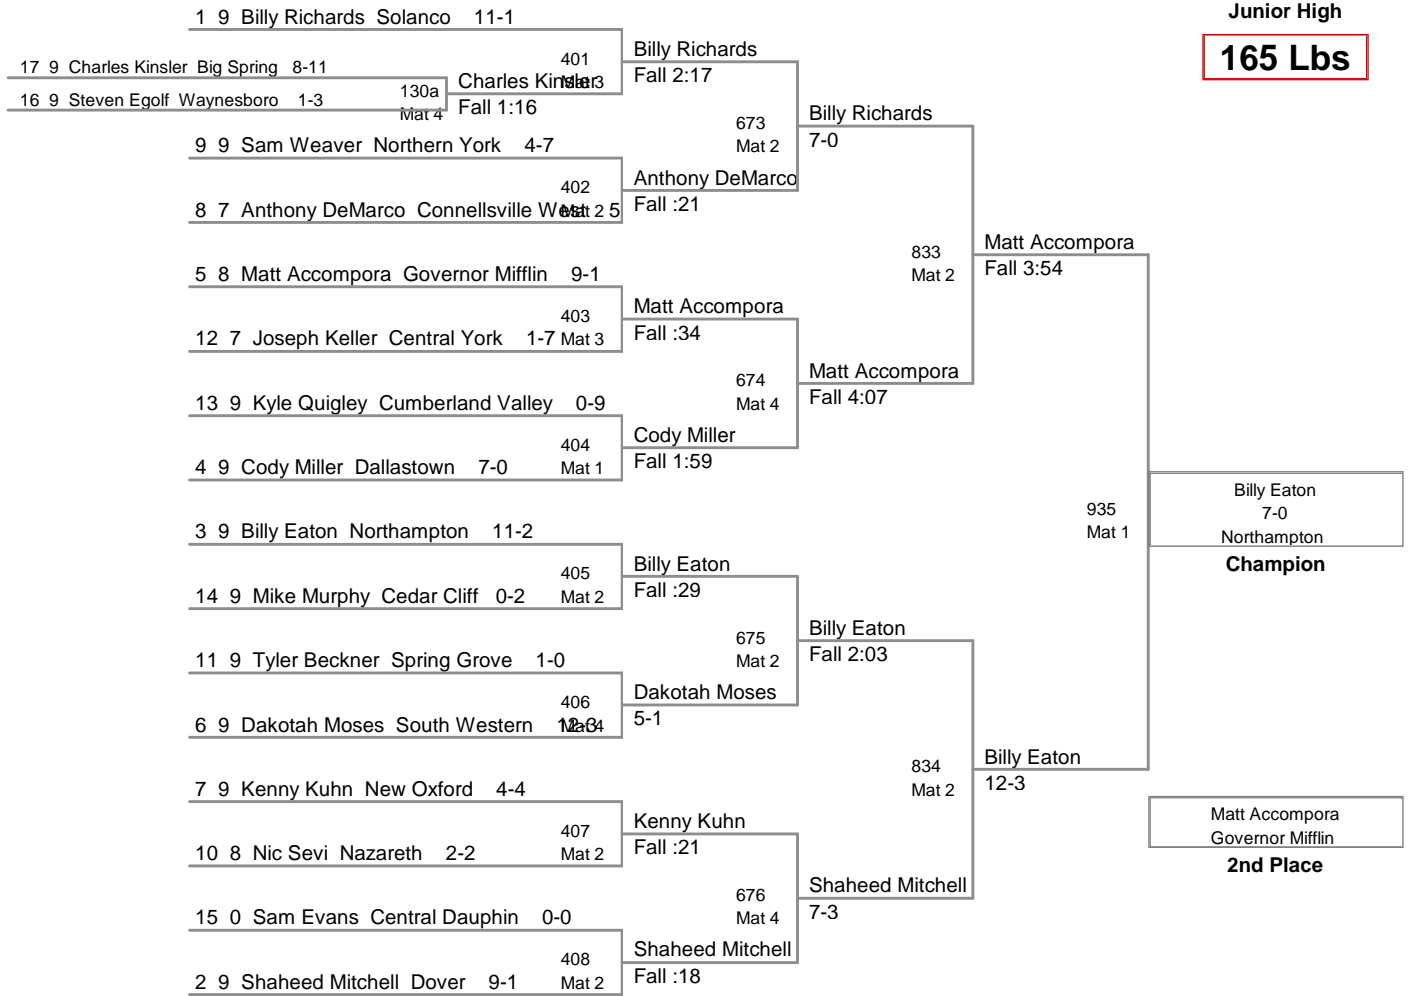

Northern Invitational

OW - Fredy Stroker - Cumberland Valley

TEAM	PTS	1	2	3	4	5	6	7	8
Nazareth	227.5	1	3	2	1	3	2		
Solanco	208	1	3	2	2		2		
Spring Grove	189		1	2	3	3	1		
Central Dauphin	173.5	4				3			
Northampton	160	2		3	1		1		
Cumberland Valley	158	4					1		
South Western	149.5	1	2		2	2	1		
Northern York	148	1		3	1	2			
Big Spring	144	2		2		1	1		
Governor Mifflin	142.5		3			1	3		
Dallastown	135.5	1	2			2	2		
Manheim Central	114	1	1		2		1		
Connellsville West	101.5			3	1		1		
New Oxford	91.5		1	1	1				
Dover	76				2	1			
Cedar Cliff	59		1		1		1		
Central York	49.5		1				1		
Waynesboro	42.5				1				

Northern Invitational
Junior High

122 Lbs

Northern Invitational
Junior High

155 Lbs

Northern Invitational
Junior High

165 Lbs

Northern Invitational
Junior High

185 Lbs