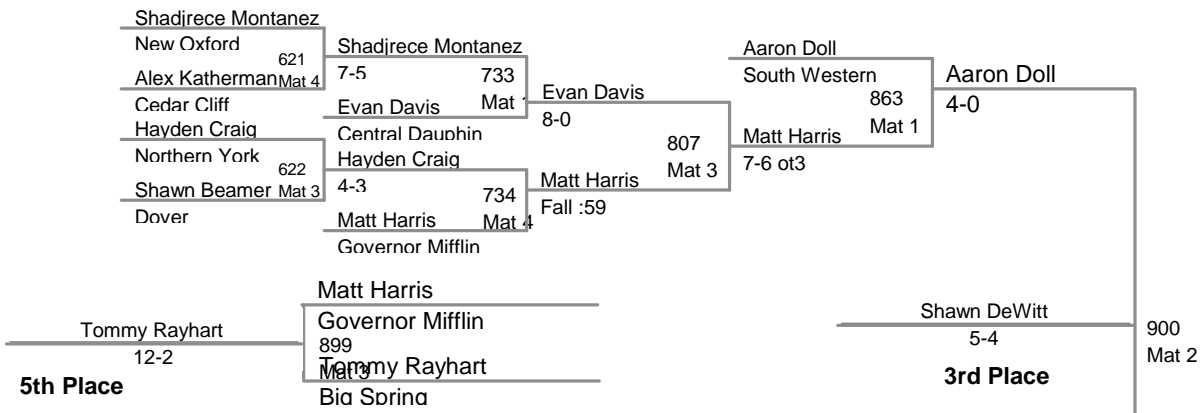

Northern Invitational
Junior High

95 Lbs

Northern Invitational
Junior High

100 Lbs

Northern Invitational
Junior High

105 Lbs

Northern Invitational
Junior High

110 Lbs