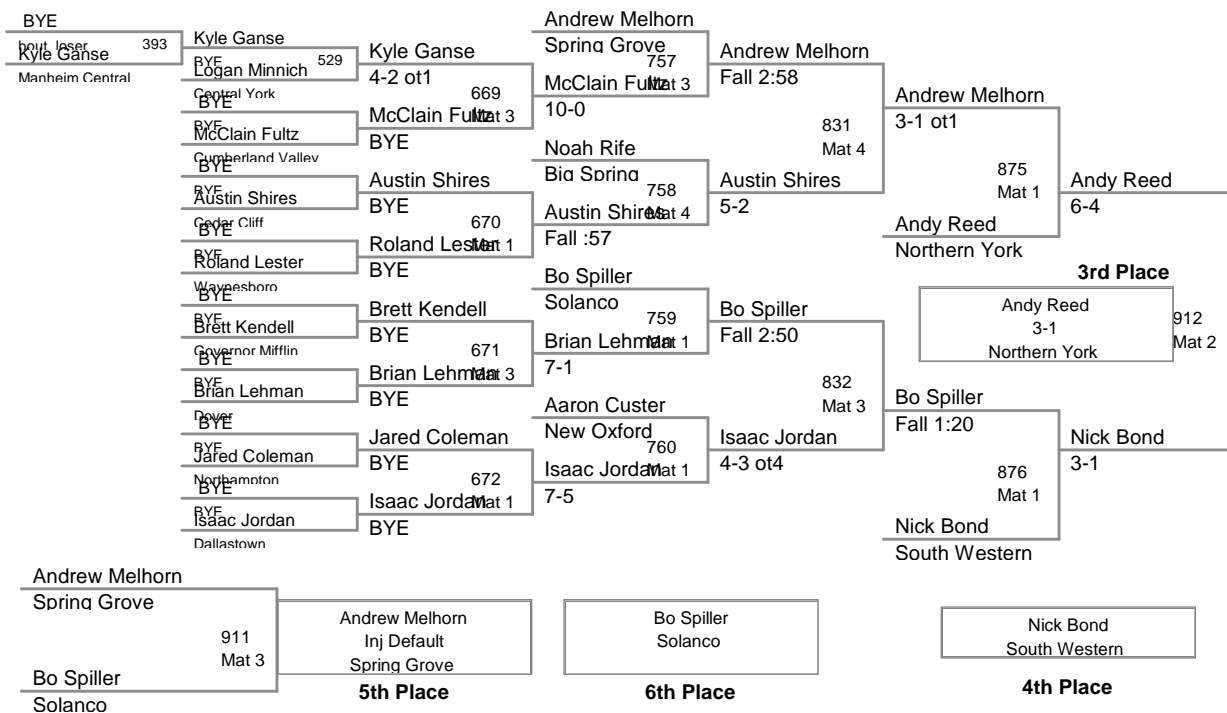

Northern Invitational
Junior High

155 Lbs