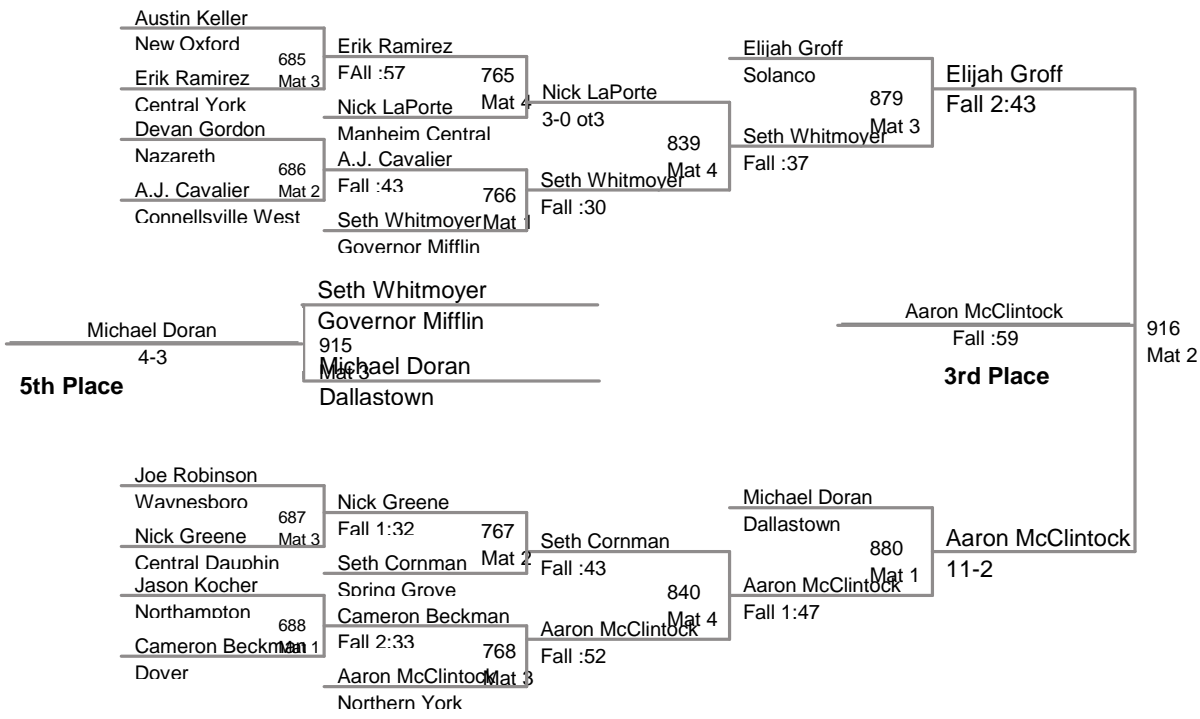

Northern Invitational

OW - Fredy Stroker - Cumberland Valley

TEAM	PTS	1	2	3	4	5	6	7	8
Nazareth	227.5	1	3	2	1	3	2		
Solanco	208	1	3	2	2		2		
Spring Grove	189		1	2	3	3	1		
Central Dauphin	173.5	4				3			
Northampton	160	2		3	1		1		
Cumberland Valley	158	4					1		
South Western	149.5	1	2		2	2	1		
Northern York	148	1		3	1	2			
Big Spring	144	2		2		1	1		
Governor Mifflin	142.5		3			1	3		
Dallastown	135.5	1	2			2	2		
Manheim Central	114	1	1		2		1		
Connellsville West	101.5			3	1		1		
New Oxford	91.5		1	1	1				
Dover	76				2	1			
Cedar Cliff	59		1		1		1		
Central York	49.5		1				1		
Waynesboro	42.5				1				

Northern Invitational
Junior High

122 Lbs

Northern Invitational
Junior High

155 Lbs

Northern Invitational
Junior High

165 Lbs

Northern Invitational
Junior High

185 Lbs